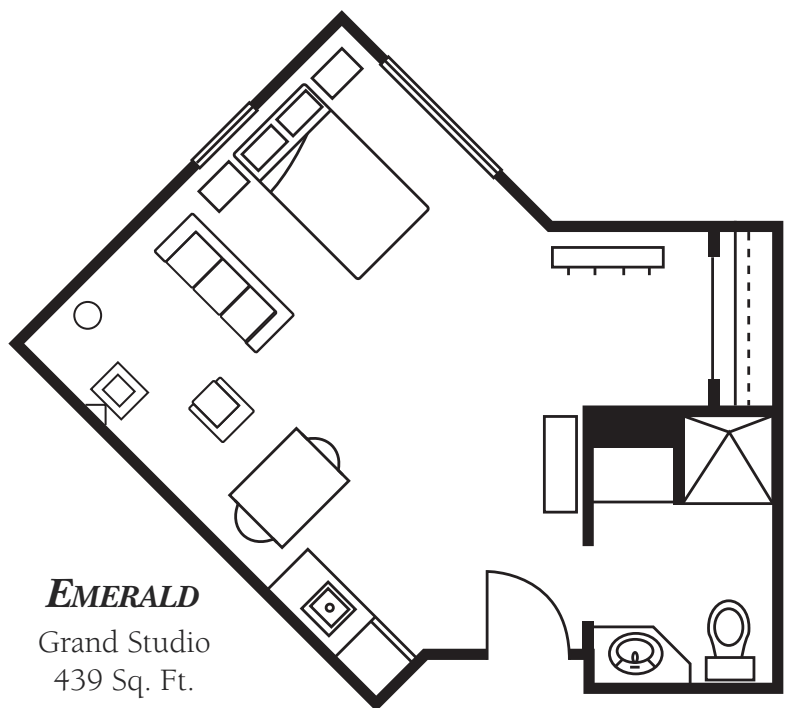

# FREEDOM INN VENTANA CANYON

**AMBER**  
Studio  
336 Sq. Ft.

**CRYSTAL**  
Deluxe Studio  
353 Sq. Ft.

**DIAMOND**  
Studio  
336 Sq. Ft.

**BLUE TOPAZ**  
One Bedroom  
488 Sq. Ft.

**RUBY**  
Deluxe Studio  
353 Sq. Ft.

**EMERALD**  
Grand Studio  
439 Sq. Ft.