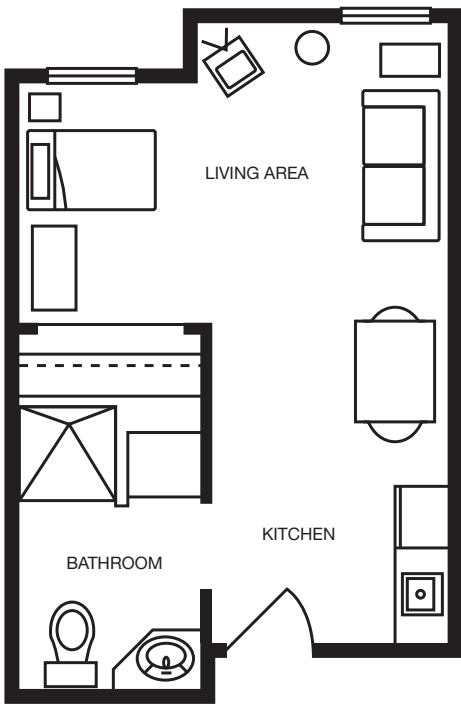

# FREEDOM INN VENTANA CANYON

**AMBER**  
Studio  
336 Sq. Ft.

**CRYSTAL**  
Deluxe Studio  
353 Sq. Ft.

**DIAMOND**  
Studio  
336 Sq. Ft.

**BLUE TOPAZ**  
One Bedroom  
488 Sq. Ft.

**RUBY**  
Deluxe Studio  
353 Sq. Ft.

**EMERALD**  
Grand Studio  
439 Sq. Ft.