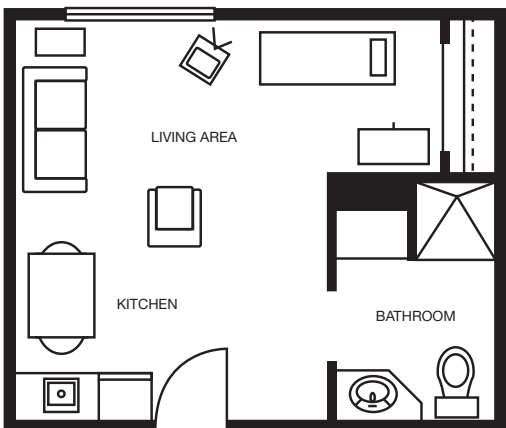

# FREEDOM INN VENTANA CANYON

**AMBER**  
Studio  
336 Sq. Ft.

**CRYSTAL**  
Deluxe Studio  
353 Sq. Ft.

**DIAMOND**  
Studio  
336 Sq. Ft.

**BLUE TOPAZ**  
One Bedroom  
488 Sq. Ft.

**RUBY**  
Deluxe Studio  
353 Sq. Ft.

**EMERALD**  
Grand Studio  
439 Sq. Ft.