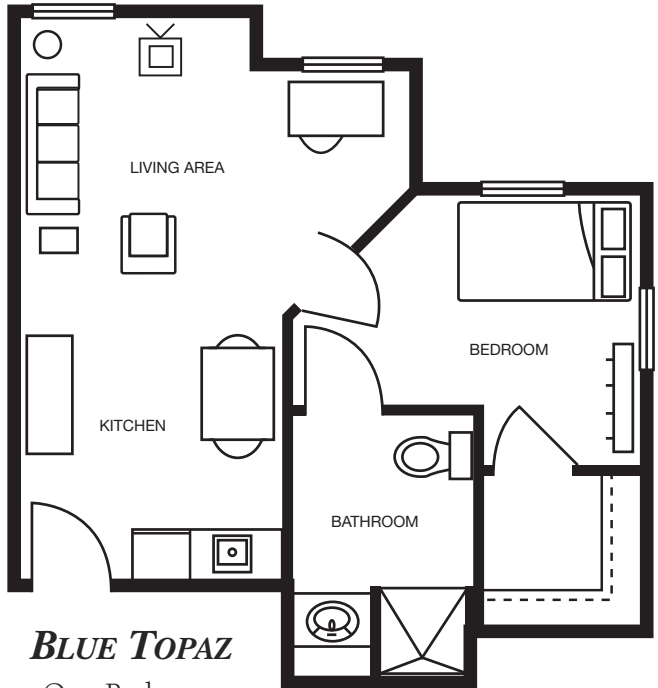

# FREEDOM INN VENTANA CANYON

**AMBER**  
Studio  
336 Sq. Ft.

**CRYSTAL**  
Deluxe Studio  
353 Sq. Ft.

**DIAMOND**  
Studio  
336 Sq. Ft.

**BLUE TOPAZ**  
One Bedroom  
488 Sq. Ft.

**RUBY**  
Deluxe Studio  
353 Sq. Ft.

**EMERALD**  
Grand Studio  
439 Sq. Ft.