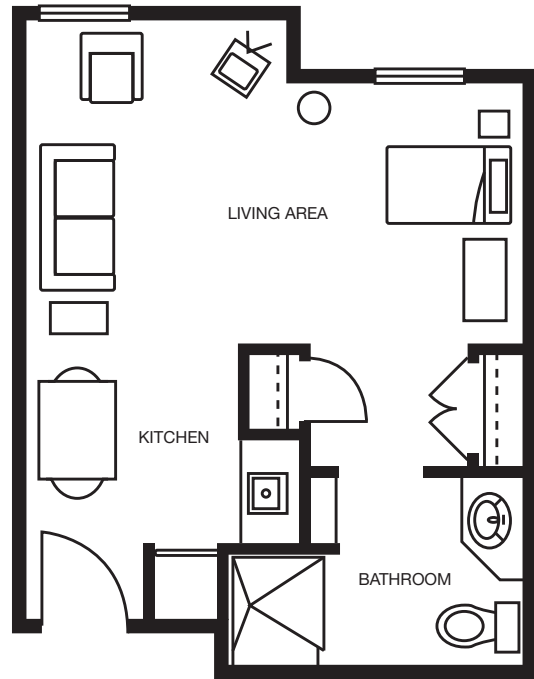

# FREEDOM INN VENTANA CANYON

**AMBER**  
Studio  
336 Sq. Ft.

**CRYSTAL**  
Deluxe Studio  
353 Sq. Ft.

**DIAMOND**  
Studio  
336 Sq. Ft.

**BLUE TOPAZ**  
One Bedroom  
488 Sq. Ft.

**RUBY**  
Deluxe Studio  
353 Sq. Ft.

**EMERALD**  
Grand Studio  
439 Sq. Ft.