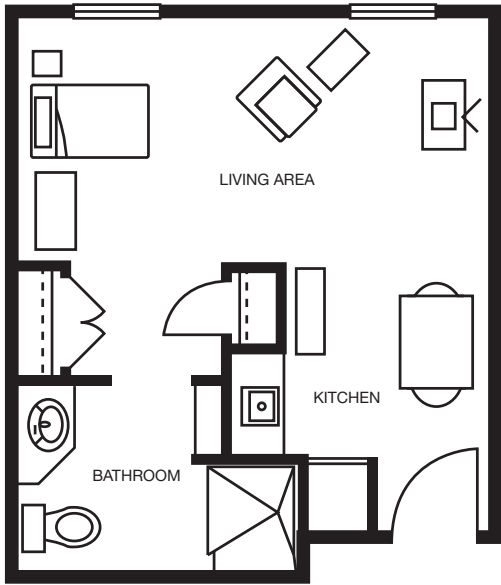

# FREEDOM INN VENTANA CANYON

**AMBER**  
Studio  
336 Sq. Ft.

**CRYSTAL**  
Deluxe Studio  
353 Sq. Ft.

**DIAMOND**  
Studio  
336 Sq. Ft.

**BLUE TOPAZ**  
One Bedroom  
488 Sq. Ft.

**RUBY**  
Deluxe Studio  
353 Sq. Ft.

**EMERALD**  
Grand Studio  
439 Sq. Ft.