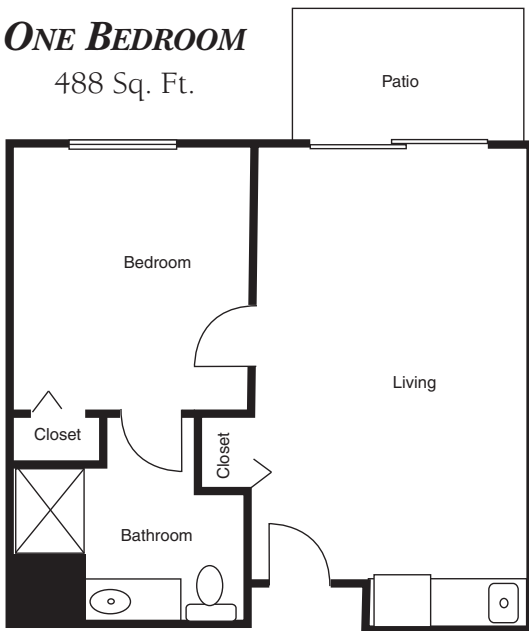

# FREEDOM INN SCOTTSDALE

**STUDIO**  
342 Sq. Ft.

**STUDIO DELUXE**  
409 Sq. Ft.

**ONE BEDROOM**  
488 Sq. Ft.

**ONE DELUXE BEDROOM**  
560 Sq. Ft.