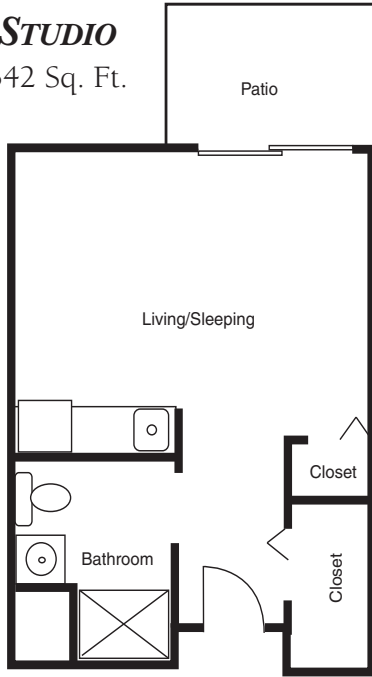

# FREEDOM INN SCOTTSDALE

**STUDIO**  
342 Sq. Ft.

**STUDIO DELUXE**  
409 Sq. Ft.

**ONE BEDROOM**  
488 Sq. Ft.

**ONE DELUXE BEDROOM**  
560 Sq. Ft.