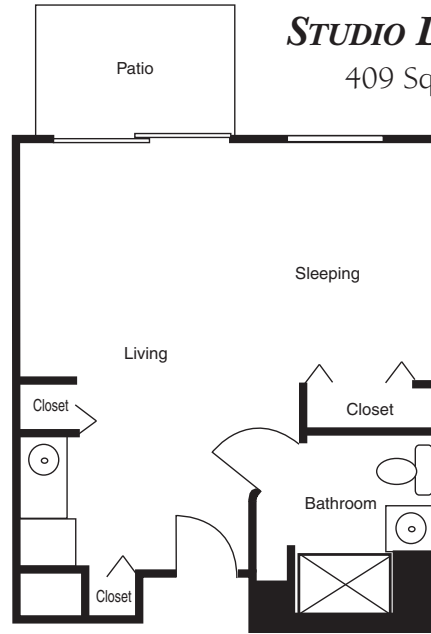

# FREEDOM INN SCOTTSDALE

**STUDIO**  
342 Sq. Ft.

**STUDIO DELUXE**  
409 Sq. Ft.

**ONE BEDROOM**  
488 Sq. Ft.

**ONE DELUXE BEDROOM**  
560 Sq. Ft.