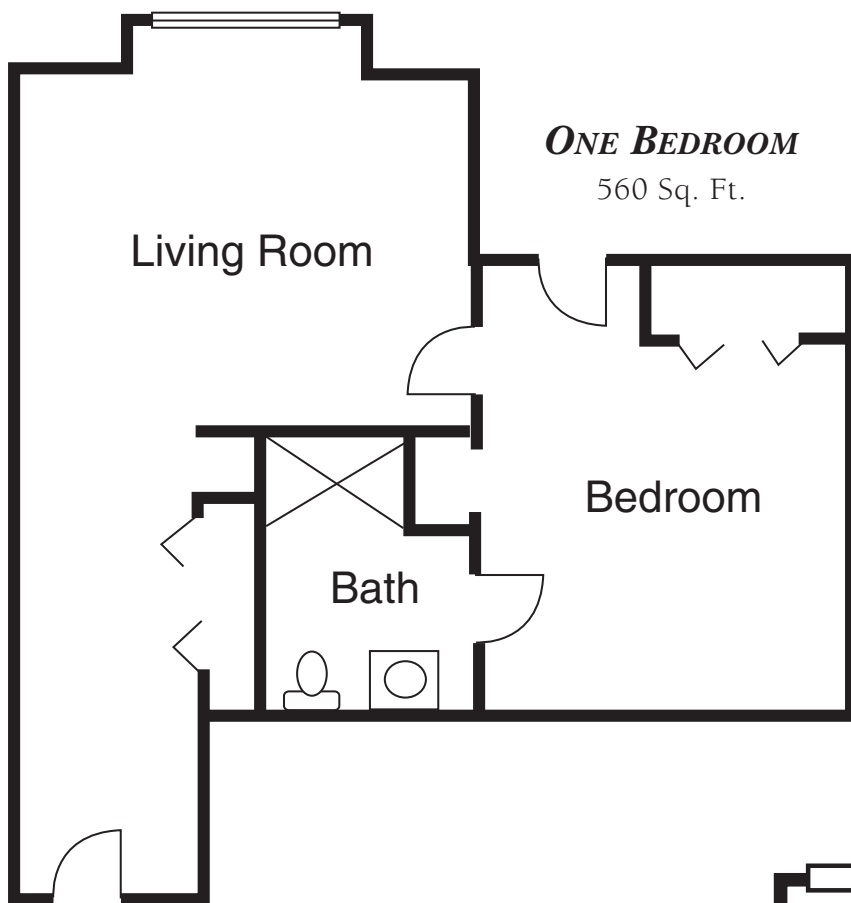

## ALCOVE

485 Sq. Ft.

## CLARE BRIDGE SHARED SUITE

570 Sq. Ft.

## STUDIO DELUXE

435 Sq. Ft.

## ONE BEDROOM

560 Sq. Ft.