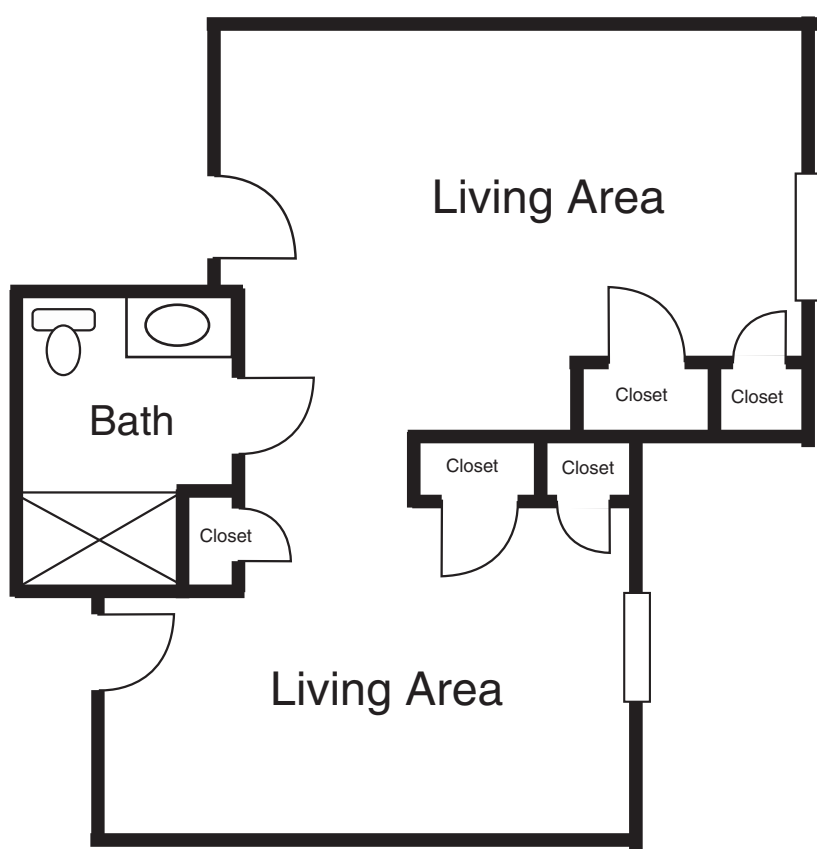

## STUDIO

340 - 415 Sq. Ft.

## ALCOVE

485 Sq. Ft.

## CLARE BRIDGE SHARED SUITE

570 Sq. Ft.

## STUDIO DELUXE

435 Sq. Ft.