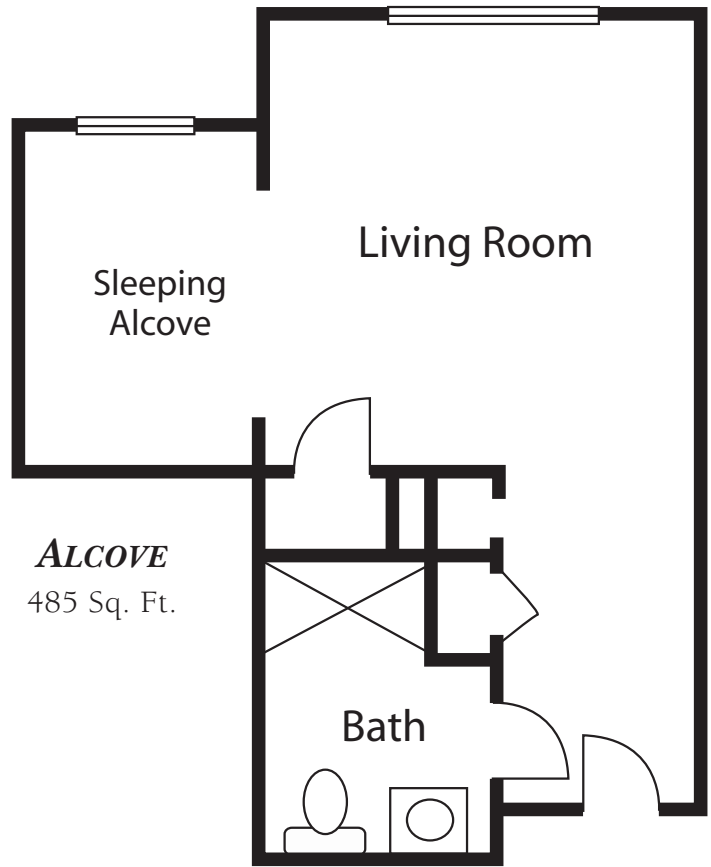

## STUDIO

340 - 415 Sq. Ft.

## ALCOVE

485 Sq. Ft.

## CLARE BRIDGE SHARED SUITE

570 Sq. Ft.

## STUDIO DELUXE

435 Sq. Ft.