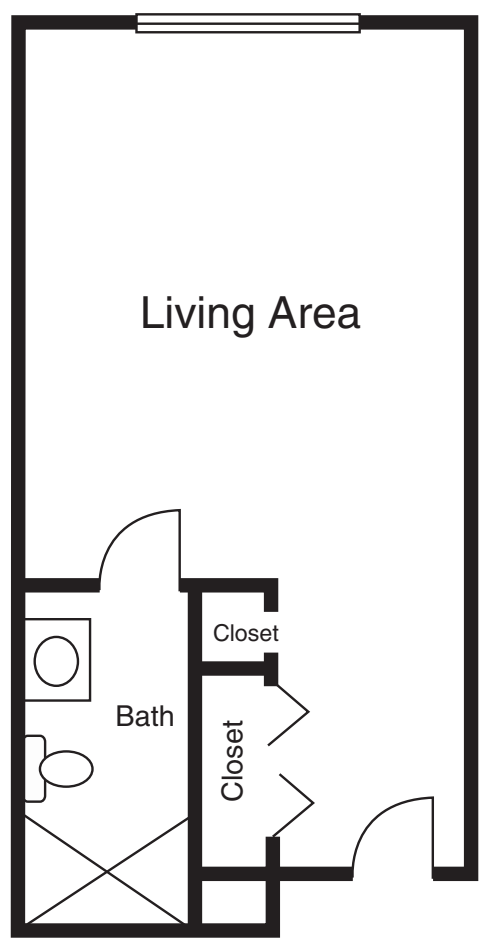

## STUDIO

340 - 415 Sq. Ft.

## ALCOVE

485 Sq. Ft.

## CLARE BRIDGE SHARED SUITE

570 Sq. Ft.

## STUDIO DELUXE

435 Sq. Ft.