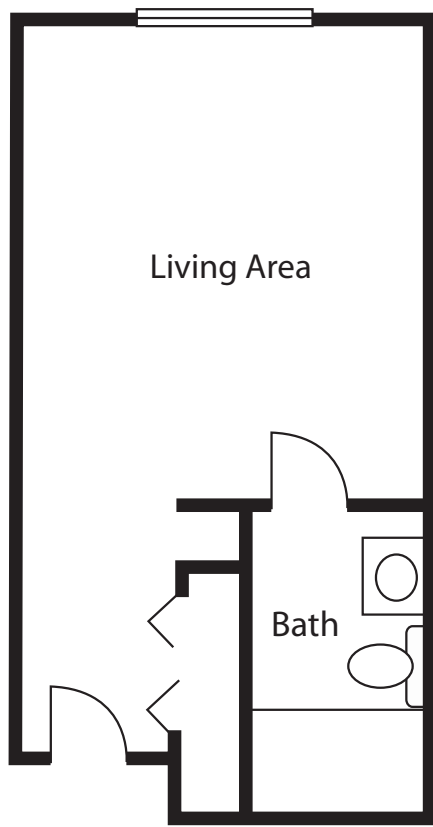

# HOMWOOD RESIDENCE SHAVANO PARK

## STUDIO

340 - 415 Sq. Ft.

## ALCOVE

485 Sq. Ft.

## CLARE BRIDGE SHARED SUITE

570 Sq. Ft.