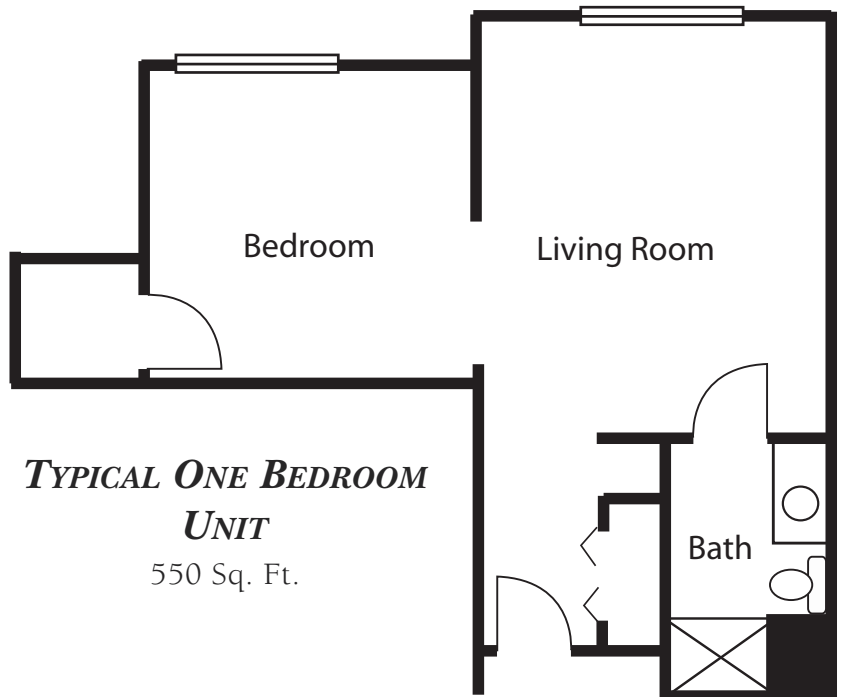

HOMWOOD RESIDENCE COCONUT CREEK

TYPICAL PRIVATE BEDROOM

320-365 Sq. Ft.

TYPICAL PRIVATE H.C. BEDROOM

355 Sq. Ft.

TYPICAL DELUXE PRIVATE BEDROOM

490 Sq. Ft.

TYPICAL ONE BEDROOM UNIT

550 Sq. Ft.