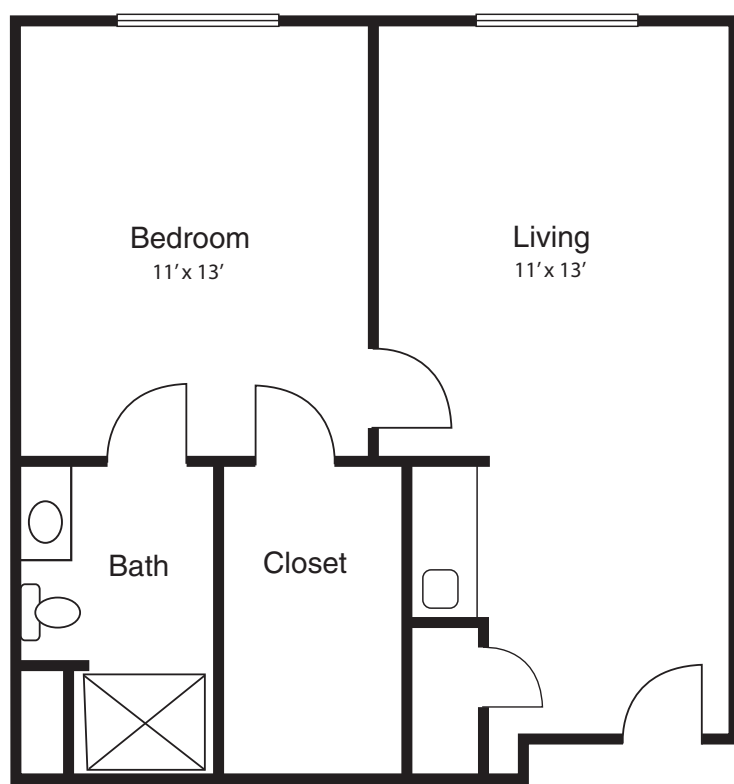

STUDIO A

332 Sq. Ft.

STUDIO B

380 Sq. Ft.

ONE BEDROOM

496 Sq. Ft.

ARBORS STUDIO

380 Sq. Ft.

ONE BEDROOM DELUXE

440 Sq. Ft.

ARBORS SHARED

567 Square Feet