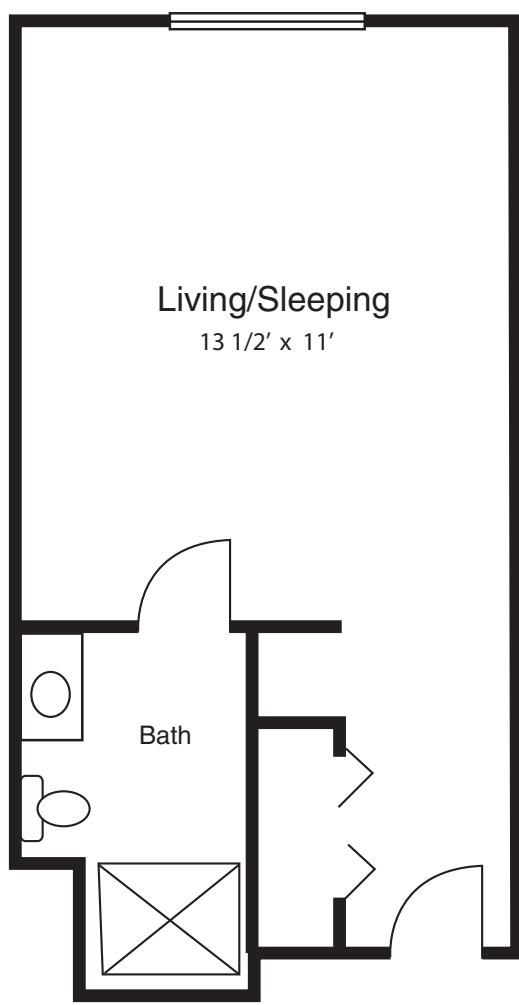

STUDIO A

332 Sq. Ft.

STUDIO B

380 Sq. Ft.

ONE BEDROOM

496 Sq. Ft.

ARBORS STUDIO

380 Sq. Ft.

ONE BEDROOM DELUXE

440 Sq. Ft.

ARBORS SHARED

567 Square Feet