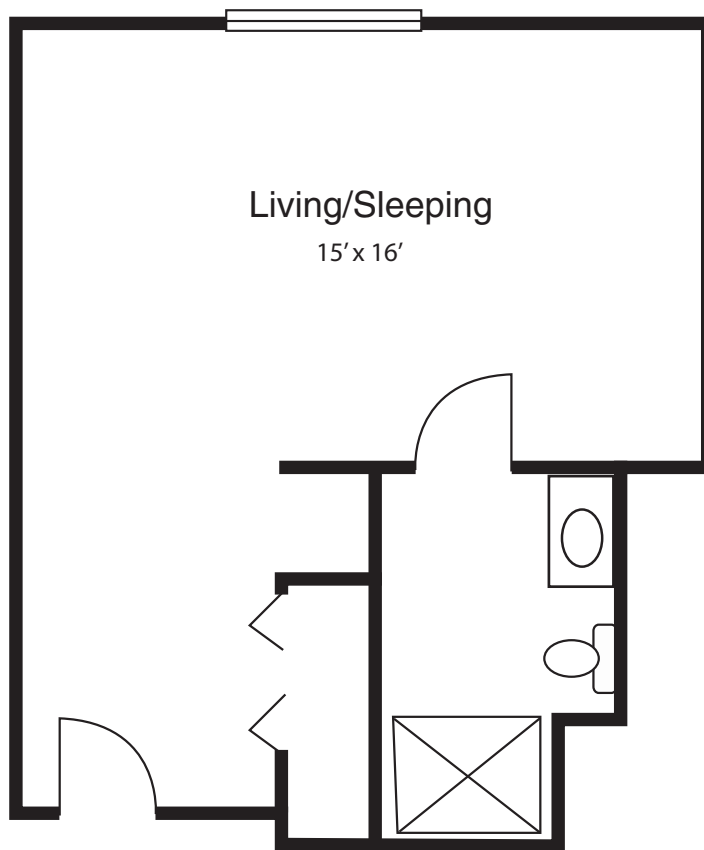

STUDIO A

332 Sq. Ft.

STUDIO B

380 Sq. Ft.

ONE BEDROOM

496 Sq. Ft.

ARBORS STUDIO

380 Sq. Ft.

ONE BEDROOM DELUXE

440 Sq. Ft.

ARBORS SHARED

567 Square Feet