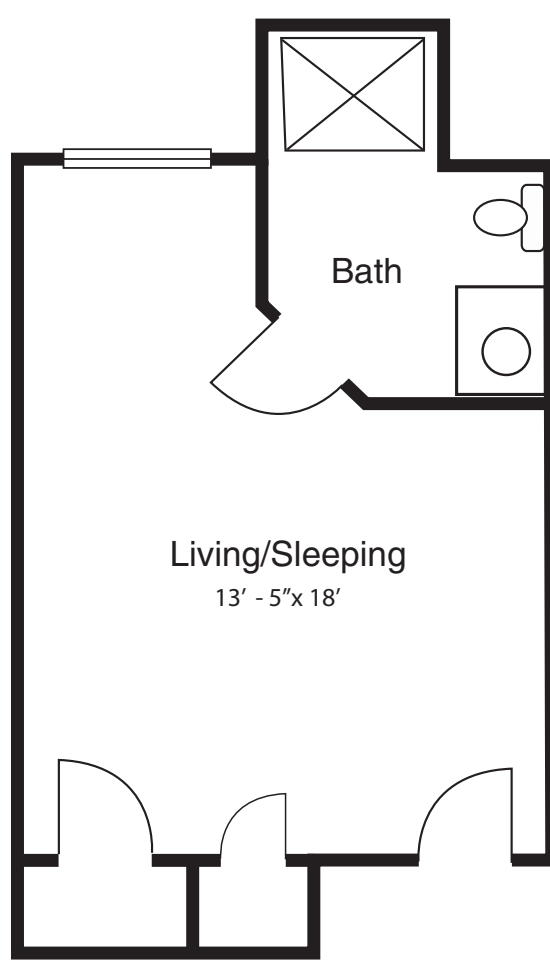

STUDIO A

332 Sq. Ft.

STUDIO B

380 Sq. Ft.

ONE BEDROOM

496 Sq. Ft.

ARBORS STUDIO

380 Sq. Ft.

ONE BEDROOM DELUXE

440 Sq. Ft.

ARBORS SHARED

567 Square Feet