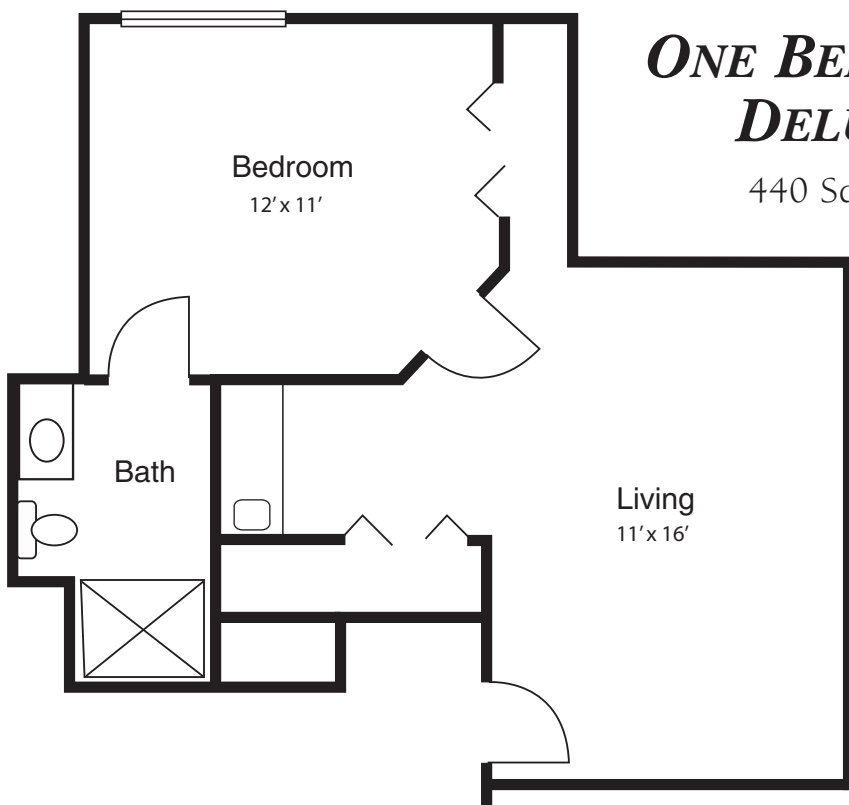

STUDIO A

332 Sq. Ft.

STUDIO B

380 Sq. Ft.

ONE BEDROOM

496 Sq. Ft.

ARBORS STUDIO

380 Sq. Ft.

ONE BEDROOM DELUXE

440 Sq. Ft.

ARBORS SHARED

567 Square Feet