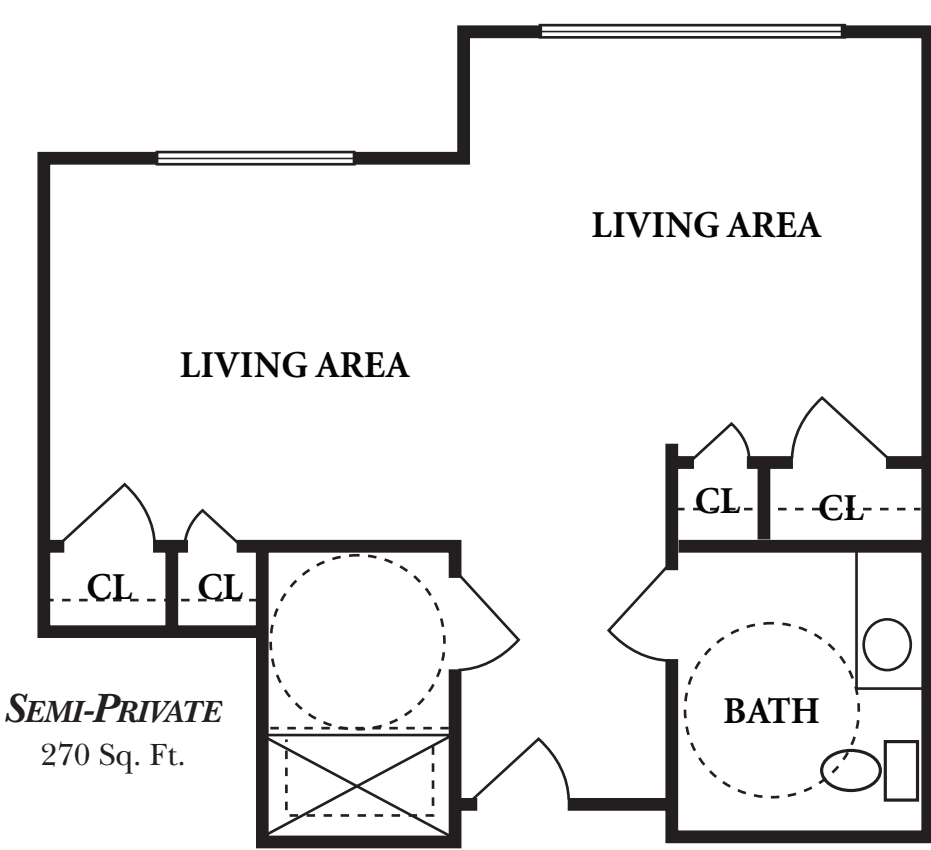

SUMMIT LAKEWAY

STUDIO DELUXE
320-360 Sq. Ft.

SHARED PRIVATE
230-240 Sq. Ft.

TWO BEDROOM
850-860 Sq. Ft.