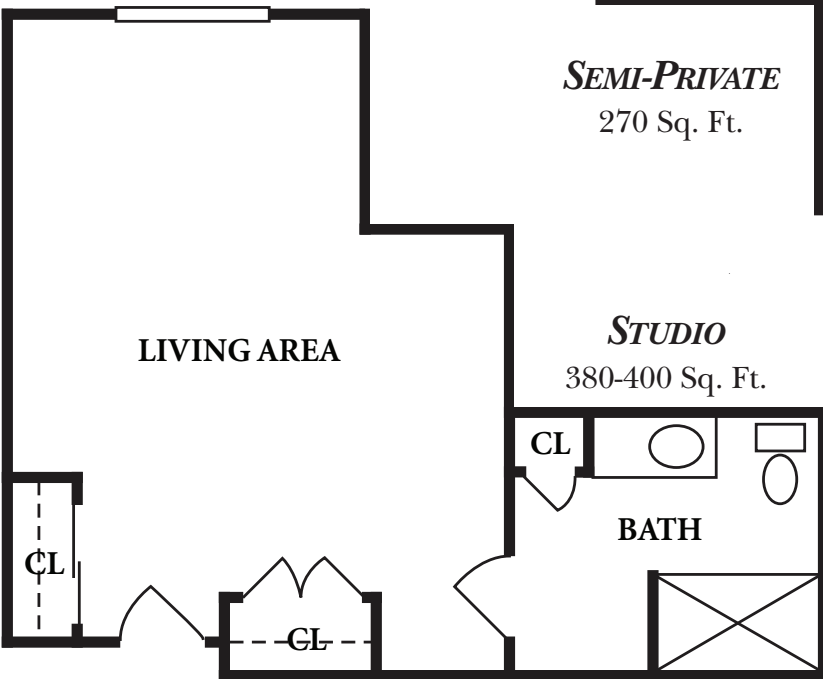

SUMMIT LAKEWAY

STUDIO DELUXE
320-360 Sq. Ft.

SHARED PRIVATE
230-240 Sq. Ft.

TWO BEDROOM
850-860 Sq. Ft.