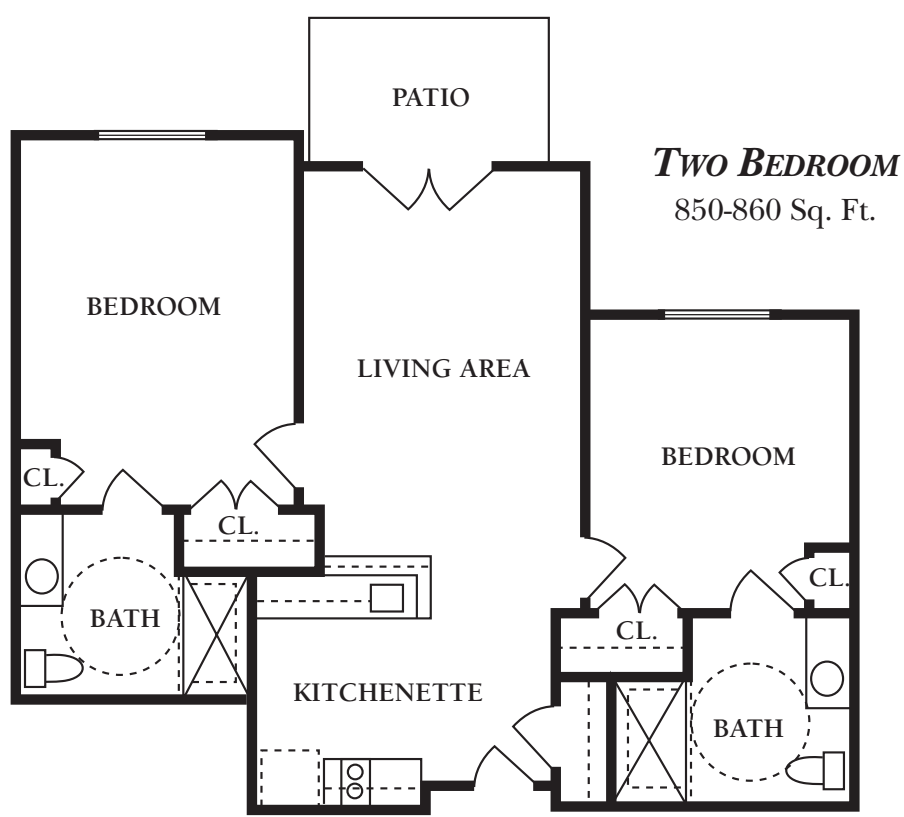

SUMMIT LAKEWAY

STUDIO DELUXE
320-360 Sq. Ft.

SHARED PRIVATE
230-240 Sq. Ft.

TWO BEDROOM
850-860 Sq. Ft.