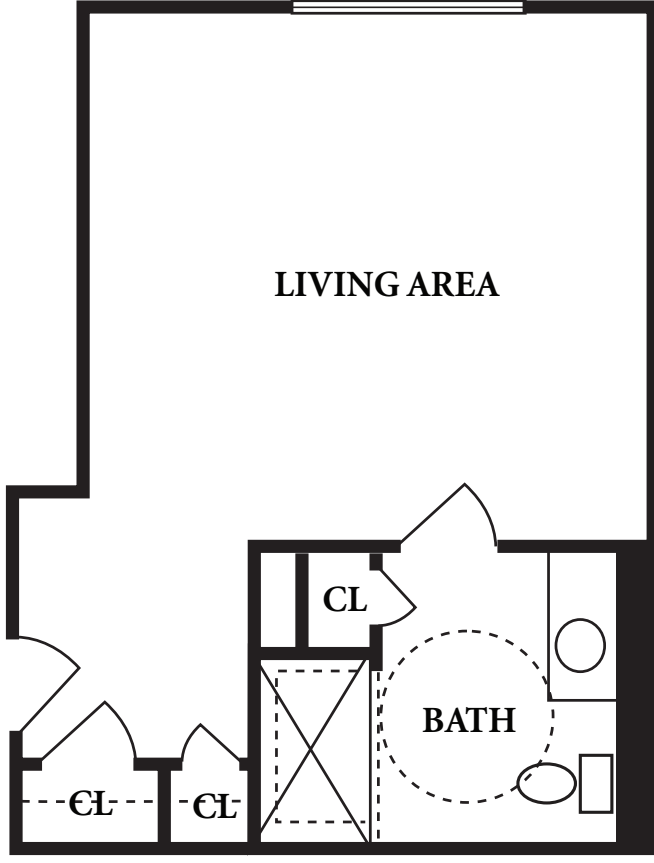

SUMMIT LAKEWAY

STUDIO DELUXE
320-360 Sq. Ft.

SHARED PRIVATE
230-240 Sq. Ft.

TWO BEDROOM
850-860 Sq. Ft.