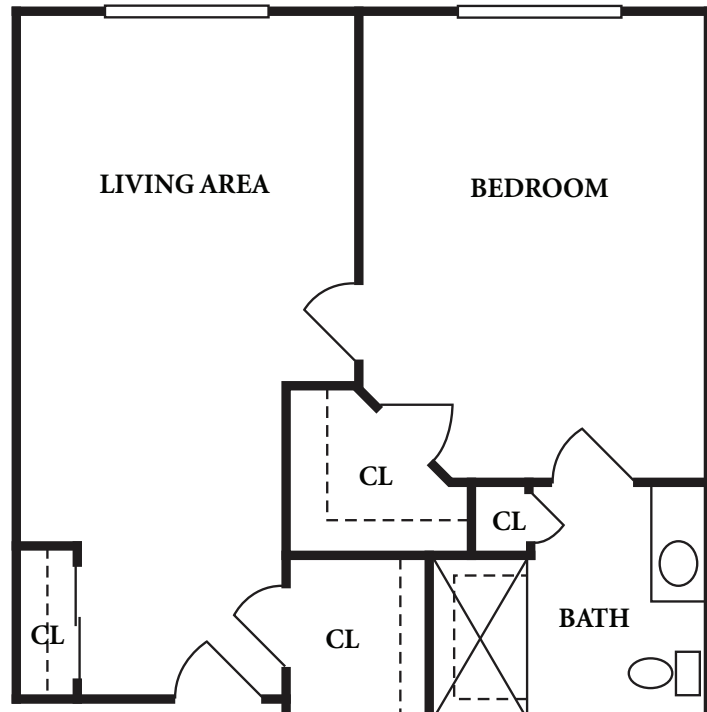

SUMMIT LAKEWAY

STUDIO DELUXE
320-360 Sq. Ft.

SHARED PRIVATE
230-240 Sq. Ft.

TWO BEDROOM
850-860 Sq. Ft.