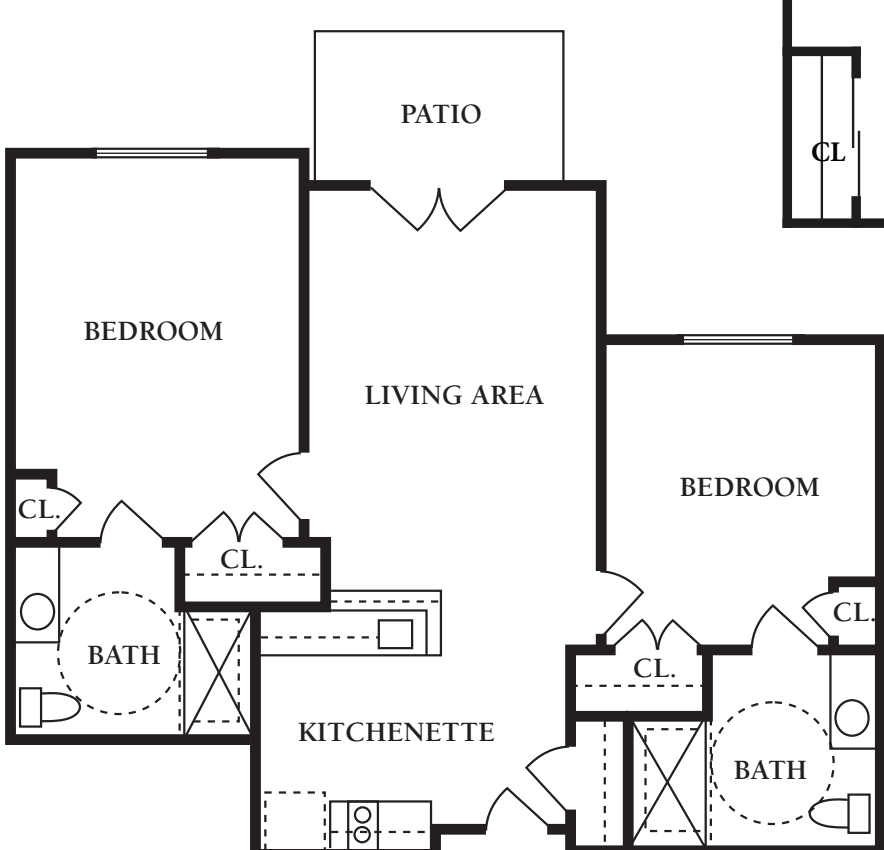

SUMMIT LAKEWAY

STUDIO DELUXE
320-360 Sq. Ft.

SHARED PRIVATE
230-240 Sq. Ft.

TWO BEDROOM
850-860 Sq. Ft.