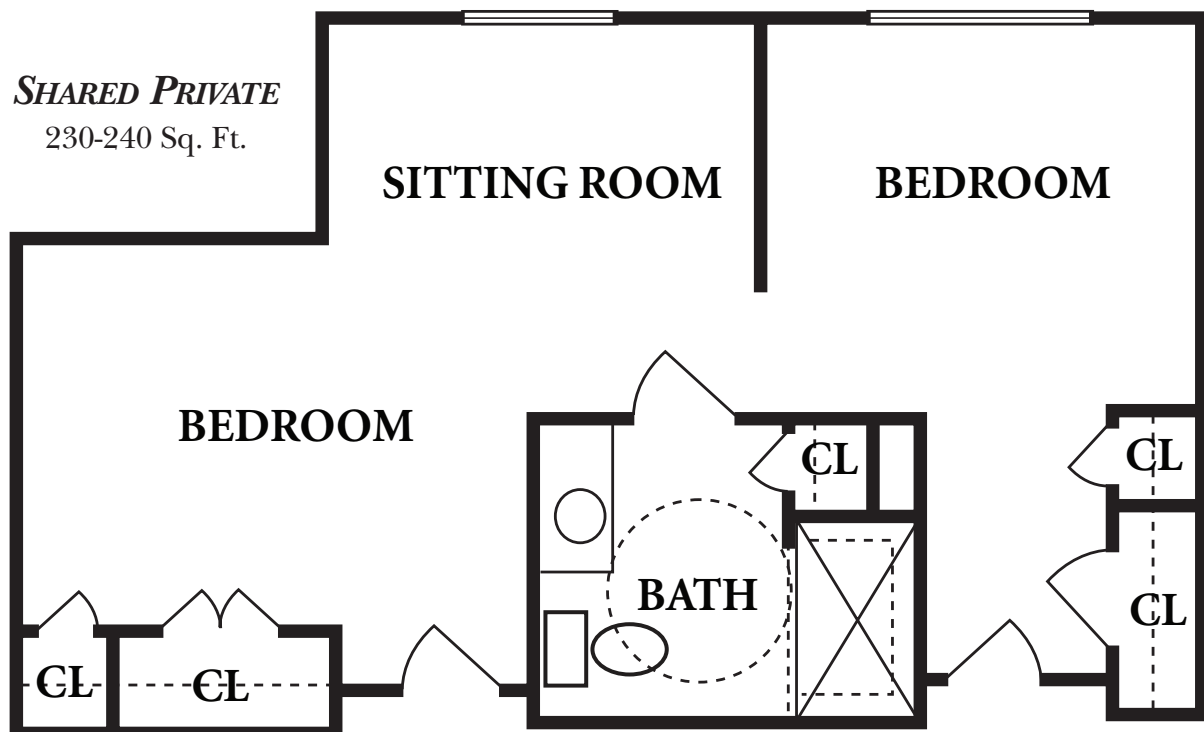

SUMMIT LAKEWAY

STUDIO DELUXE
320-360 Sq. Ft.

SHARED PRIVATE
230-240 Sq. Ft.

TWO BEDROOM
850-860 Sq. Ft.