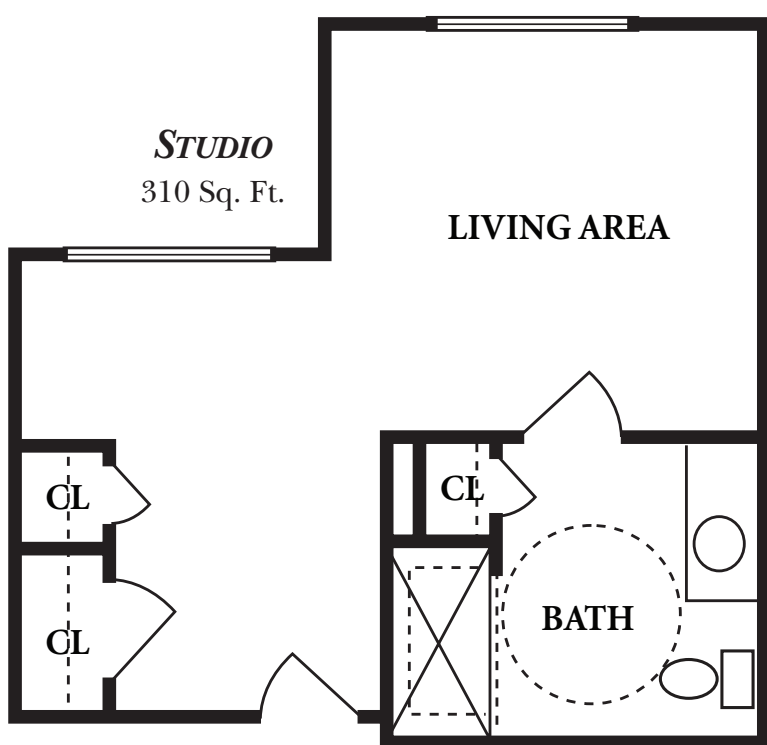

SUMMIT LAKEWAY

STUDIO DELUXE
320-360 Sq. Ft.

SHARED PRIVATE
230-240 Sq. Ft.

TWO BEDROOM
850-860 Sq. Ft.