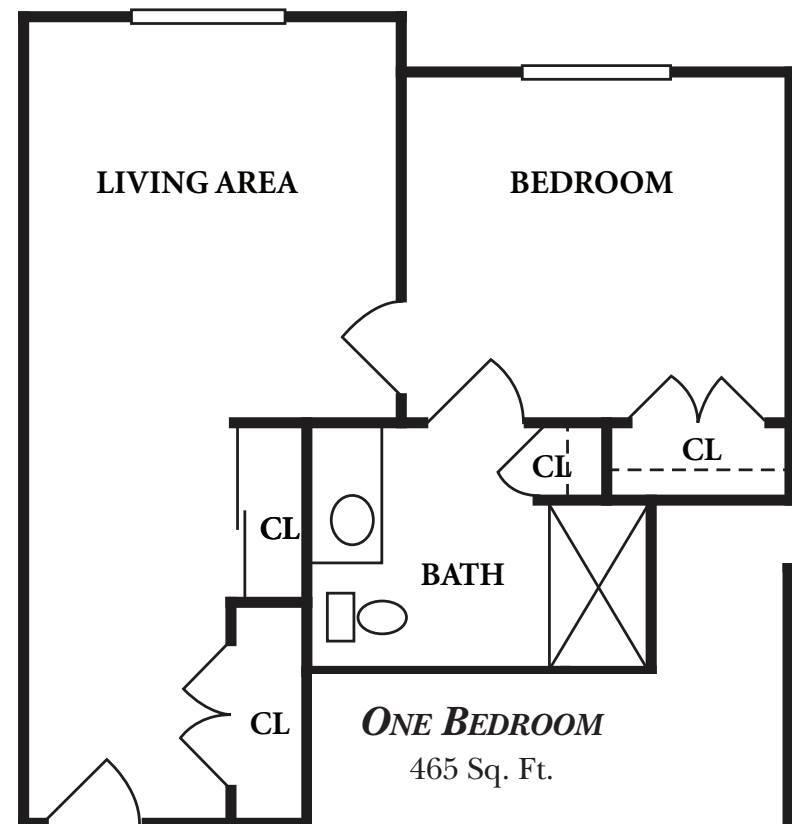

SUMMIT LAKEWAY

STUDIO DELUXE
320-360 Sq. Ft.

SHARED PRIVATE
230-240 Sq. Ft.

TWO BEDROOM
850-860 Sq. Ft.