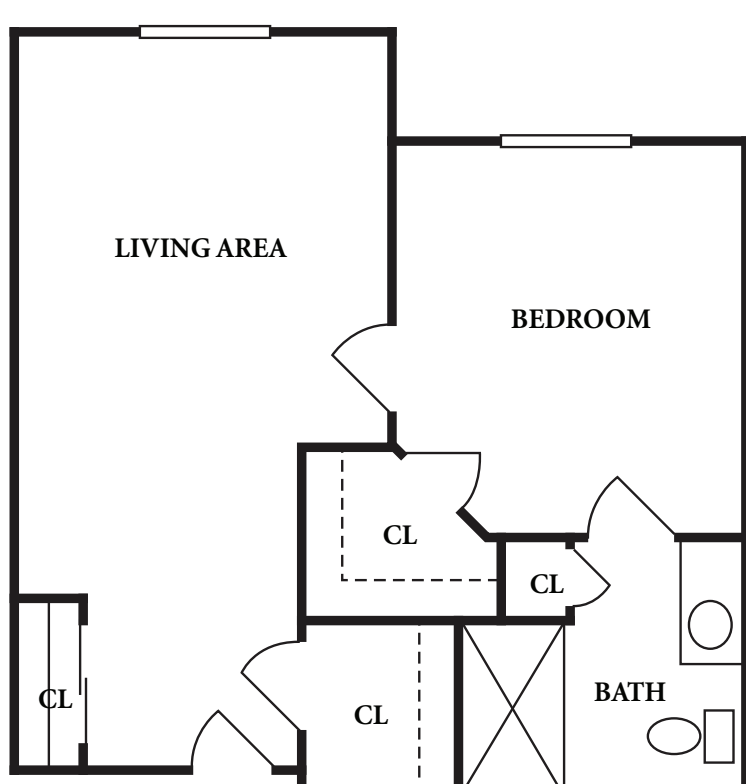

SUMMIT LAKEWAY

STUDIO DELUXE
320-360 Sq. Ft.

SHARED PRIVATE
230-240 Sq. Ft.

TWO BEDROOM
850-860 Sq. Ft.