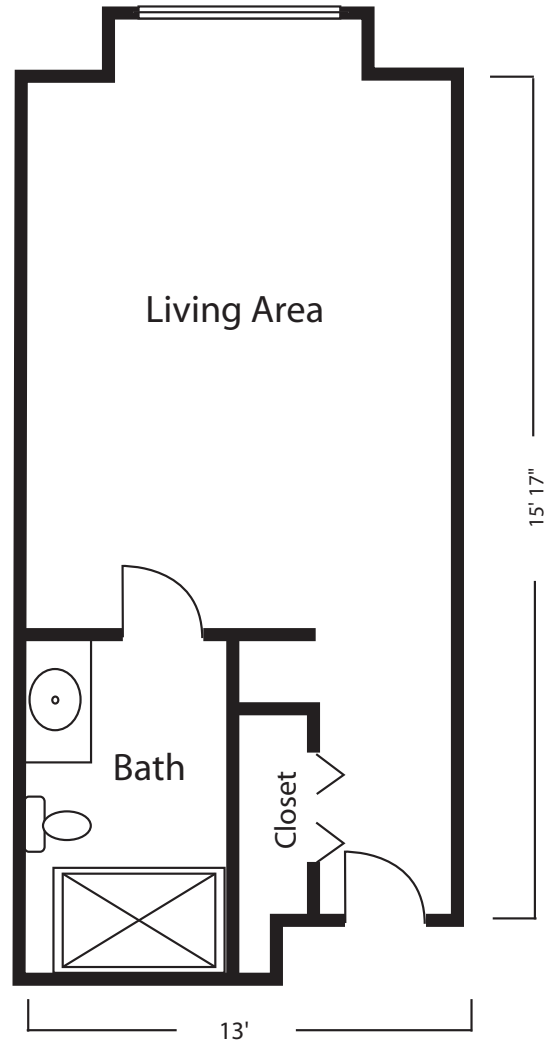

# HOMWOOD RESIDENCE FREEDOM PLAZA

**STUDIO DELUXE B**  
455-470 Sq. Ft.

**STUDIO A**  
315-350 Sq. Ft.

**ONE BEDROOM**  
515 Sq. Ft.