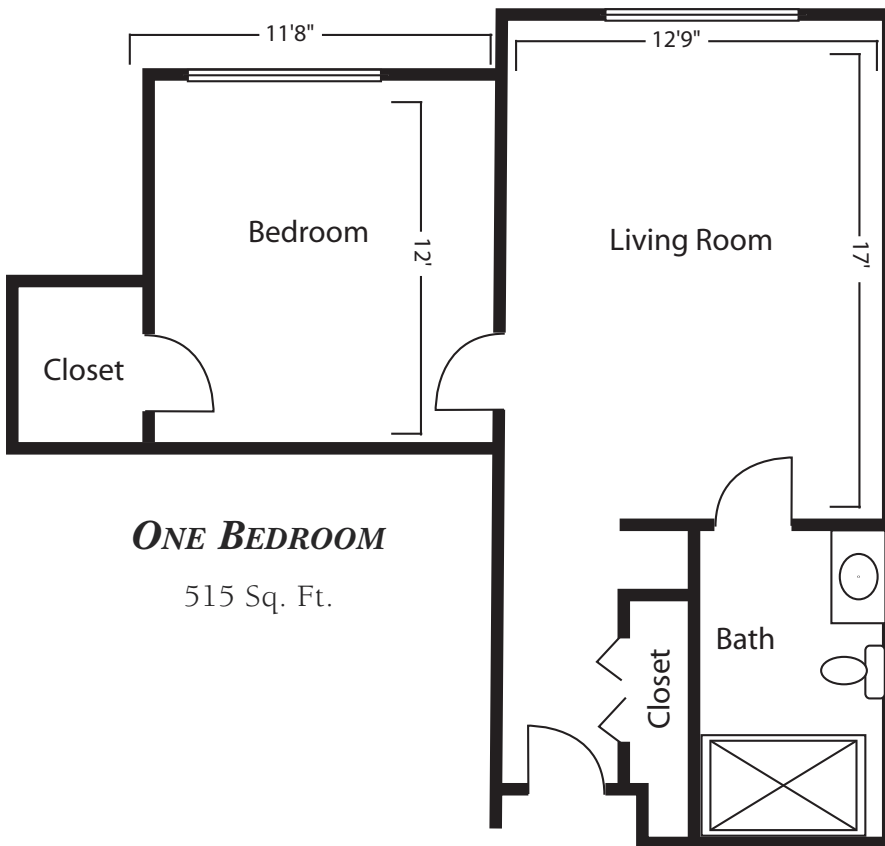

# HOMWOOD RESIDENCE FREEDOM PLAZA

**STUDIO DELUXE B**  
455-470 Sq. Ft.

**STUDIO A**  
315-350 Sq. Ft.

**ONE BEDROOM**  
515 Sq. Ft.