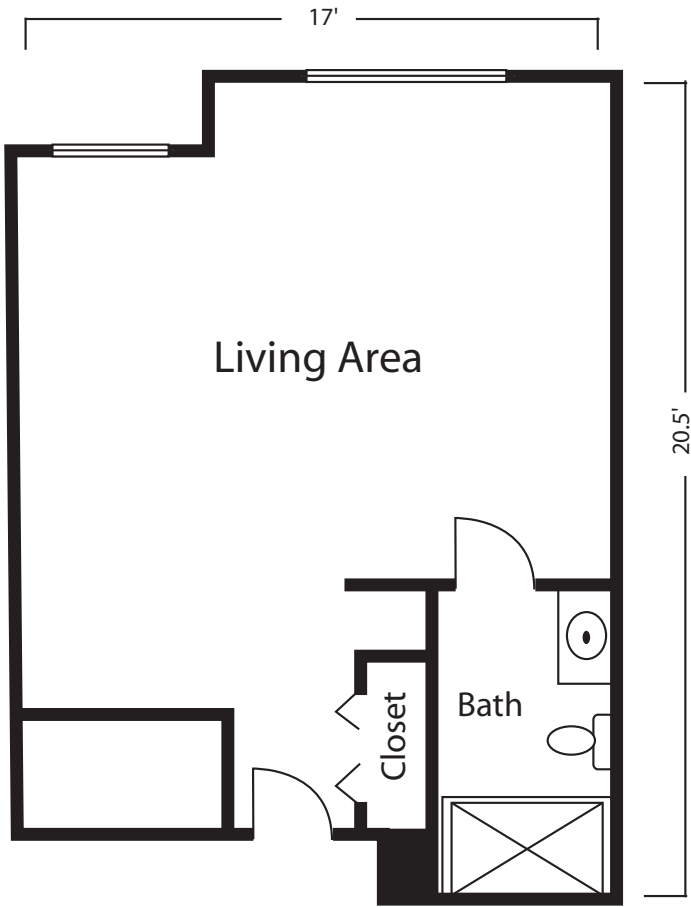

# HOMWOOD RESIDENCE FREEDOM PLAZA

**STUDIO DELUXE B**  
455-470 Sq. Ft.

**STUDIO A**  
315-350 Sq. Ft.

**ONE BEDROOM**  
515 Sq. Ft.