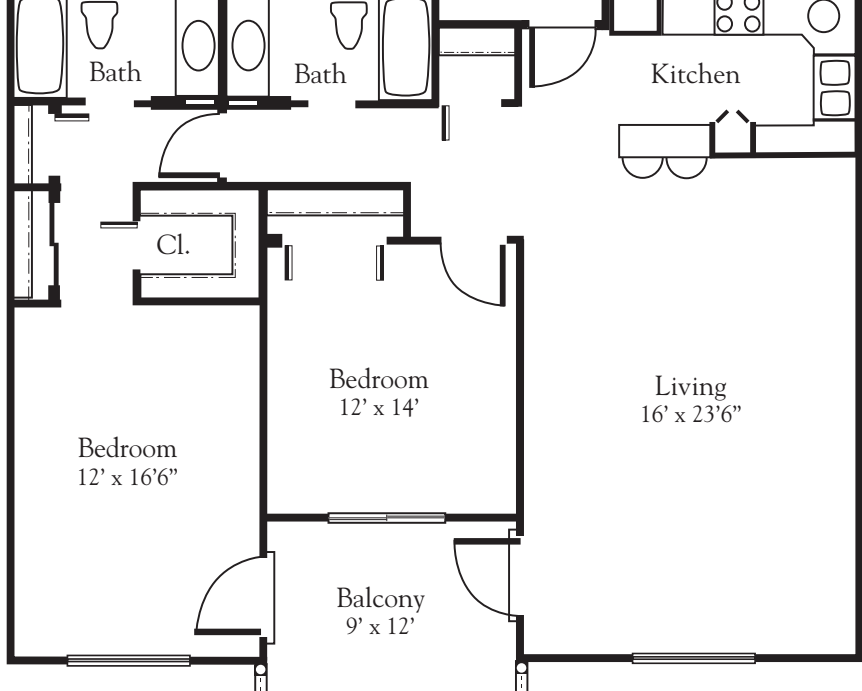

FREEDOM VILLAGE BRADENTON

I-D - DELUXE ONE BEDROOM
1,050 square feet

I-C - LARGE ONE BEDROOM
852 square feet

I-E - TWO BEDROOM
1,256 square feet

I-F - DELUXE TWO BEDROOM
1,376 square feet

II-B - ONE BEDROOM
528 square feet

II-C - ONE BEDROOM
852 square feet

II-E - TWO BEDROOM
1,256 square feet

II-H - DELUXE SPLIT TWO BEDROOM
1,600 square feet

III-D - ONE BEDROOM w/ DEN
1,094 square feet

III-A - ONE BEDROOM
878 square feet

IA - STUDIO
528 square feet

II-G - TWO BEDROOM
1,511 square feet

FREEDOM VILLAGE BRADENTON

III-B – ONE BEDROOM w/ DEN

989 square feet

III-C – ONE BEDROOM

989 square feet

III-E – ONE BEDROOM

1,108 square feet

II-D – DELUXE ONE BEDROOM

1,050 square feet

IB – ONE BEDROOM

728 square feet

III-F – TWO BEDROOM

1,286 square feet

III-H – TWO BEDROOM

1,422 square feet