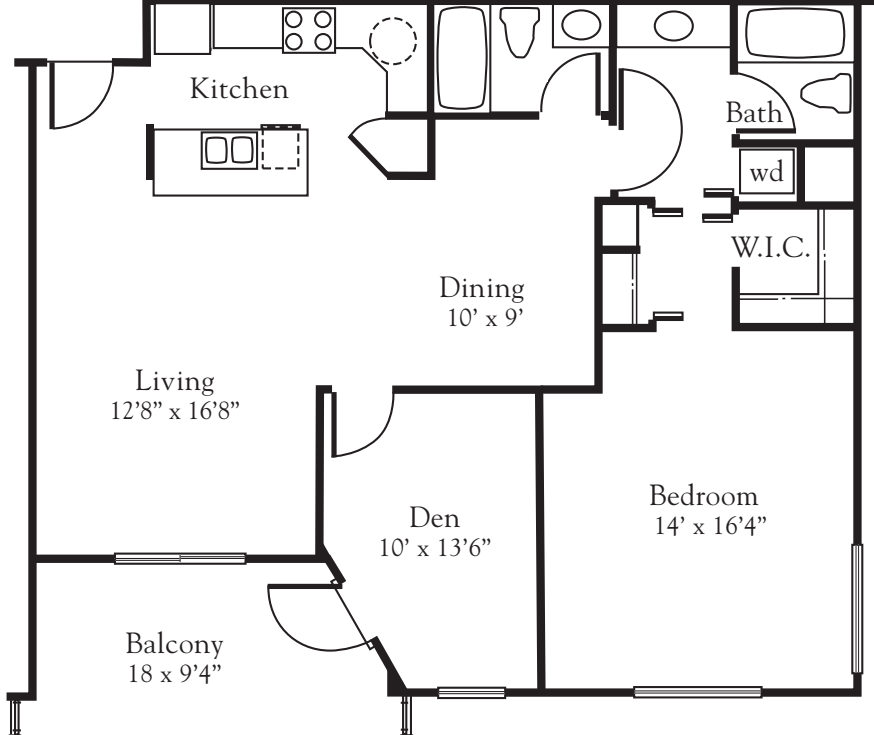

FREEDOM VILLAGE BRADENTON

I-D - DELUXE ONE BEDROOM
1,050 square feet

I-C - LARGE ONE BEDROOM
852 square feet

I-E - TWO BEDROOM
1,256 square feet

I-F - DELUXE TWO BEDROOM
1,376 square feet

II-B - ONE BEDROOM
528 square feet

II-C - ONE BEDROOM
852 square feet

II-E - TWO BEDROOM
1,256 square feet

II-H - DELUXE SPLIT TWO BEDROOM
1,600 square feet

III-D - ONE BEDROOM w/ DEN
1,094 square feet

III-A - ONE BEDROOM
878 square feet

IA - STUDIO
528 square feet

II-G - TWO BEDROOM
1,511 square feet

FREEDOM VILLAGE BRADENTON

III-B – ONE BEDROOM w/ DEN

989 square feet

III-C – ONE BEDROOM

989 square feet

III-E – ONE BEDROOM

1,108 square feet

II-D – DELUXE ONE BEDROOM

1,050 square feet

IB – ONE BEDROOM

728 square feet

III-F – TWO BEDROOM

1,286 square feet

III-H – TWO BEDROOM

1,422 square feet