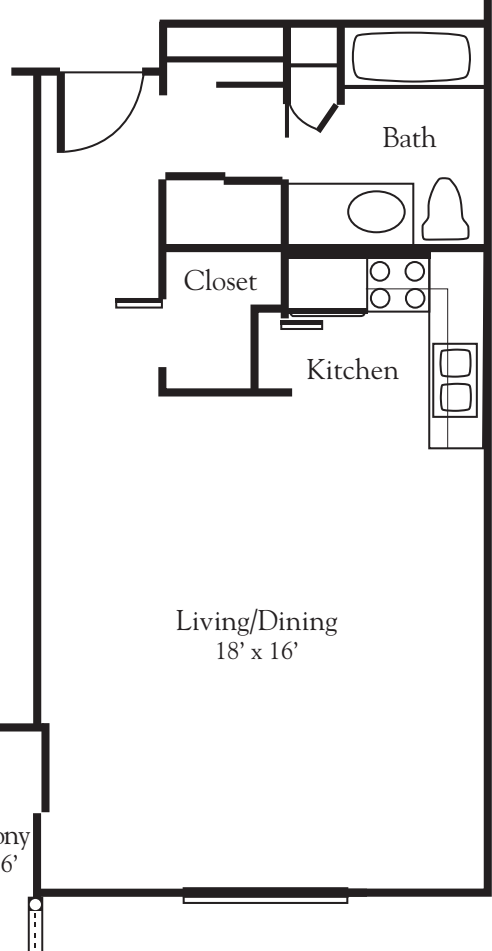

FREEDOM VILLAGE BRADENTON

I-D - DELUXE ONE BEDROOM
1,050 square feet

I-C - LARGE ONE BEDROOM
852 square feet

I-E - TWO BEDROOM
1,256 square feet

I-F - DELUXE TWO BEDROOM
1,376 square feet

II-B - ONE BEDROOM
528 square feet

II-C - ONE BEDROOM
852 square feet

II-E - TWO BEDROOM
1,256 square feet

II-H - DELUXE SPLIT TWO BEDROOM
1,600 square feet

III-D - ONE BEDROOM w/ DEN
1,094 square feet

III-A - ONE BEDROOM
878 square feet

IA - STUDIO
528 square feet

II-G - TWO BEDROOM
1,511 square feet

FREEDOM VILLAGE BRADENTON

III-B – ONE BEDROOM w/ DEN

989 square feet

III-C – ONE BEDROOM

989 square feet

III-E – ONE BEDROOM

1,108 square feet

II-D – DELUXE ONE BEDROOM

1,050 square feet

IB – ONE BEDROOM

728 square feet

III-F – TWO BEDROOM

1,286 square feet

III-H – TWO BEDROOM

1,422 square feet