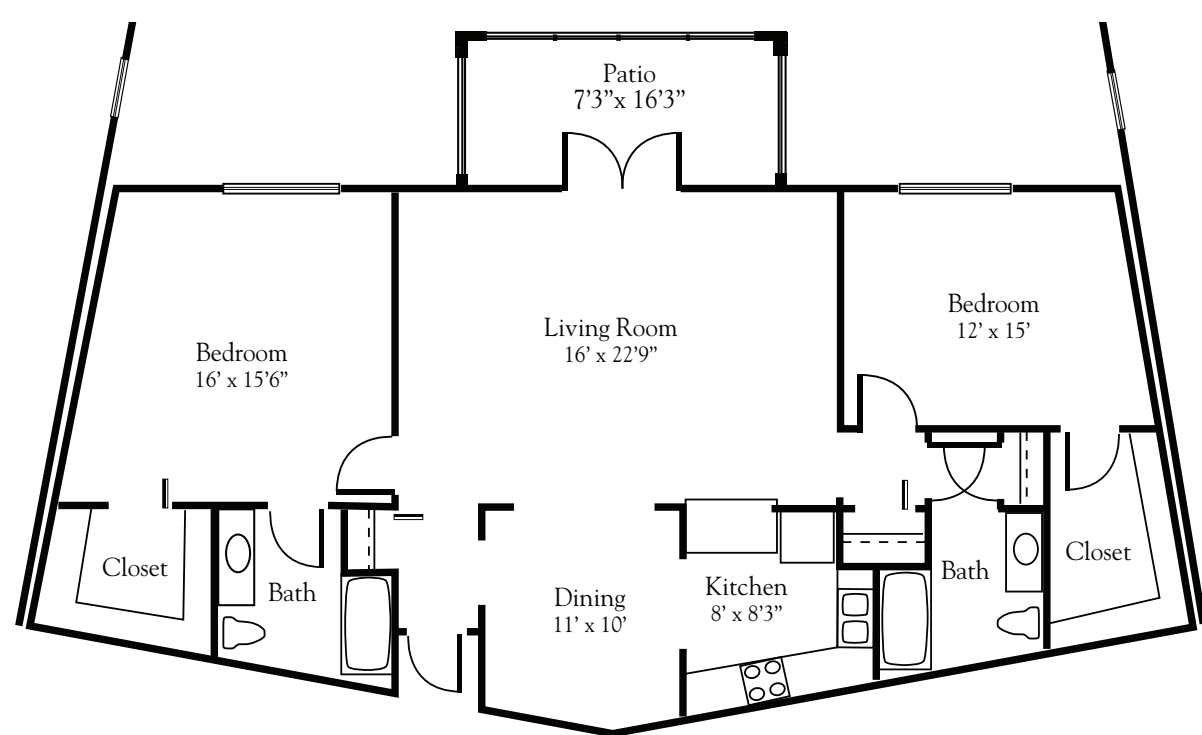

FREEDOM VILLAGE BRADENTON

I-D - DELUXE ONE BEDROOM
1,050 square feet

I-C - LARGE ONE BEDROOM
852 square feet

I-E - TWO BEDROOM
1,256 square feet

I-F - DELUXE TWO BEDROOM
1,376 square feet

II-B - ONE BEDROOM
528 square feet

II-C - ONE BEDROOM
852 square feet

II-E - TWO BEDROOM
1,256 square feet

II-H - DELUXE SPLIT TWO BEDROOM
1,600 square feet

III-D - ONE BEDROOM w/ DEN
1,094 square feet

III-A - ONE BEDROOM
878 square feet

IA - STUDIO
528 square feet

II-G - TWO BEDROOM
1,511 square feet

FREEDOM VILLAGE BRADENTON

III-B – ONE BEDROOM w/ DEN

989 square feet

III-C – ONE BEDROOM

989 square feet

III-E – ONE BEDROOM

1,108 square feet

II-D – DELUXE ONE BEDROOM

1,050 square feet

IB – ONE BEDROOM

728 square feet

III-F – TWO BEDROOM

1,286 square feet

III-H – TWO BEDROOM

1,422 square feet