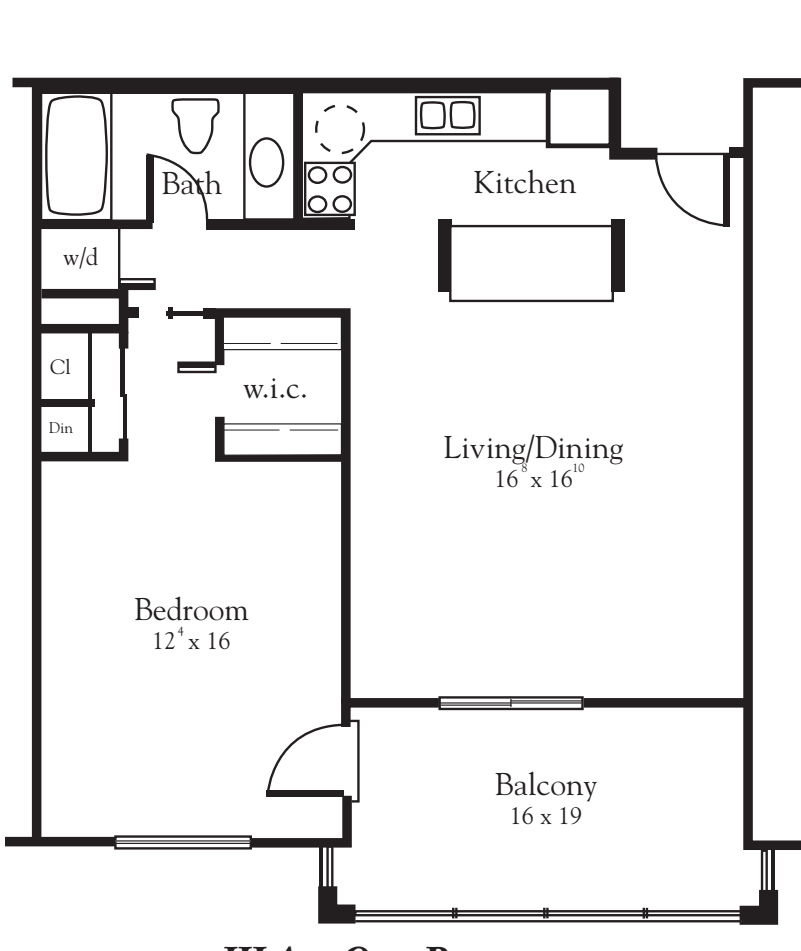

FREEDOM VILLAGE BRADENTON

I-D - DELUXE ONE BEDROOM
1,050 square feet

I-C - LARGE ONE BEDROOM
852 square feet

I-E - TWO BEDROOM
1,256 square feet

I-F - DELUXE TWO BEDROOM
1,376 square feet

II-B - ONE BEDROOM
528 square feet

II-C - ONE BEDROOM
852 square feet

II-E - TWO BEDROOM
1,256 square feet

II-H - DELUXE SPLIT TWO BEDROOM
1,600 square feet

III-D - ONE BEDROOM w/ DEN
1,094 square feet

III-A - ONE BEDROOM
878 square feet

IA - STUDIO
528 square feet

II-G - TWO BEDROOM
1,511 square feet

FREEDOM VILLAGE BRADENTON

III-B – ONE BEDROOM w/ DEN

989 square feet

III-C – ONE BEDROOM

989 square feet

III-E – ONE BEDROOM

1,108 square feet

II-D – DELUXE ONE BEDROOM

1,050 square feet

IB – ONE BEDROOM

728 square feet

III-F – TWO BEDROOM

1,286 square feet

III-H – TWO BEDROOM

1,422 square feet