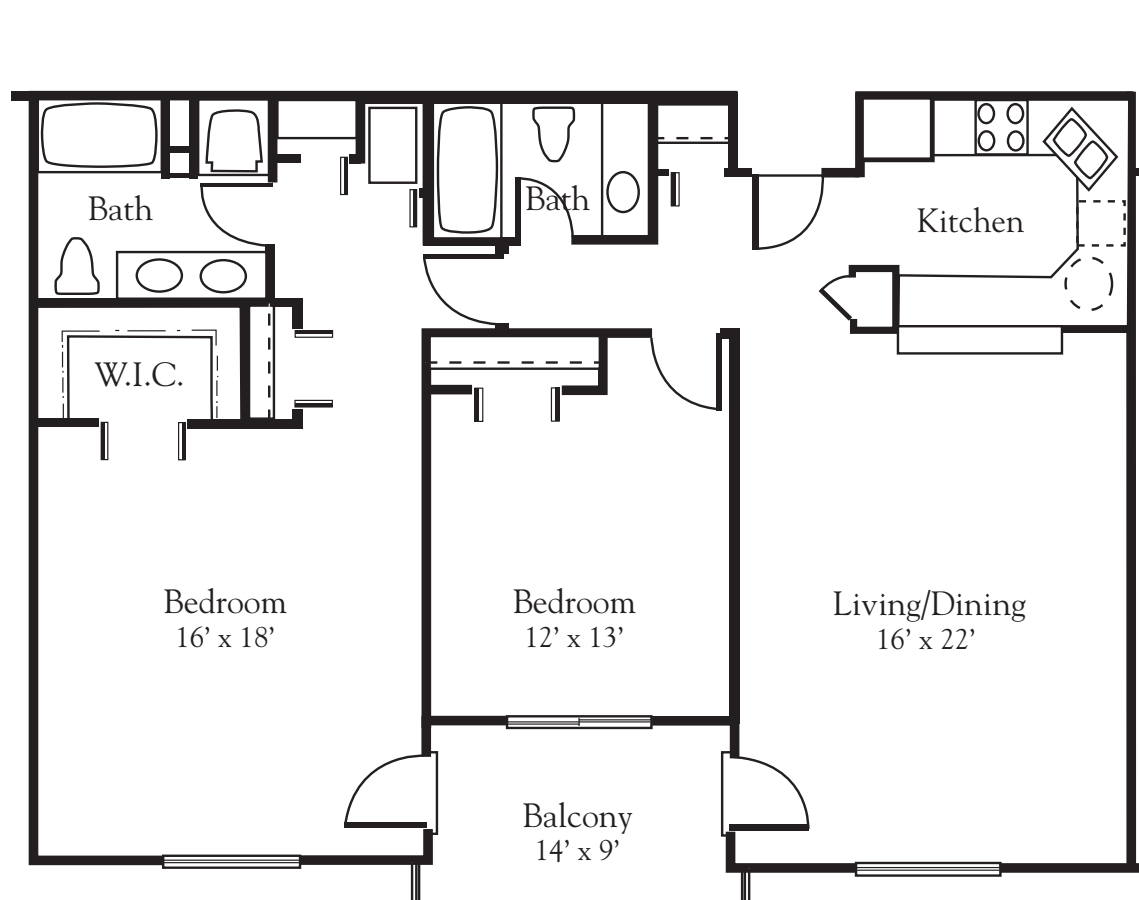

FREEDOM VILLAGE BRADENTON

I-D - DELUXE ONE BEDROOM
1,050 square feet

I-C - LARGE ONE BEDROOM
852 square feet

I-E - TWO BEDROOM
1,256 square feet

I-F - DELUXE TWO BEDROOM
1,376 square feet

II-B - ONE BEDROOM
528 square feet

II-G - TWO BEDROOM
1,511 square feet

FREEDOM VILLAGE BRADENTON

III-B – ONE BEDROOM w/ DEN

989 square feet

III-C – ONE BEDROOM

989 square feet

III-E – ONE BEDROOM

1,108 square feet

II-D – DELUXE ONE BEDROOM

1,050 square feet

IB – ONE BEDROOM

728 square feet

III-F – TWO BEDROOM

1,286 square feet

III-H – TWO BEDROOM

1,422 square feet

III-I – TWO BEDROOM

1,424 square feet

III-K – THREE BEDROOM

1,707 square feet