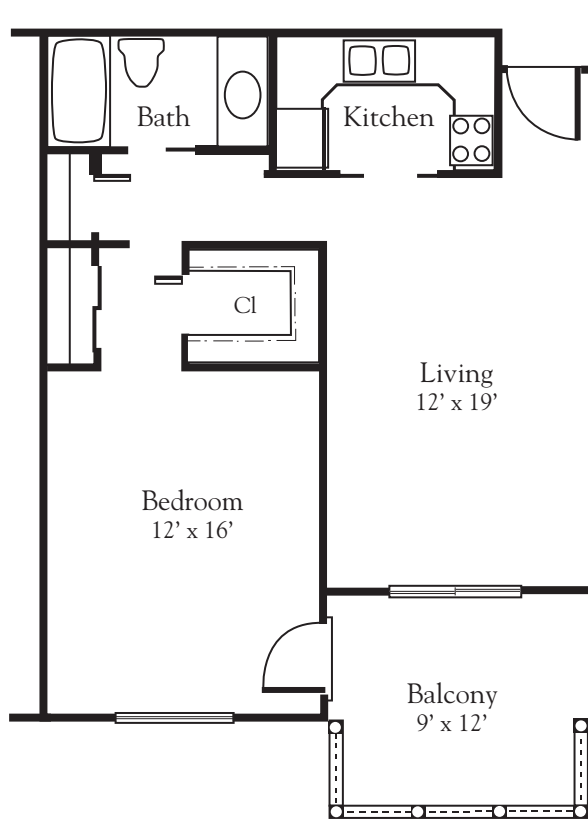

FREEDOM VILLAGE BRADENTON

I-D - DELUXE ONE BEDROOM
1,050 square feet

I-C - LARGE ONE BEDROOM
852 square feet

I-E - TWO BEDROOM
1,256 square feet

I-F - DELUXE TWO BEDROOM
1,376 square feet

II-B - ONE BEDROOM
528 square feet

II-C - ONE BEDROOM
852 square feet

II-E - TWO BEDROOM
1,256 square feet

II-H - DELUXE SPLIT TWO BEDROOM
1,600 square feet

III-D - ONE BEDROOM w/ DEN
1,094 square feet

III-A - ONE BEDROOM
878 square feet

IA - STUDIO
528 square feet

II-G - TWO BEDROOM
1,511 square feet

FREEDOM VILLAGE BRADENTON

III-B – ONE BEDROOM w/ DEN

989 square feet

III-C – ONE BEDROOM

989 square feet

III-E – ONE BEDROOM

1,108 square feet

II-D – DELUXE ONE BEDROOM

1,050 square feet

IB – ONE BEDROOM

728 square feet

III-F – TWO BEDROOM

1,286 square feet

III-H – TWO BEDROOM

1,422 square feet