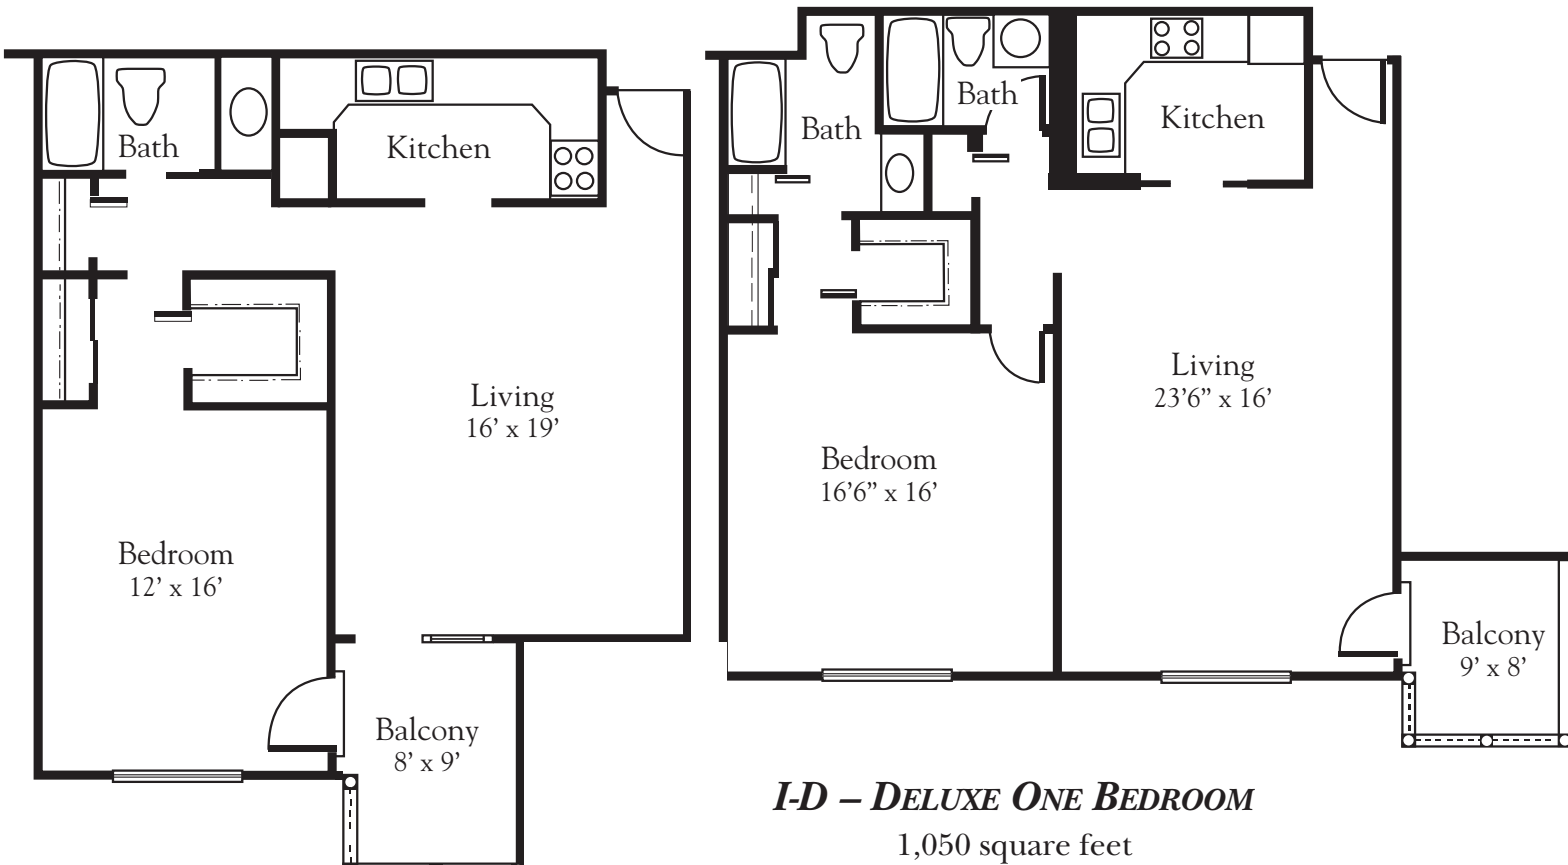

FREEDOM VILLAGE BRADENTON

I-D - DELUXE ONE BEDROOM
1,050 square feet

I-C - LARGE ONE BEDROOM
852 square feet

I-E - TWO BEDROOM
1,256 square feet

I-F - DELUXE TWO BEDROOM
1,376 square feet

II-B - ONE BEDROOM
528 square feet

II-C - ONE BEDROOM
852 square feet

II-E - TWO BEDROOM
1,256 square feet

II-H - DELUXE SPLIT TWO BEDROOM
1,600 square feet

III-D - ONE BEDROOM w/ DEN
1,094 square feet

III-A - ONE BEDROOM
878 square feet

IA - STUDIO
528 square feet

II-G - TWO BEDROOM
1,511 square feet

FREEDOM VILLAGE BRADENTON

III-B – ONE BEDROOM w/ DEN

989 square feet

III-C – ONE BEDROOM

989 square feet

III-E – ONE BEDROOM

1,108 square feet

II-D – DELUXE ONE BEDROOM

1,050 square feet

IB – ONE BEDROOM

728 square feet

III-F – TWO BEDROOM

1,286 square feet

III-H – TWO BEDROOM

1,422 square feet