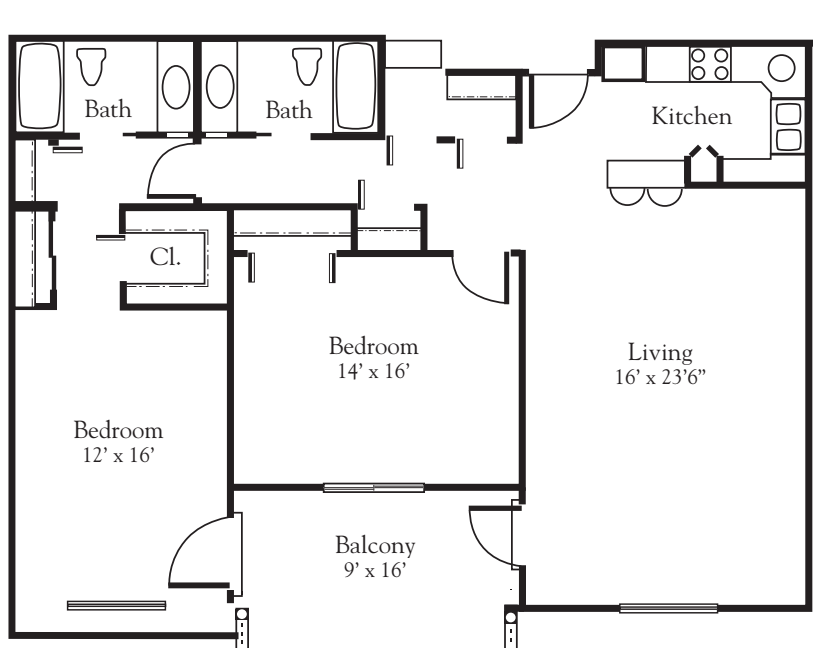

FREEDOM VILLAGE BRADENTON

I-D - DELUXE ONE BEDROOM
1,050 square feet

I-C - LARGE ONE BEDROOM
852 square feet

I-E - TWO BEDROOM
1,256 square feet

I-F - DELUXE TWO BEDROOM
1,376 square feet

II-B - ONE BEDROOM
528 square feet

II-C - ONE BEDROOM
852 square feet

II-E - TWO BEDROOM
1,256 square feet

II-H - DELUXE SPLIT TWO BEDROOM
1,600 square feet

III-D - ONE BEDROOM w/ DEN
1,094 square feet

III-A - ONE BEDROOM
878 square feet

IA - STUDIO
528 square feet

II-G - TWO BEDROOM
1,511 square feet

FREEDOM VILLAGE BRADENTON

III-B – ONE BEDROOM w/ DEN

989 square feet

III-C – ONE BEDROOM

989 square feet

III-E – ONE BEDROOM

1,108 square feet

II-D – DELUXE ONE BEDROOM

1,050 square feet

IB – ONE BEDROOM

728 square feet

III-F – TWO BEDROOM

1,286 square feet

III-H – TWO BEDROOM

1,422 square feet