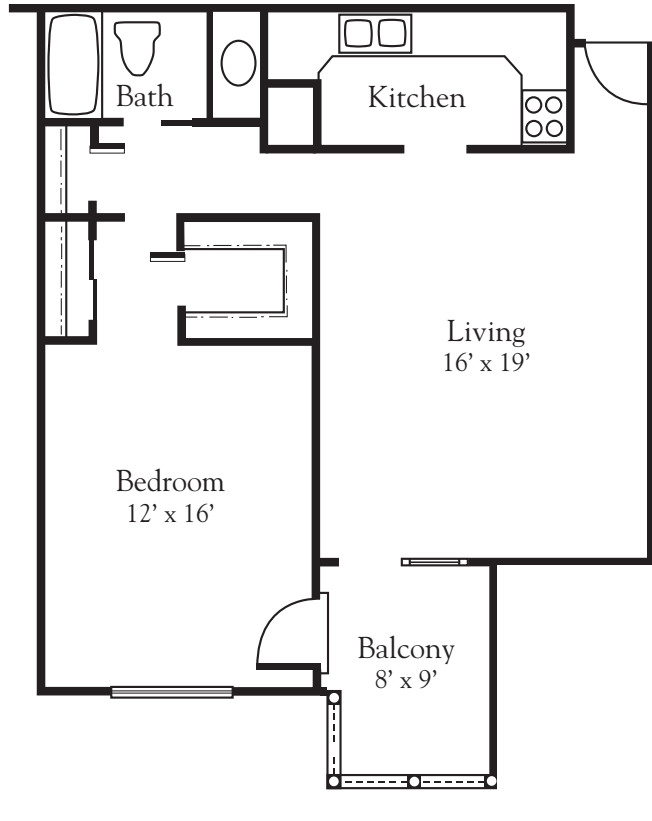

FREEDOM VILLAGE BRADENTON

I-D - DELUXE ONE BEDROOM
1,050 square feet

I-C - LARGE ONE BEDROOM
852 square feet

I-E - TWO BEDROOM
1,256 square feet

I-F - DELUXE TWO BEDROOM
1,376 square feet

II-B - ONE BEDROOM
528 square feet

II-C - ONE BEDROOM
852 square feet

II-E - TWO BEDROOM
1,256 square feet

II-H - DELUXE SPLIT TWO BEDROOM
1,600 square feet

III-D - ONE BEDROOM w/ DEN
1,094 square feet

III-A - ONE BEDROOM
878 square feet

IA - STUDIO
528 square feet

II-G - TWO BEDROOM
1,511 square feet

FREEDOM VILLAGE BRADENTON

III-B – ONE BEDROOM w/ DEN

989 square feet

III-C – ONE BEDROOM

989 square feet

III-E – ONE BEDROOM

1,108 square feet

II-D – DELUXE ONE BEDROOM

1,050 square feet

IB – ONE BEDROOM

728 square feet

III-F – TWO BEDROOM

1,286 square feet

III-H – TWO BEDROOM

1,422 square feet