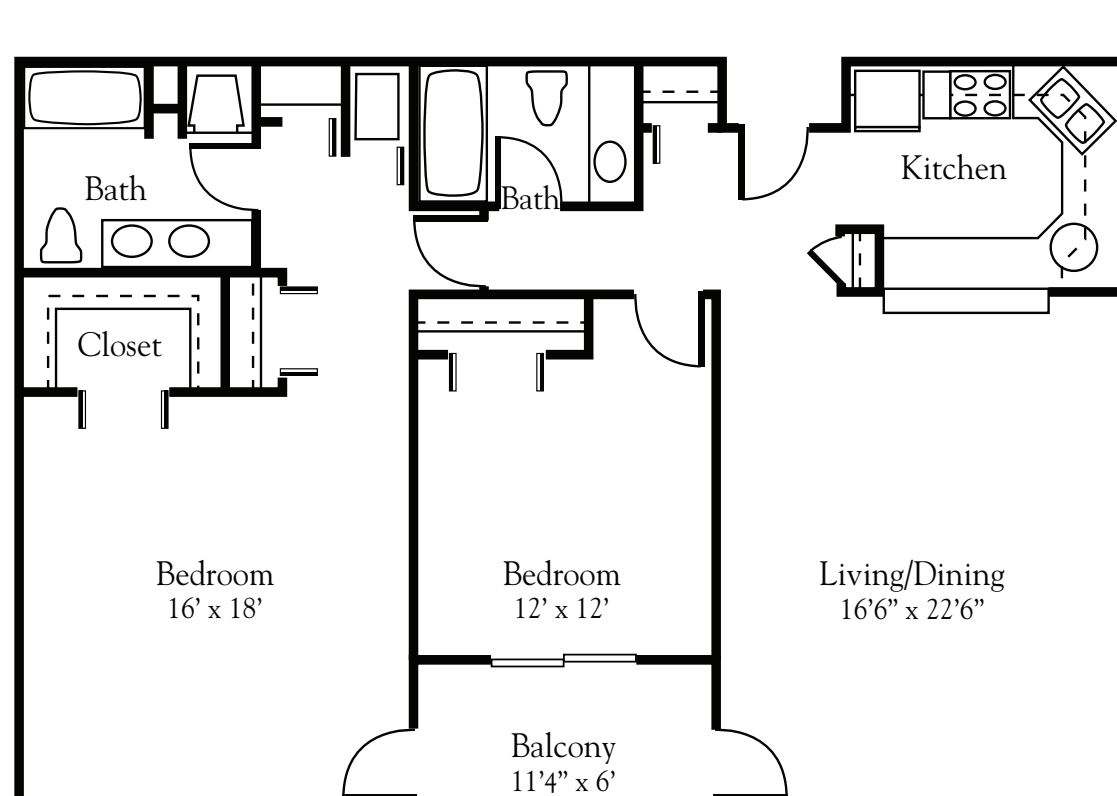

II-G - TWO BEDROOM
1,511 square feet

FREEDOM VILLAGE BRADENTON

III-B – ONE BEDROOM w/ DEN

989 square feet

III-C – ONE BEDROOM

989 square feet

III-E – ONE BEDROOM

1,108 square feet

II-D – DELUXE ONE BEDROOM

1,050 square feet

IB – ONE BEDROOM

728 square feet

III-F – TWO BEDROOM

1,286 square feet

III-H – TWO BEDROOM

1,422 square feet

III-I – TWO BEDROOM

1,424 square feet

III-K – THREE BEDROOM

1,707 square feet