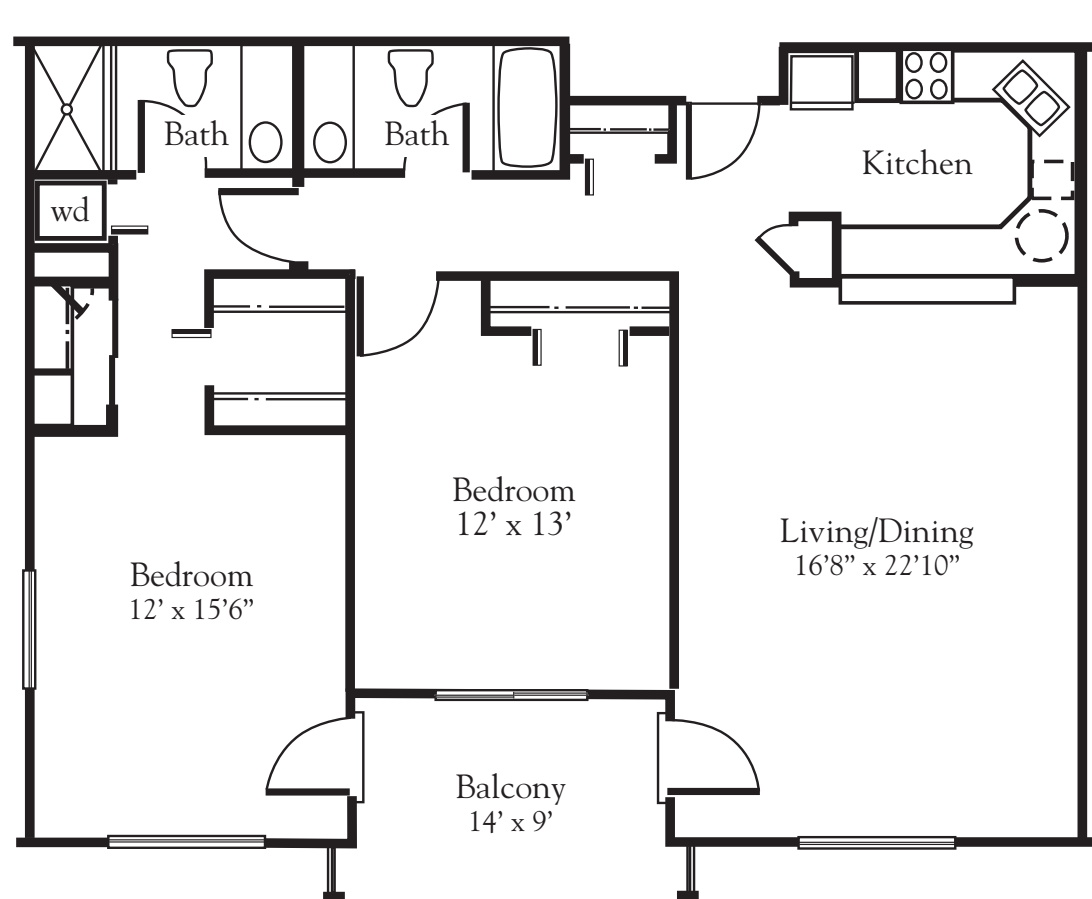

FREEDOM VILLAGE BRADENTON

I-D - DELUXE ONE BEDROOM
1,050 square feet

I-C - LARGE ONE BEDROOM
852 square feet

I-E - TWO BEDROOM
1,256 square feet

I-F - DELUXE TWO BEDROOM
1,376 square feet

II-B - ONE BEDROOM
528 square feet

II-C - ONE BEDROOM
852 square feet

II-E - TWO BEDROOM
1,256 square feet

II-H - DELUXE SPLIT TWO BEDROOM
1,600 square feet

III-D - ONE BEDROOM w/ DEN
1,094 square feet

III-A - ONE BEDROOM
878 square feet

IA - STUDIO
528 square feet

II-G - TWO BEDROOM
1,511 square feet

FREEDOM VILLAGE BRADENTON

III-B – ONE BEDROOM w/ DEN

989 square feet

III-C – ONE BEDROOM

989 square feet

III-E – ONE BEDROOM

1,108 square feet

II-D – DELUXE ONE BEDROOM

1,050 square feet

IB – ONE BEDROOM

728 square feet

III-F – TWO BEDROOM

1,286 square feet

III-H – TWO BEDROOM

1,422 square feet