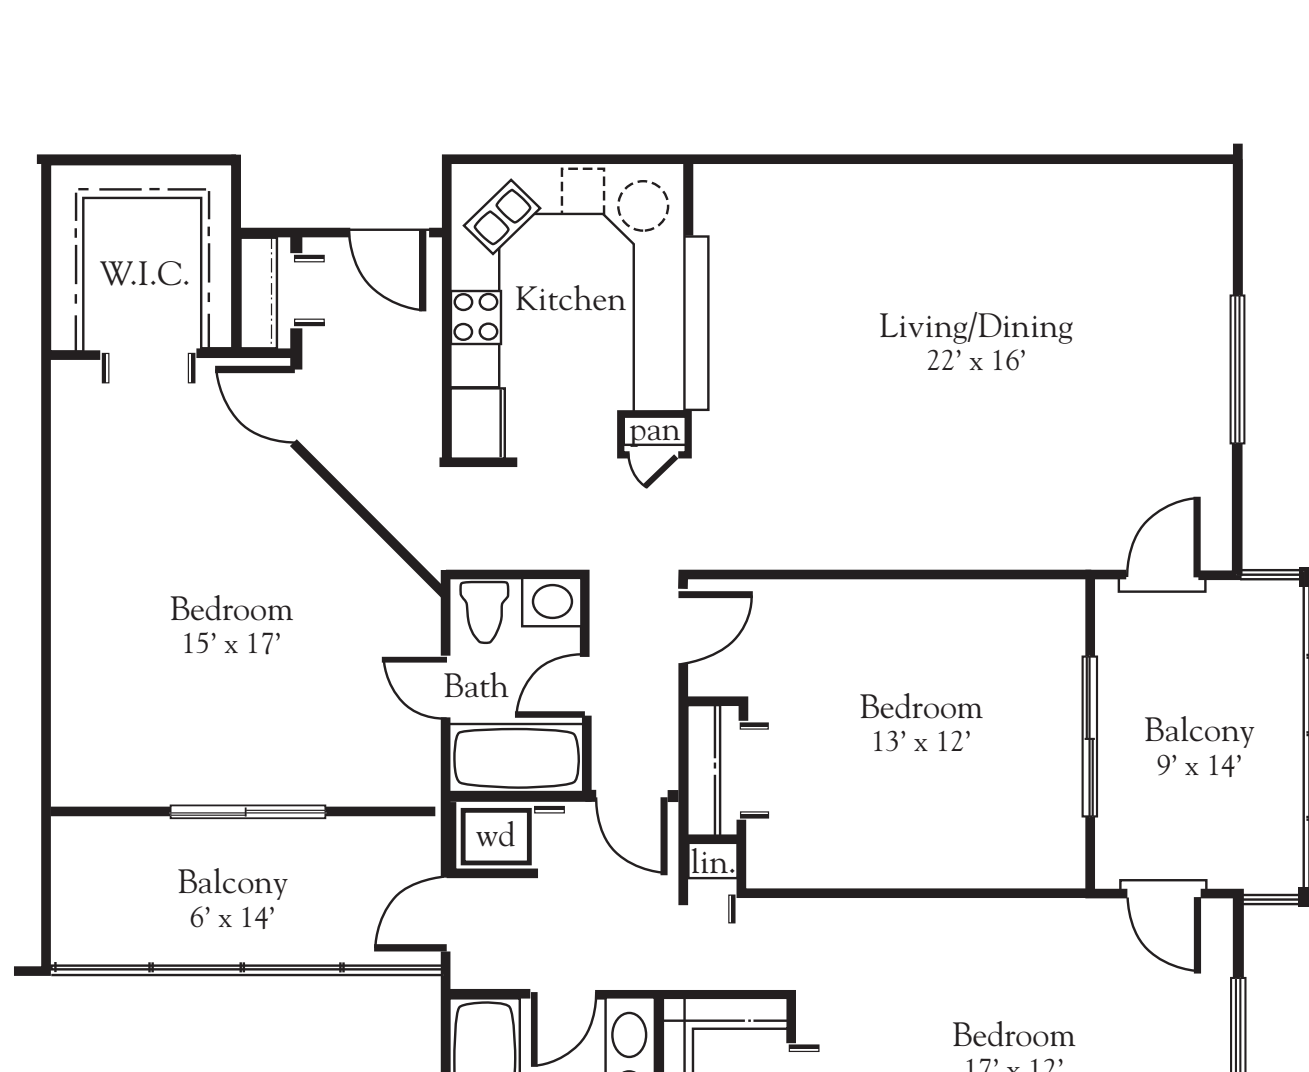

FREEDOM VILLAGE BRADENTON

I-D - DELUXE ONE BEDROOM
1,050 square feet

I-C - LARGE ONE BEDROOM
852 square feet

I-E - TWO BEDROOM
1,256 square feet

I-F - DELUXE TWO BEDROOM
1,376 square feet

II-B - ONE BEDROOM
528 square feet

II-G - TWO BEDROOM
1,511 square feet

FREEDOM VILLAGE BRADENTON

III-B – ONE BEDROOM w/ DEN

989 square feet

III-C – ONE BEDROOM

989 square feet

III-E – ONE BEDROOM

1,108 square feet

II-D – DELUXE ONE BEDROOM

1,050 square feet

IB – ONE BEDROOM

728 square feet

III-F – TWO BEDROOM

1,286 square feet

III-H – TWO BEDROOM

1,422 square feet

III-I – TWO BEDROOM

1,424 square feet

III-K – THREE BEDROOM

1,707 square feet