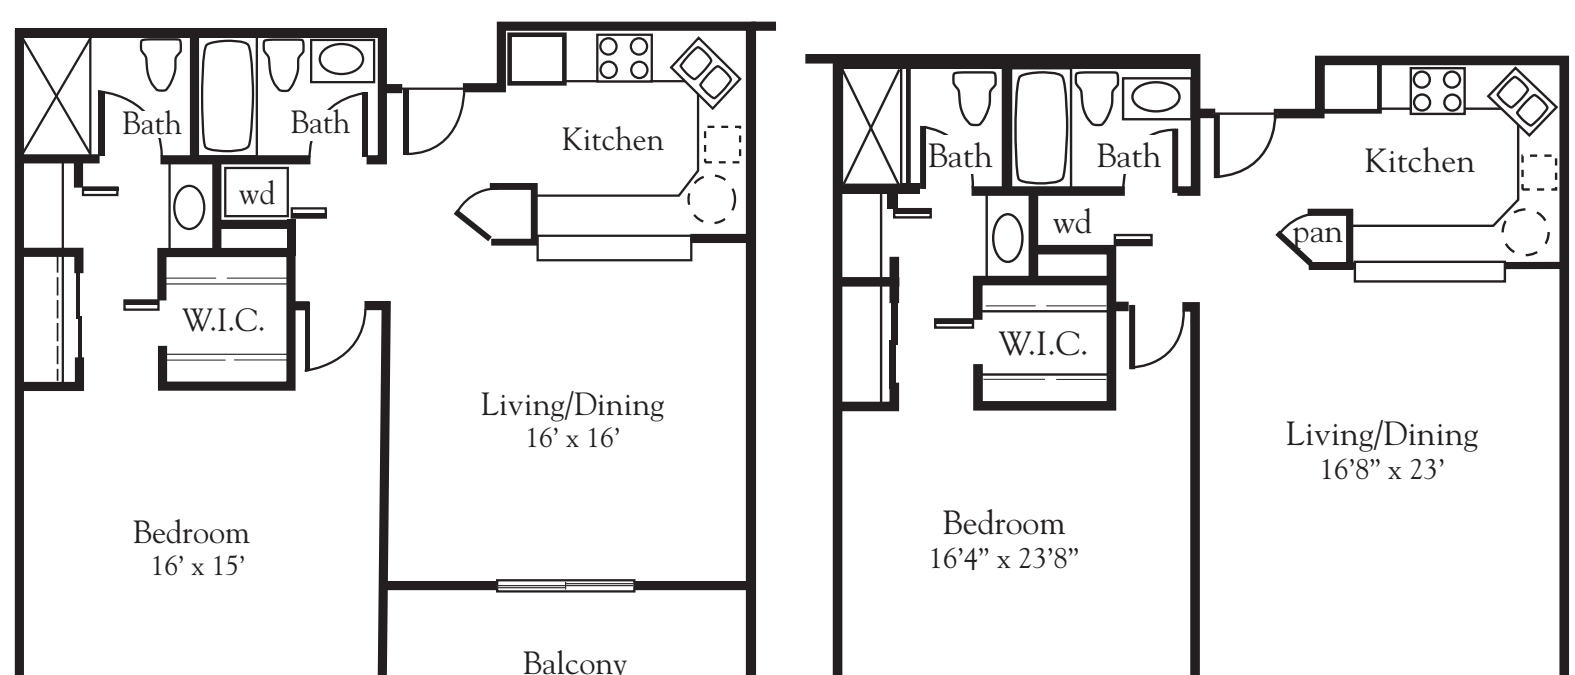

FREEDOM VILLAGE BRADENTON

I-D - DELUXE ONE BEDROOM
1,050 square feet

I-C - LARGE ONE BEDROOM
852 square feet

I-E - TWO BEDROOM
1,256 square feet

I-F - DELUXE TWO BEDROOM
1,376 square feet

II-B - ONE BEDROOM
528 square feet

II-C - ONE BEDROOM
852 square feet

II-E - TWO BEDROOM
1,256 square feet

II-H - DELUXE SPLIT TWO BEDROOM
1,600 square feet

III-D - ONE BEDROOM w/ DEN
1,094 square feet

III-A - ONE BEDROOM
878 square feet

IA - STUDIO
528 square feet

II-G - TWO BEDROOM
1,511 square feet

FREEDOM VILLAGE BRADENTON

III-B – ONE BEDROOM w/ DEN

989 square feet

III-C – ONE BEDROOM

989 square feet

III-E – ONE BEDROOM

1,108 square feet

II-D – DELUXE ONE BEDROOM

1,050 square feet

IB – ONE BEDROOM

728 square feet

III-F – TWO BEDROOM

1,286 square feet

III-H – TWO BEDROOM

1,422 square feet