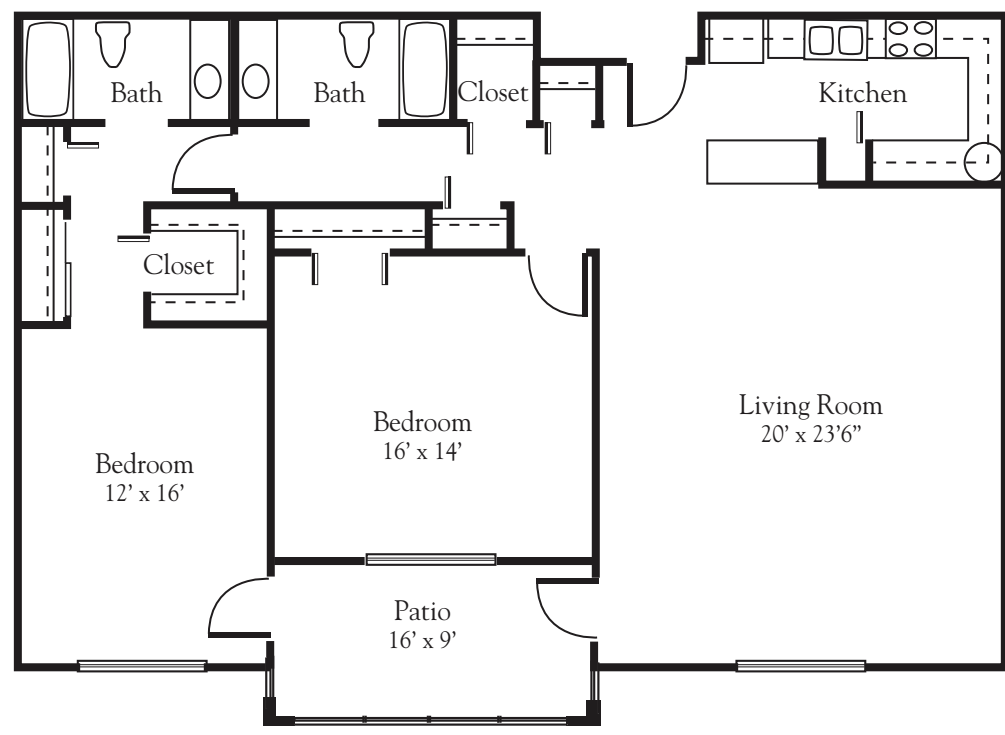

FREEDOM VILLAGE BRADENTON

I-D - DELUXE ONE BEDROOM
1,050 square feet

I-C - LARGE ONE BEDROOM
852 square feet

I-E - TWO BEDROOM
1,256 square feet

I-F - DELUXE TWO BEDROOM
1,376 square feet

II-B - ONE BEDROOM
528 square feet

II-C - ONE BEDROOM
852 square feet

II-E - TWO BEDROOM
1,256 square feet

II-H - DELUXE SPLIT TWO BEDROOM
1,600 square feet

III-D - ONE BEDROOM w/ DEN
1,094 square feet

III-A - ONE BEDROOM
878 square feet

IA - STUDIO
528 square feet

II-G - TWO BEDROOM
1,511 square feet

FREEDOM VILLAGE BRADENTON

III-B – ONE BEDROOM w/ DEN

989 square feet

III-C – ONE BEDROOM

989 square feet

III-E – ONE BEDROOM

1,108 square feet

II-D – DELUXE ONE BEDROOM

1,050 square feet

IB – ONE BEDROOM

728 square feet

III-F – TWO BEDROOM

1,286 square feet

III-H – TWO BEDROOM

1,422 square feet