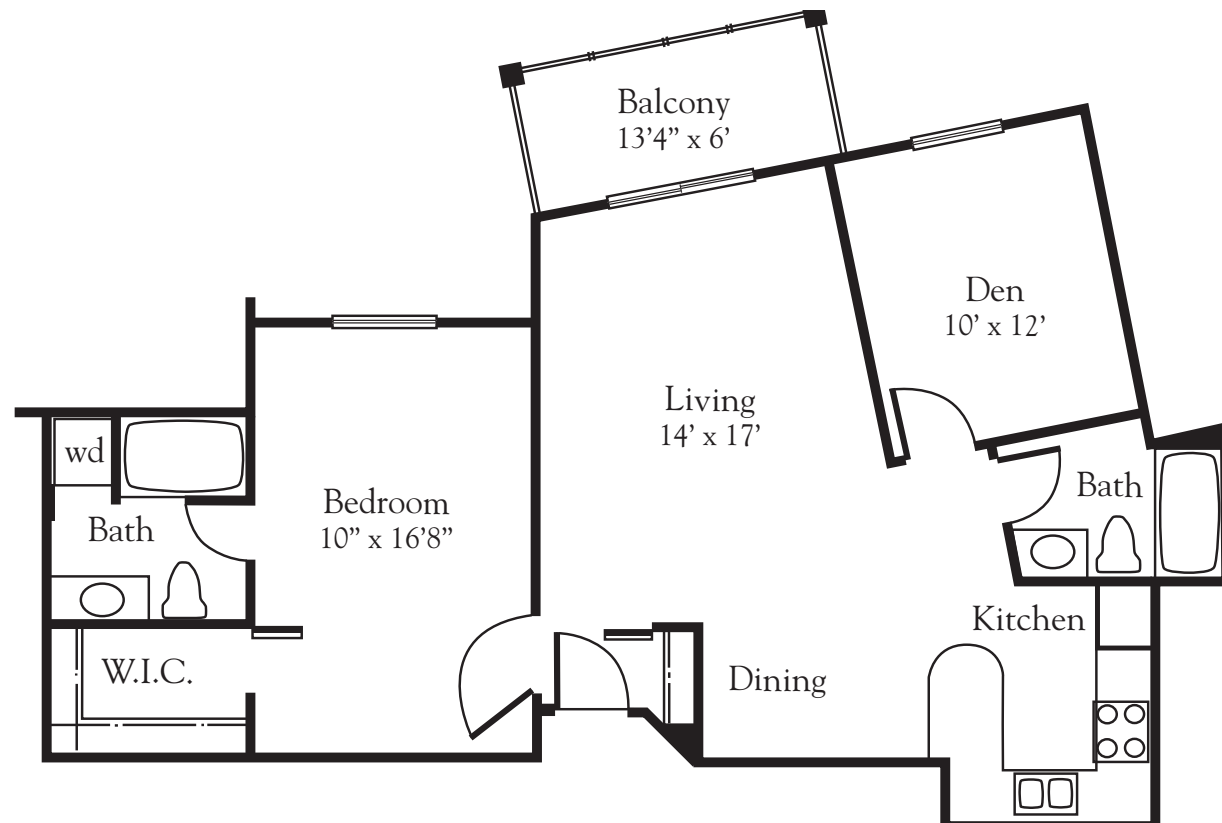

FREEDOM VILLAGE BRADENTON

I-D - DELUXE ONE BEDROOM
1,050 square feet

I-C - LARGE ONE BEDROOM
852 square feet

I-E - TWO BEDROOM
1,256 square feet

I-F - DELUXE TWO BEDROOM
1,376 square feet

II-B - ONE BEDROOM
528 square feet

II-C - ONE BEDROOM
852 square feet

II-E - TWO BEDROOM
1,256 square feet

II-H - DELUXE SPLIT TWO BEDROOM
1,600 square feet

III-D - ONE BEDROOM w/ DEN
1,094 square feet

III-A - ONE BEDROOM
878 square feet

IA - STUDIO
528 square feet

II-G - TWO BEDROOM
1,511 square feet

FREEDOM VILLAGE BRADENTON

III-B – ONE BEDROOM w/ DEN

989 square feet

III-C – ONE BEDROOM

989 square feet

III-E – ONE BEDROOM

1,108 square feet

II-D – DELUXE ONE BEDROOM

1,050 square feet

IB – ONE BEDROOM

728 square feet

III-F – TWO BEDROOM

1,286 square feet

III-H – TWO BEDROOM

1,422 square feet