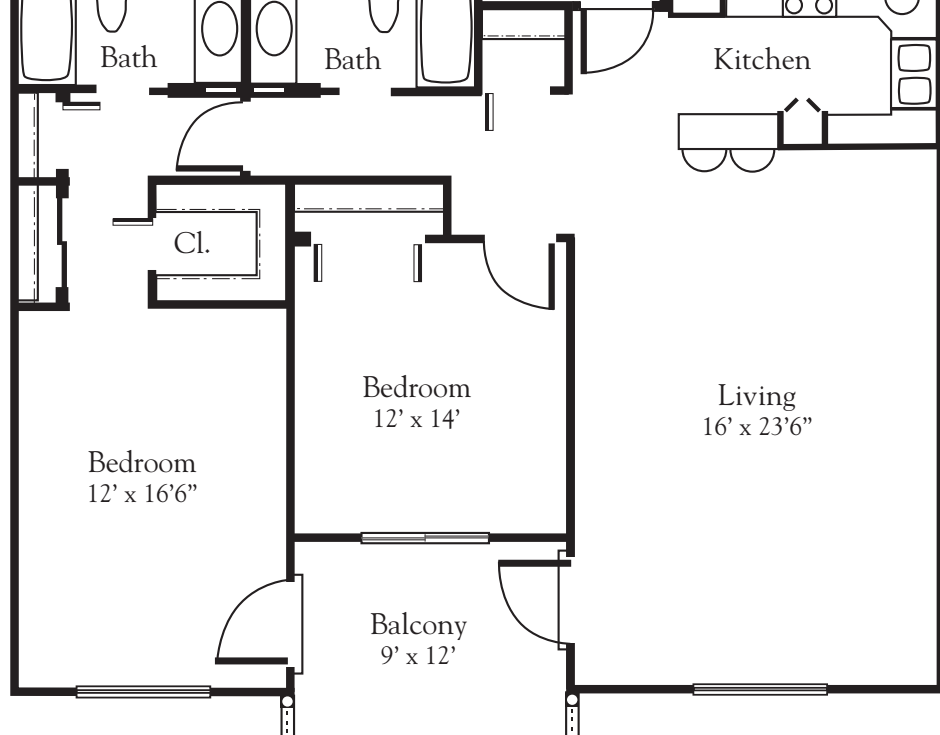

FREEDOM VILLAGE BRADENTON

I-D - DELUXE ONE BEDROOM
1,050 square feet

I-C - LARGE ONE BEDROOM
852 square feet

I-E - TWO BEDROOM
1,256 square feet

I-F - DELUXE TWO BEDROOM
1,376 square feet

II-B - ONE BEDROOM
528 square feet

II-C - ONE BEDROOM
852 square feet

II-E - TWO BEDROOM
1,256 square feet

II-H - DELUXE SPLIT TWO BEDROOM
1,600 square feet

III-D - ONE BEDROOM w/ DEN
1,094 square feet

III-A - ONE BEDROOM
878 square feet

IA - STUDIO
528 square feet

II-G - TWO BEDROOM
1,511 square feet

FREEDOM VILLAGE BRADENTON

III-B – ONE BEDROOM w/ DEN

989 square feet

III-C – ONE BEDROOM

989 square feet

III-E – ONE BEDROOM

1,108 square feet

II-D – DELUXE ONE BEDROOM

1,050 square feet

IB – ONE BEDROOM

728 square feet

III-F – TWO BEDROOM

1,286 square feet

III-H – TWO BEDROOM

1,422 square feet