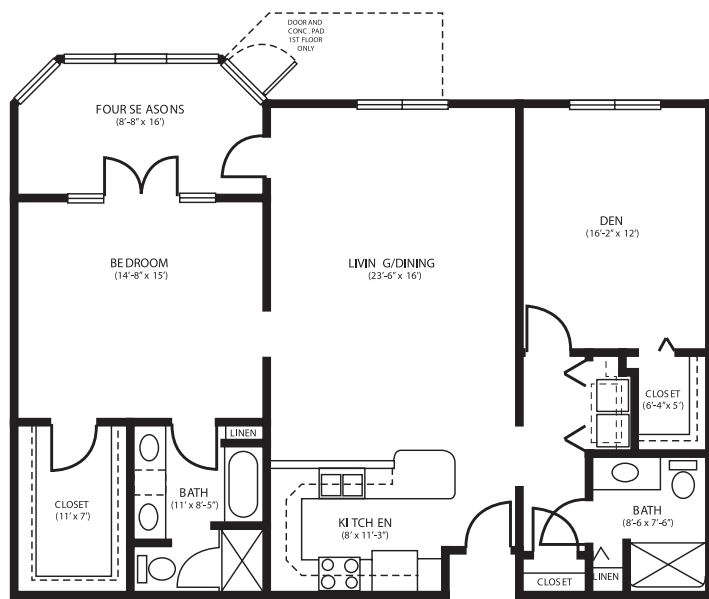

FREEDOM VILLAGE BRANDYWINE

BRINTON STYLE
1,558 Sq. Ft.

CHARLESTOWN STYLE
1,285 Sq. Ft.

DEVON STYLE
1,785 Sq. Ft.

AVONDALE STYLE
1,558 Sq. Ft.

1 BEDROOM, 1 BATH

2 BEDROOM, 2 BATH

2 BEDROOM, 2 BATH

1 BEDROOM, STUDY, 1 BATH