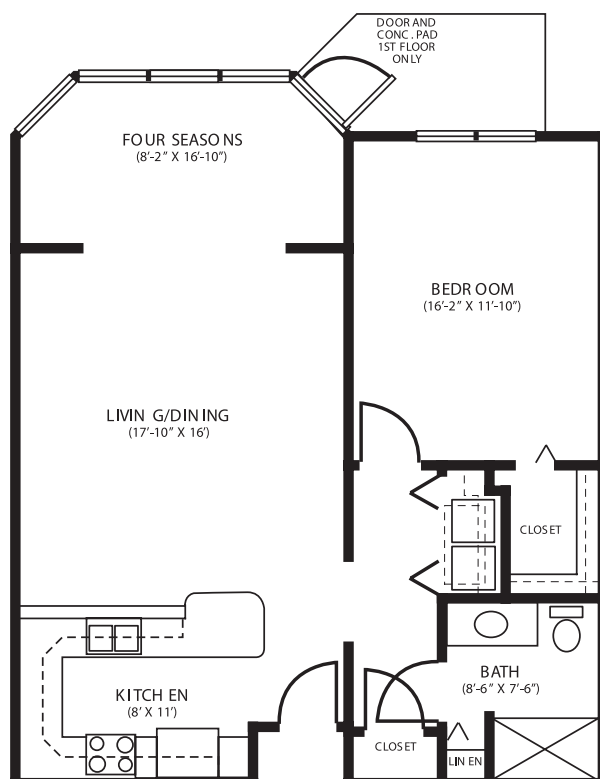

FREEDOM VILLAGE BRANDYWINE

BRINTON STYLE
1,558 Sq. Ft.

CHARLESTOWN STYLE
1,285 Sq. Ft.

DEVON STYLE
1,785 Sq. Ft.

AVONDALE STYLE
1,558 Sq. Ft.

1 BEDROOM, 1 BATH

2 BEDROOM, 2 BATH

2 BEDROOM, 2 BATH

1 BEDROOM, STUDY, 1 BATH