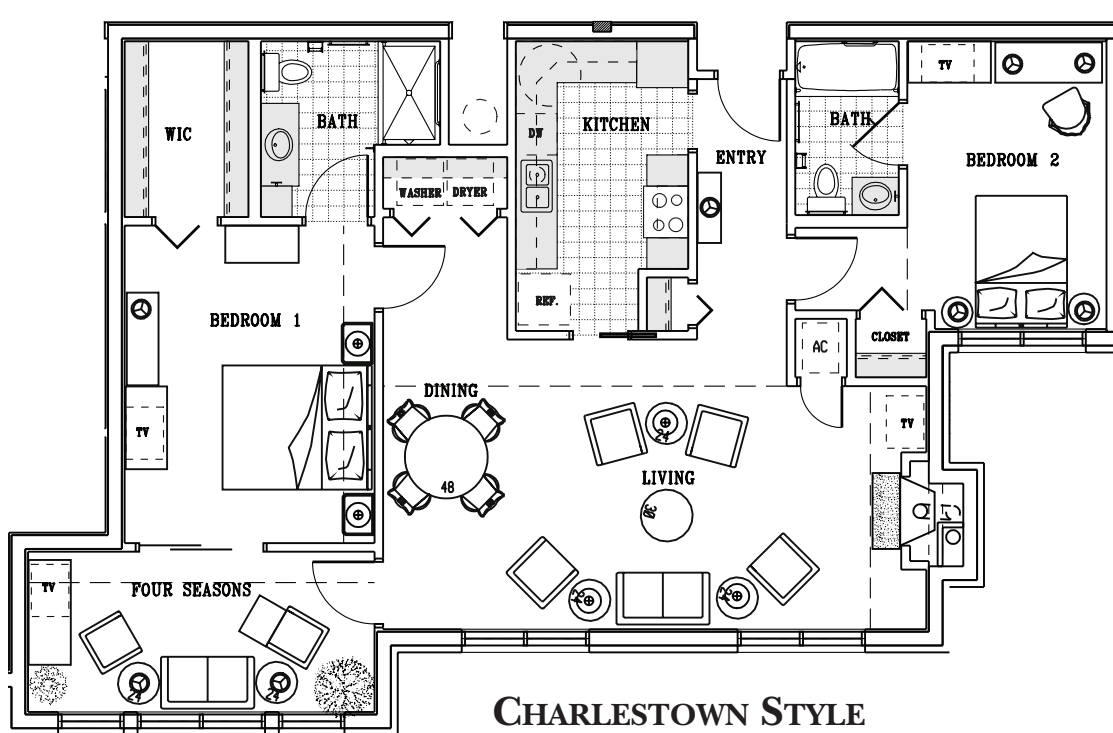

FREEDOM VILLAGE BRANDYWINE

BRINTON STYLE
1,558 Sq. Ft.

CHARLESTOWN STYLE
1,285 Sq. Ft.

DEVON STYLE
1,785 Sq. Ft.

AVONDALE STYLE
1,558 Sq. Ft.

1 BEDROOM, 1 BATH

2 BEDROOM, 2 BATH

2 BEDROOM, 2 BATH

1 BEDROOM, STUDY, 1 BATH