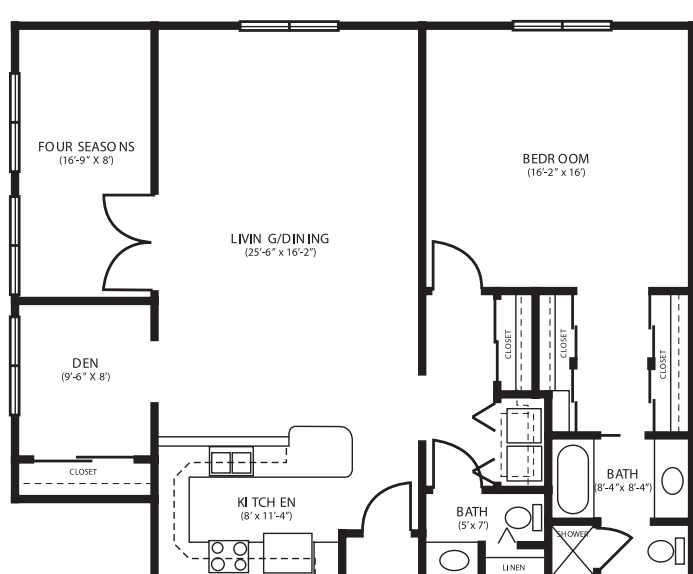

FREEDOM VILLAGE BRANDYWINE

BRINTON STYLE
1,558 Sq. Ft.

CHARLESTOWN STYLE
1,285 Sq. Ft.

DEVON STYLE
1,785 Sq. Ft.

AVONDALE STYLE
1,558 Sq. Ft.

1 BEDROOM, 1 BATH

2 BEDROOM, 2 BATH

2 BEDROOM, 2 BATH

1 BEDROOM, STUDY, 1 BATH