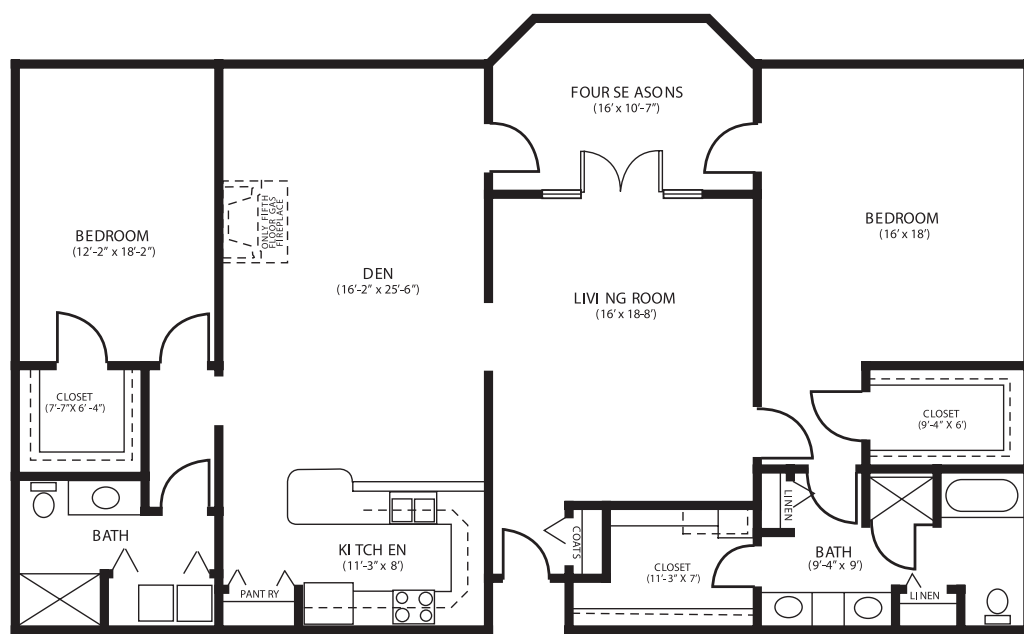

FREEDOM VILLAGE BRANDYWINE

BRINTON STYLE
1,558 Sq. Ft.

CHARLESTOWN STYLE
1,285 Sq. Ft.

DEVON STYLE
1,785 Sq. Ft.

AVONDALE STYLE
1,558 Sq. Ft.

1 BEDROOM, 1 BATH

2 BEDROOM, 2 BATH

2 BEDROOM, 2 BATH

1 BEDROOM, STUDY, 1 BATH