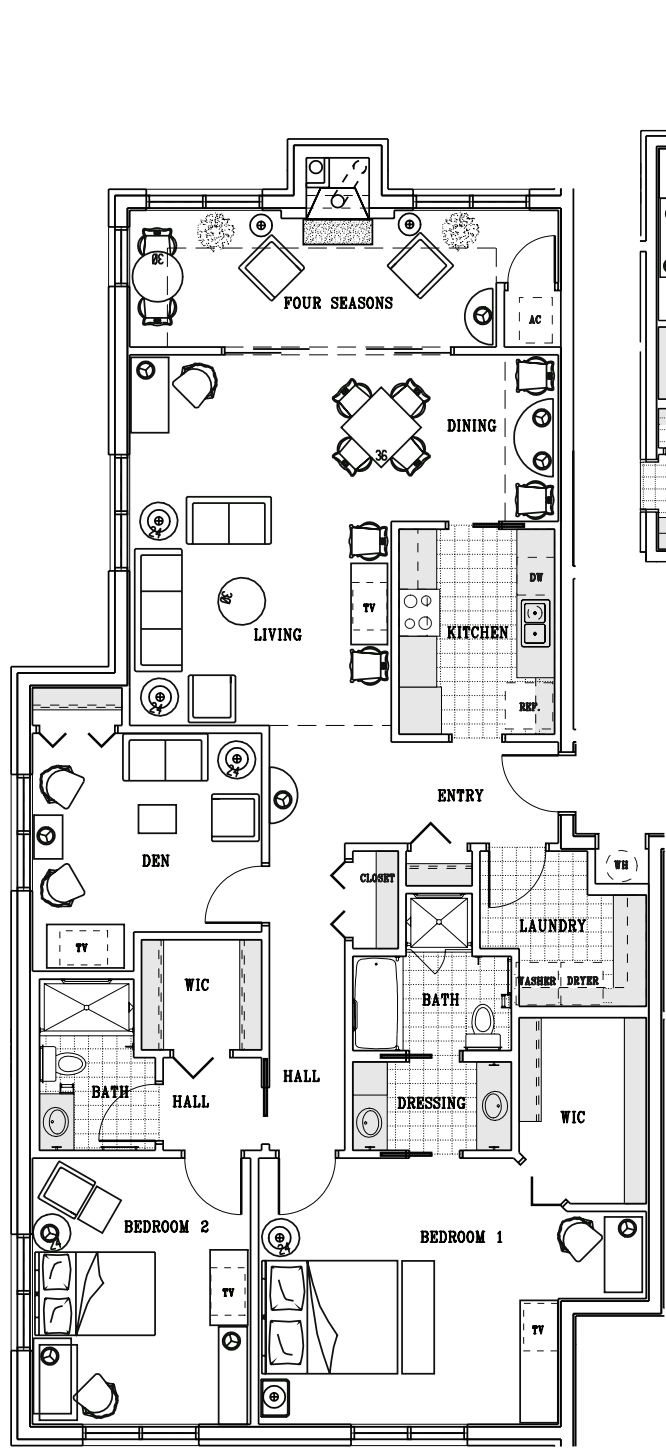

FREEDOM VILLAGE BRANDYWINE

BRINTON STYLE
1,558 Sq. Ft.

CHARLESTOWN STYLE
1,285 Sq. Ft.

DEVON STYLE
1,785 Sq. Ft.

AVONDALE STYLE
1,558 Sq. Ft.

1 BEDROOM, 1 BATH

2 BEDROOM, 2 BATH

2 BEDROOM, 2 BATH

1 BEDROOM, STUDY, 1 BATH