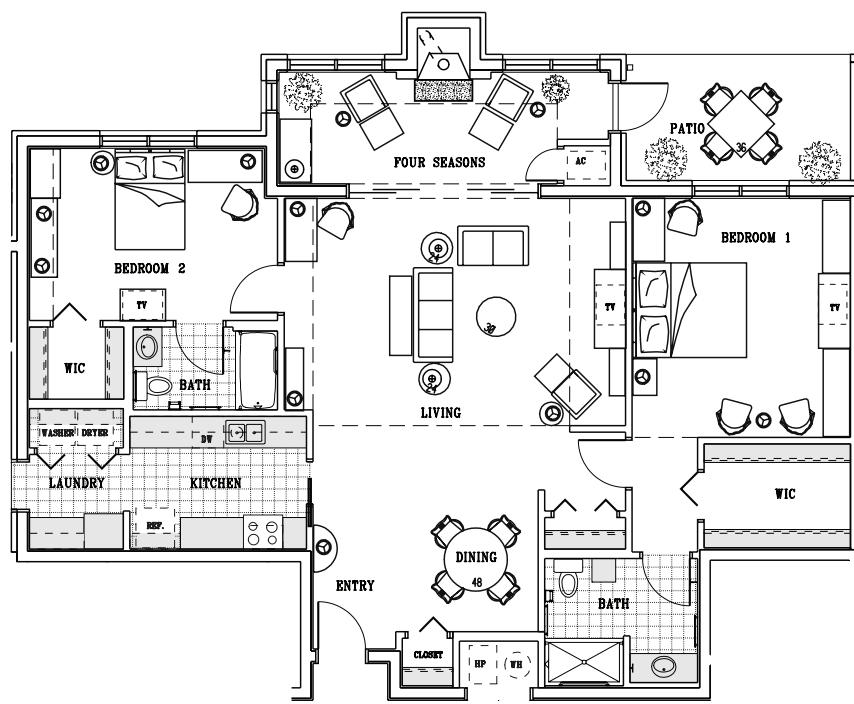

FREEDOM VILLAGE BRANDYWINE

BRINTON STYLE
1,558 Sq. Ft.

CHARLESTOWN STYLE
1,285 Sq. Ft.

DEVON STYLE
1,785 Sq. Ft.

AVONDALE STYLE
1,558 Sq. Ft.

1 BEDROOM, 1 BATH

2 BEDROOM, 2 BATH

2 BEDROOM, 2 BATH

1 BEDROOM, STUDY, 1 BATH