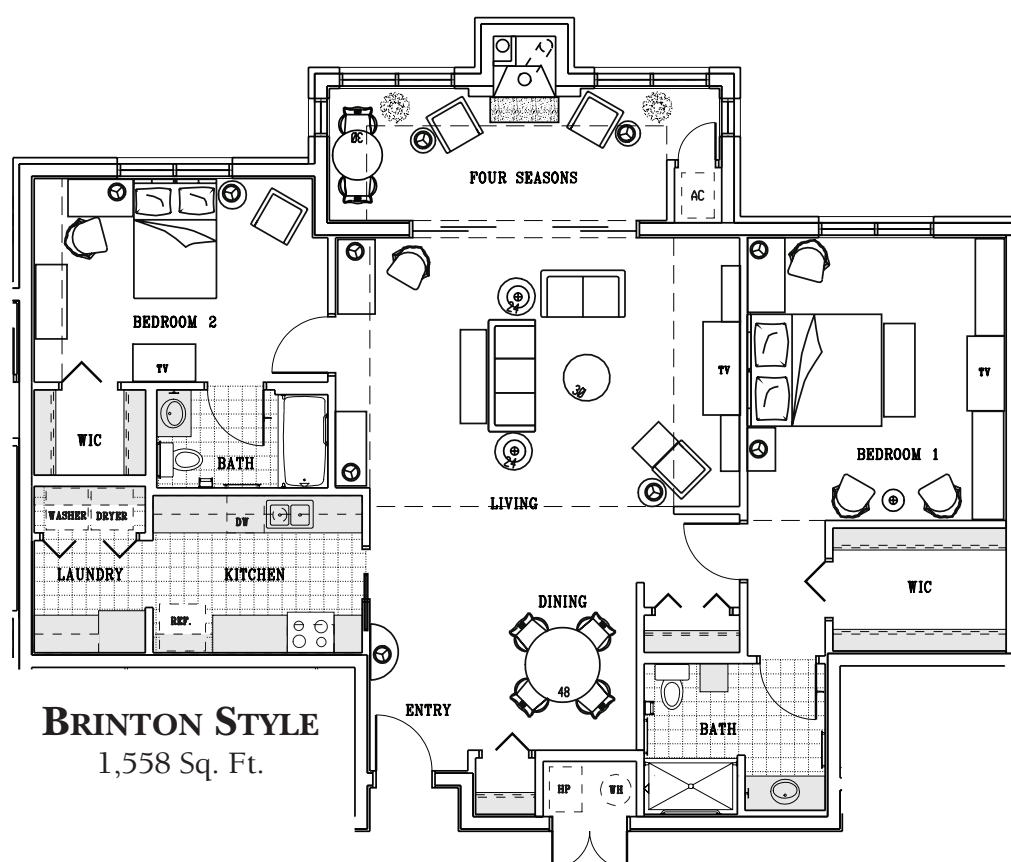

FREEDOM VILLAGE BRANDYWINE

BRINTON STYLE
1,558 Sq. Ft.

CHARLESTOWN STYLE
1,285 Sq. Ft.

DEVON STYLE
1,785 Sq. Ft.

AVONDALE STYLE
1,558 Sq. Ft.

1 BEDROOM, 1 BATH

2 BEDROOM, 2 BATH

2 BEDROOM, 2 BATH

1 BEDROOM, STUDY, 1 BATH