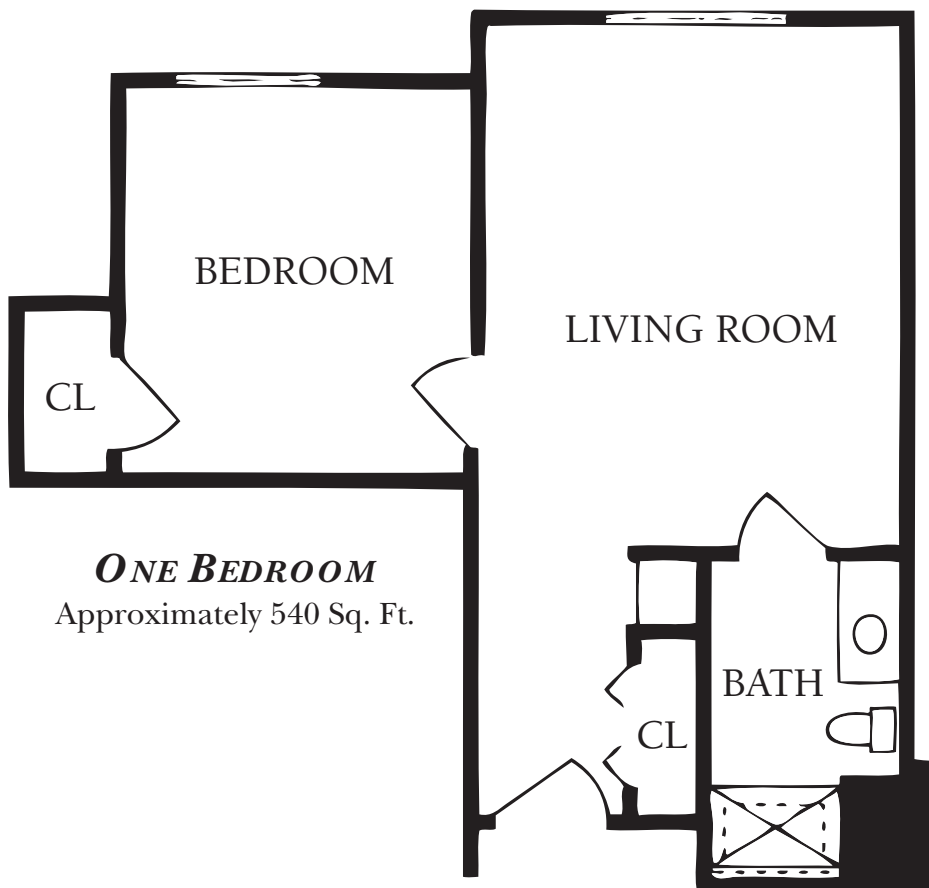

RICHMOND PLACE

PERSONALIZED ASSISTED LIVING