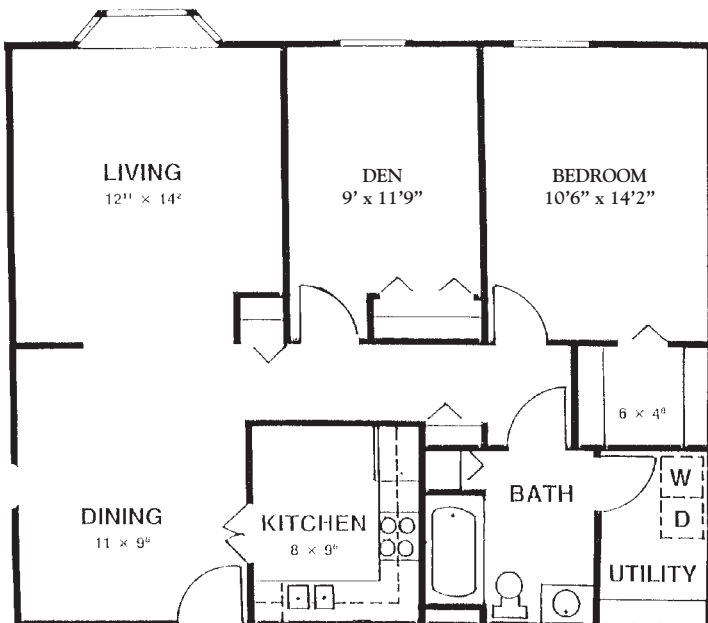

ONE BEDROOM WITH DEN E

Approximately 924 Sq. Ft.

TWO BEDROOM F

Approximately 1000-1064 Sq. Ft.