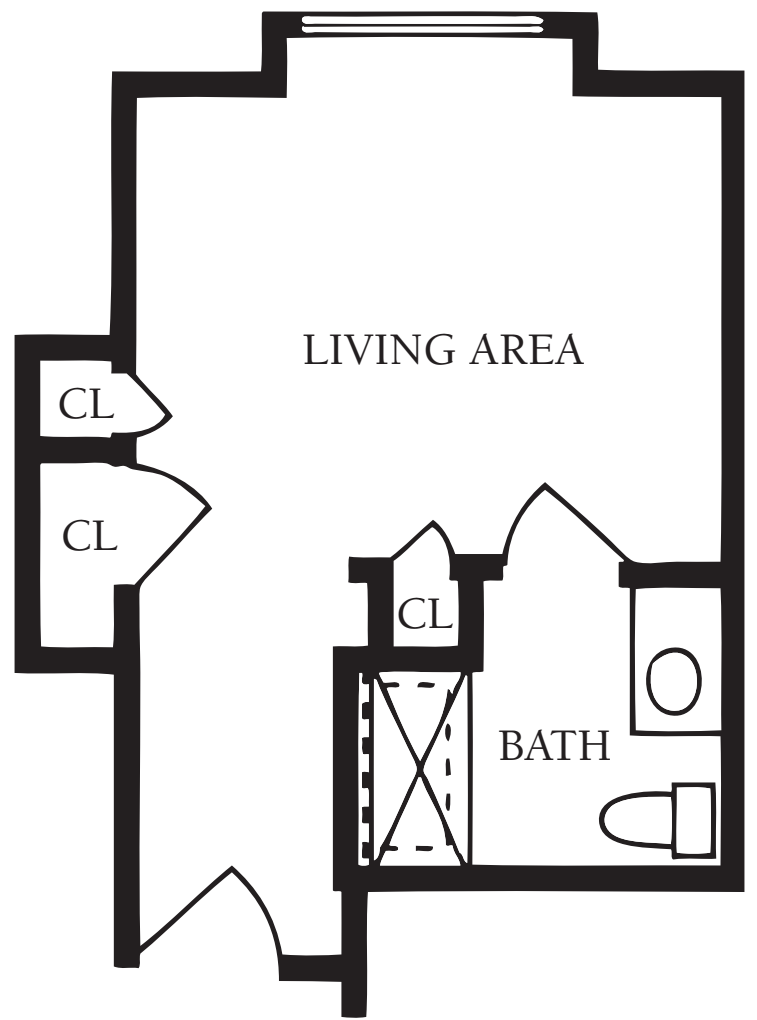

# RICHMOND PLACE

## PERSONALIZED ASSISTED LIVING

**STUDIO B**  
Approximately 370 Sq. Ft.

**STUDIO A**  
Approximately 335-375 Sq. Ft.

PERSONALIZED ASSISTED LIVING

**SEMI-PRIVATE**  
Approximately 570-575 Sq. Ft.

**PRIVATE**  
Approximately 315-425 Sq. Ft.

**DELUXE PRIVATE**  
Approximately 685 Sq. Ft.