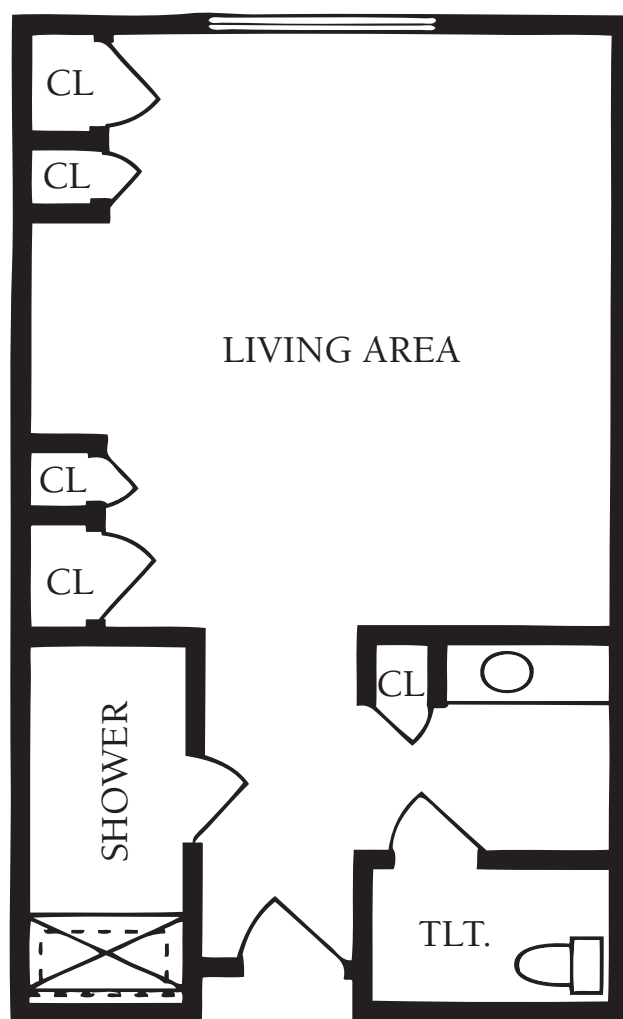

### STUDIO DELUXE B

Approximately 530 Sq. Ft.

# RICHMOND PLACE

## PERSONALIZED ASSISTED LIVING

**STUDIO B**  
Approximately 370 Sq. Ft.

**STUDIO A**  
Approximately 335-375 Sq. Ft.

PERSONALIZED ASSISTED LIVING

**SEMI-PRIVATE**  
Approximately 570-575 Sq. Ft.

**PRIVATE**  
Approximately 315-425 Sq. Ft.

**DELUXE PRIVATE**  
Approximately 685 Sq. Ft.