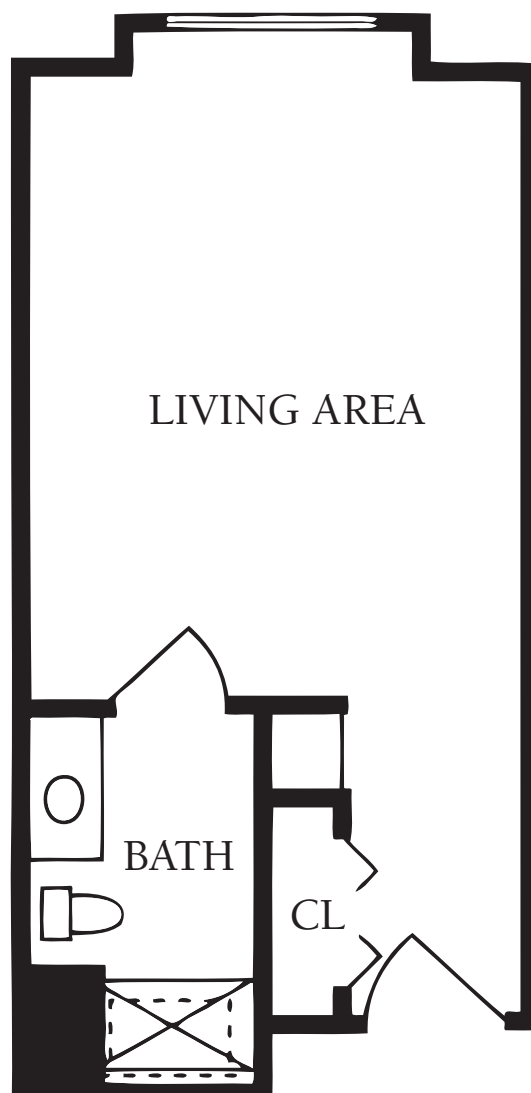

# RICHMOND PLACE

## PERSONALIZED ASSISTED LIVING

**STUDIO B**  
Approximately 370 Sq. Ft.

**STUDIO A**  
Approximately 335-375 Sq. Ft.

PERSONALIZED ASSISTED LIVING

**SEMI-PRIVATE**  
Approximately 570-575 Sq. Ft.

**PRIVATE**  
Approximately 315-425 Sq. Ft.