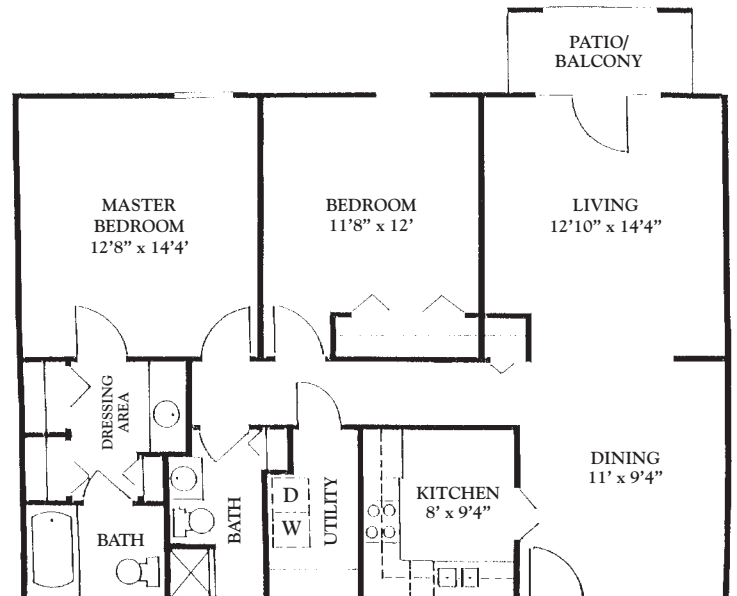

ONE BEDROOM WITH DEN E

Approximately 924 Sq. Ft.

TWO BEDROOM F

Approximately 1000-1064 Sq. Ft.