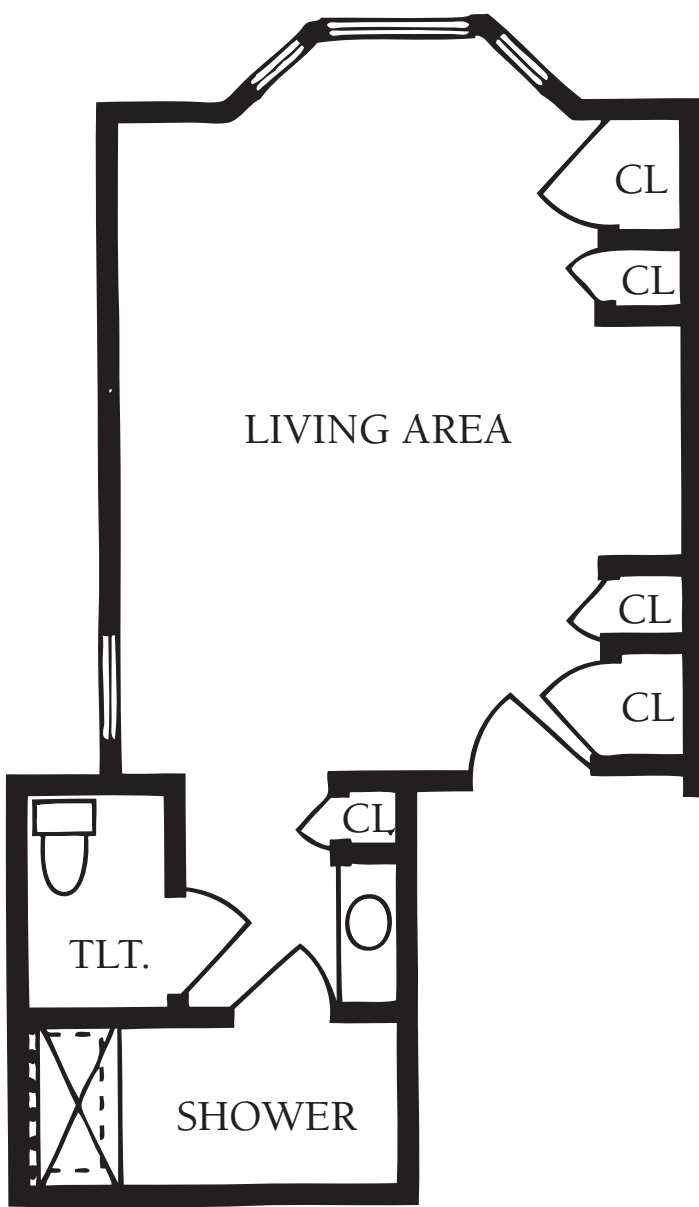

# RICHMOND PLACE

## PERSONALIZED ASSISTED LIVING

**STUDIO B**  
Approximately 370 Sq. Ft.

**STUDIO A**  
Approximately 335-375 Sq. Ft.

PERSONALIZED ASSISTED LIVING

**SEMI-PRIVATE**  
Approximately 570-575 Sq. Ft.

**PRIVATE**  
Approximately 315-425 Sq. Ft.

**DELUXE PRIVATE**  
Approximately 685 Sq. Ft.