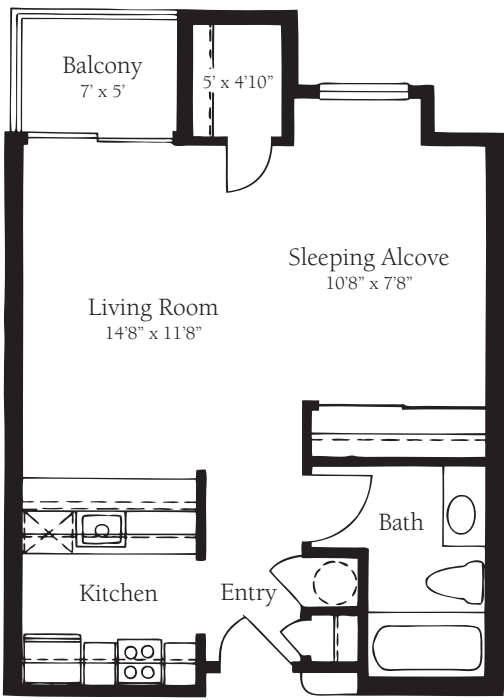

SANTA CATALINA VILLAS

BOUGAINVILLEA
Studio – 492 sq. ft.*
plus patio/balcony

COTTONWOOD
One Bedroom – 602 sq. ft.*

GARDENIA
One Bedroom – 726 sq. ft.*

JASMINE
One Bedroom – 727 sq. ft.*

MAGNOLIA
Two Bedroom
905 sq. ft. plus Balcony/Patio

VERBENA
Deluxe Two Bedroom
1043 sq. ft. plus Balcony/Patio

WILLOW
Super Two Bedroom
1455 sq. ft. plus Balcony/Patio

SANTA CATALINA VILLAS

PIMA
Studio – 335 sq. ft.

SABINO
One Bedroom – 460 sq. ft.

ROMERO
One Bedroom – 420 sq. ft.

VENTANA
One Bedroom – 510 sq. ft.