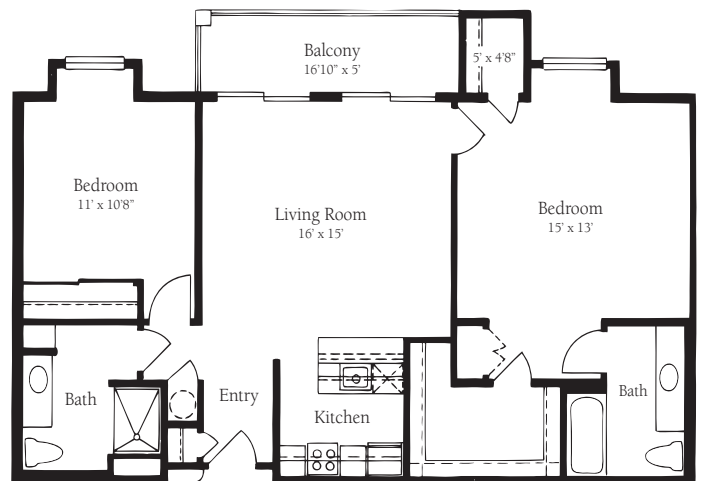

SANTA CATALINA VILLAS

BOUGAINVILLEA
Studio – 492 sq. ft.*
plus patio/balcony

COTTONWOOD
One Bedroom – 602 sq. ft.*

GARDENIA
One Bedroom – 726 sq. ft.*

JASMINE
One Bedroom – 727 sq. ft.*

MAGNOLIA
Two Bedroom
905 sq. ft. plus Balcony/Patio

VERBENA
Deluxe Two Bedroom
1043 sq. ft. plus Balcony/Patio

WILLOW
Super Two Bedroom
1455 sq. ft. plus Balcony/Patio

SANTA CATALINA VILLAS

PIMA
Studio – 335 sq. ft.

SABINO
One Bedroom – 460 sq. ft.

ROMERO
One Bedroom – 420 sq. ft.

VENTANA
One Bedroom – 510 sq. ft.