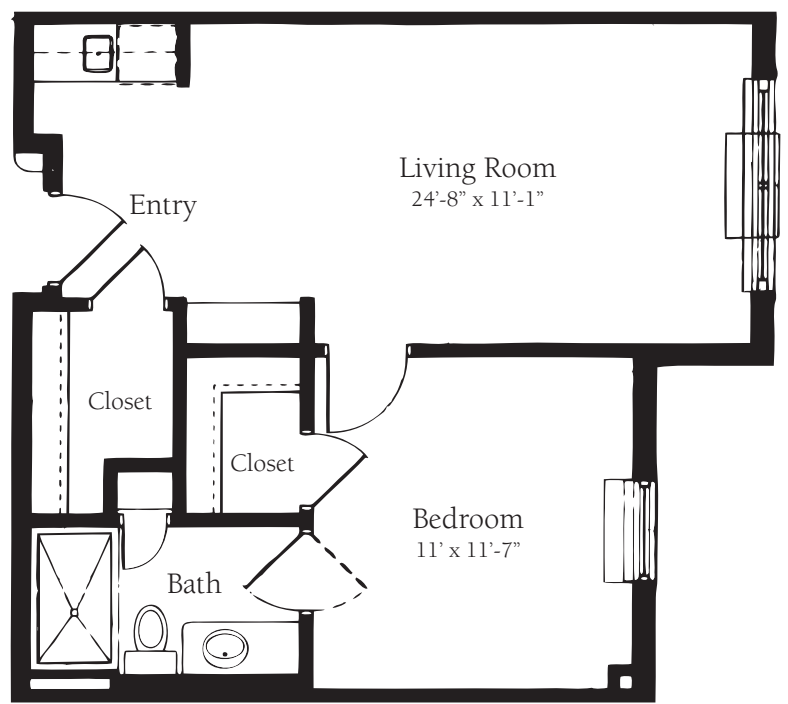

SANTA CATALINA VILLAS

BOUGAINVILLEA
Studio – 492 sq. ft.*
plus patio/balcony

COTTONWOOD
One Bedroom – 602 sq. ft.*

GARDENIA
One Bedroom – 726 sq. ft.*

JASMINE
One Bedroom – 727 sq. ft.*

MAGNOLIA
Two Bedroom
905 sq. ft. plus Balcony/Patio

VERBENA
Deluxe Two Bedroom
1043 sq. ft. plus Balcony/Patio

WILLOW
Super Two Bedroom
1455 sq. ft. plus Balcony/Patio

SANTA CATALINA VILLAS

PIMA
Studio – 335 sq. ft.

SABINO
One Bedroom – 460 sq. ft.

ROMERO
One Bedroom – 420 sq. ft.

VENTANA
One Bedroom – 510 sq. ft.