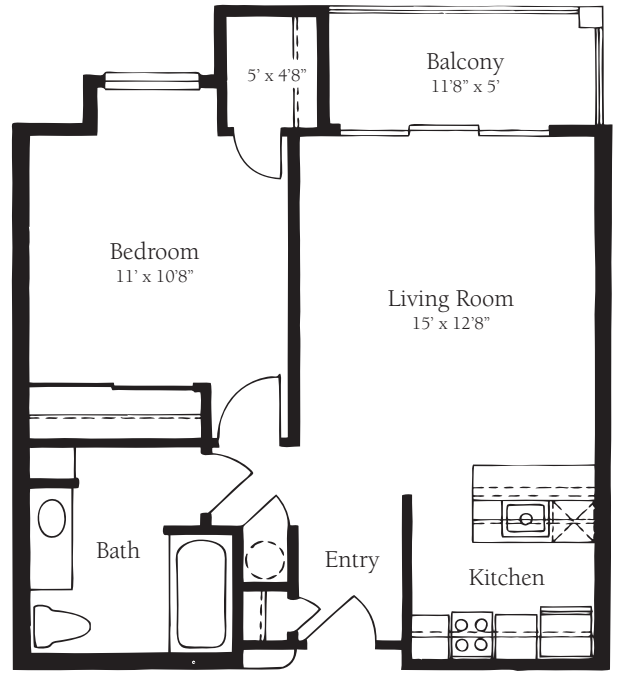

SANTA CATALINA VILLAS

BOUGAINVILLEA
Studio – 492 sq. ft.*
plus patio/balcony

COTTONWOOD
One Bedroom – 602 sq. ft.*

GARDENIA
One Bedroom – 726 sq. ft.*

JASMINE
One Bedroom – 727 sq. ft.*

MAGNOLIA
Two Bedroom
905 sq. ft. plus Balcony/Patio

VERBENA
Deluxe Two Bedroom
1043 sq. ft. plus Balcony/Patio

WILLOW
Super Two Bedroom
1455 sq. ft. plus Balcony/Patio

SANTA CATALINA VILLAS

PIMA
Studio – 335 sq. ft.

SABINO
One Bedroom – 460 sq. ft.

ROMERO
One Bedroom – 420 sq. ft.

VENTANA
One Bedroom – 510 sq. ft.