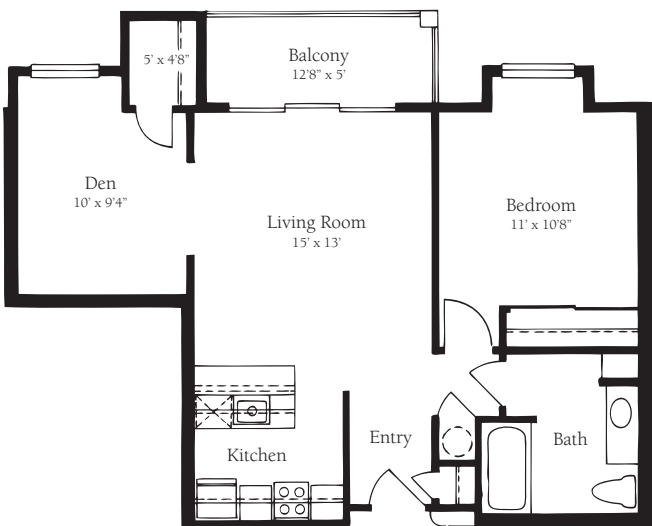

SANTA CATALINA VILLAS

BOUGAINVILLEA
Studio – 492 sq. ft.*
plus patio/balcony

COTTONWOOD
One Bedroom – 602 sq. ft.*

GARDENIA
One Bedroom – 726 sq. ft.*

JASMINE
One Bedroom – 727 sq. ft.*

MAGNOLIA
Two Bedroom
905 sq. ft. plus Balcony/Patio

VERBENA
Deluxe Two Bedroom
1043 sq. ft. plus Balcony/Patio

WILLOW
Super Two Bedroom
1455 sq. ft. plus Balcony/Patio

SANTA CATALINA VILLAS

PIMA
Studio – 335 sq. ft.

SABINO
One Bedroom – 460 sq. ft.

ROMERO
One Bedroom – 420 sq. ft.

VENTANA
One Bedroom – 510 sq. ft.