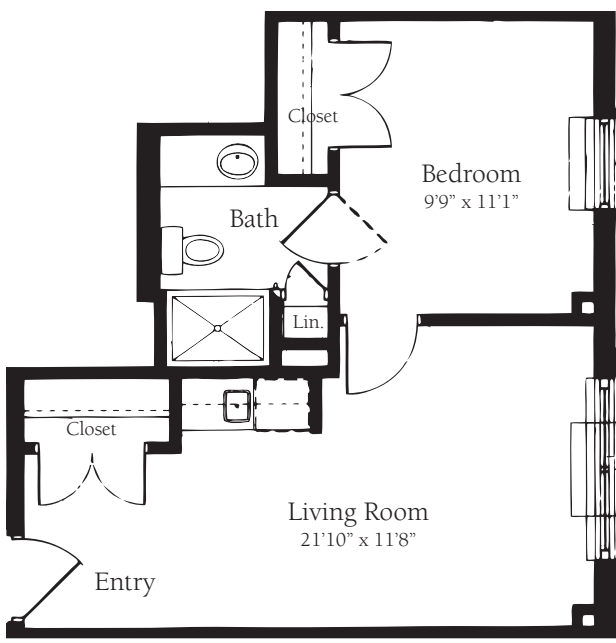

SANTA CATALINA VILLAS

BOUGAINVILLEA
Studio – 492 sq. ft.*
plus patio/balcony

COTTONWOOD
One Bedroom – 602 sq. ft.*

GARDENIA
One Bedroom – 726 sq. ft.*

JASMINE
One Bedroom – 727 sq. ft.*

MAGNOLIA
Two Bedroom
905 sq. ft. plus Balcony/Patio

VERBENA
Deluxe Two Bedroom
1043 sq. ft. plus Balcony/Patio

WILLOW
Super Two Bedroom
1455 sq. ft. plus Balcony/Patio

SANTA CATALINA VILLAS

PIMA
Studio – 335 sq. ft.

SABINO
One Bedroom – 460 sq. ft.

ROMERO
One Bedroom – 420 sq. ft.

VENTANA
One Bedroom – 510 sq. ft.