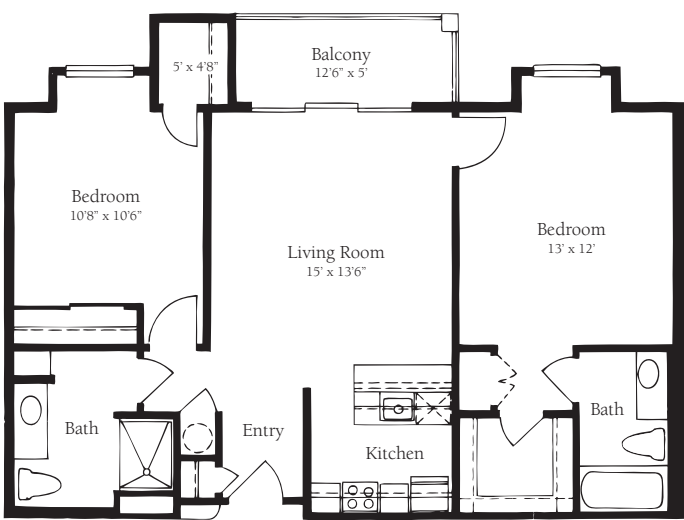

SANTA CATALINA VILLAS

BOUGAINVILLEA
Studio – 492 sq. ft.*
plus patio/balcony

COTTONWOOD
One Bedroom – 602 sq. ft.*

GARDENIA
One Bedroom – 726 sq. ft.*

JASMINE
One Bedroom – 727 sq. ft.*

MAGNOLIA
Two Bedroom
905 sq. ft. plus Balcony/Patio

VERBENA
Deluxe Two Bedroom
1043 sq. ft. plus Balcony/Patio

WILLOW
Super Two Bedroom
1455 sq. ft. plus Balcony/Patio

SANTA CATALINA VILLAS

PIMA
Studio – 335 sq. ft.

SABINO
One Bedroom – 460 sq. ft.

ROMERO
One Bedroom – 420 sq. ft.

VENTANA
One Bedroom – 510 sq. ft.