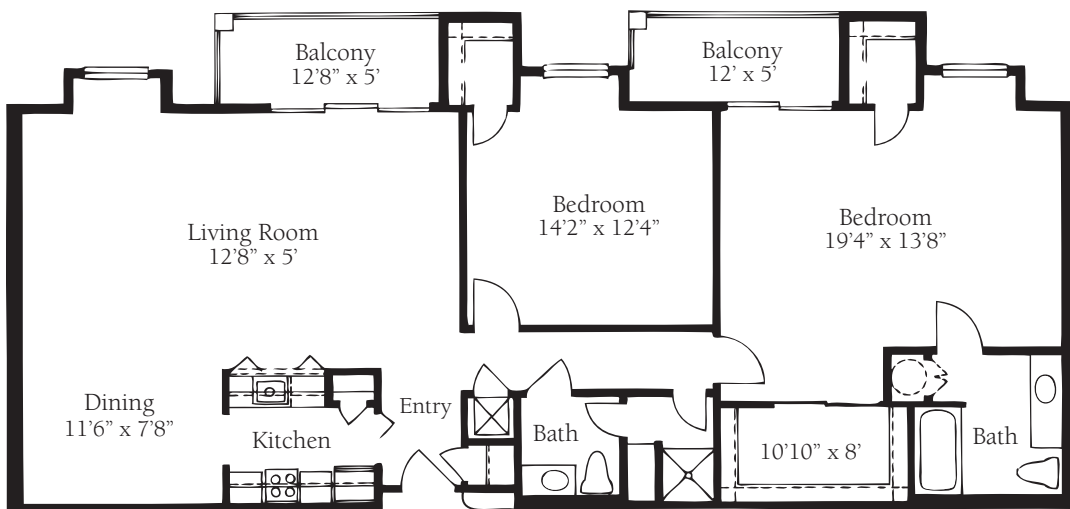

SANTA CATALINA VILLAS

BOUGAINVILLEA
Studio – 492 sq. ft.*
plus patio/balcony

COTTONWOOD
One Bedroom – 602 sq. ft.*

GARDENIA
One Bedroom – 726 sq. ft.*

JASMINE
One Bedroom – 727 sq. ft.*

MAGNOLIA
Two Bedroom
905 sq. ft. plus Balcony/Patio

VERBENA
Deluxe Two Bedroom
1043 sq. ft. plus Balcony/Patio

WILLOW
Super Two Bedroom
1455 sq. ft. plus Balcony/Patio

SANTA CATALINA VILLAS

PIMA
Studio – 335 sq. ft.

SABINO
One Bedroom – 460 sq. ft.

ROMERO
One Bedroom – 420 sq. ft.

VENTANA
One Bedroom – 510 sq. ft.