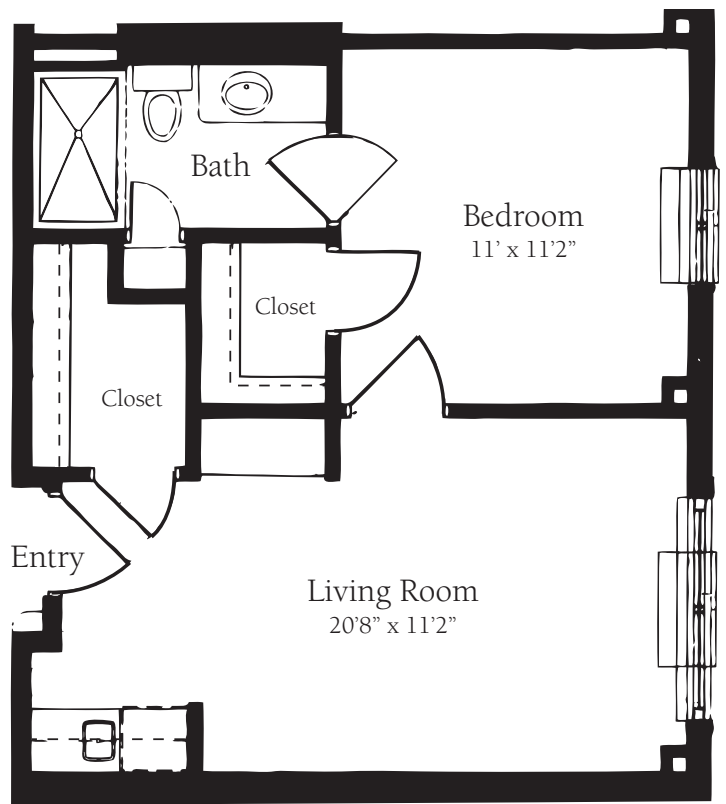

SANTA CATALINA VILLAS

BOUGAINVILLEA
Studio – 492 sq. ft.*
plus patio/balcony

COTTONWOOD
One Bedroom – 602 sq. ft.*

GARDENIA
One Bedroom – 726 sq. ft.*

JASMINE
One Bedroom – 727 sq. ft.*

MAGNOLIA
Two Bedroom
905 sq. ft. plus Balcony/Patio

VERBENA
Deluxe Two Bedroom
1043 sq. ft. plus Balcony/Patio

WILLOW
Super Two Bedroom
1455 sq. ft. plus Balcony/Patio

SANTA CATALINA VILLAS

PIMA
Studio – 335 sq. ft.

SABINO
One Bedroom – 460 sq. ft.

ROMERO
One Bedroom – 420 sq. ft.

VENTANA
One Bedroom – 510 sq. ft.