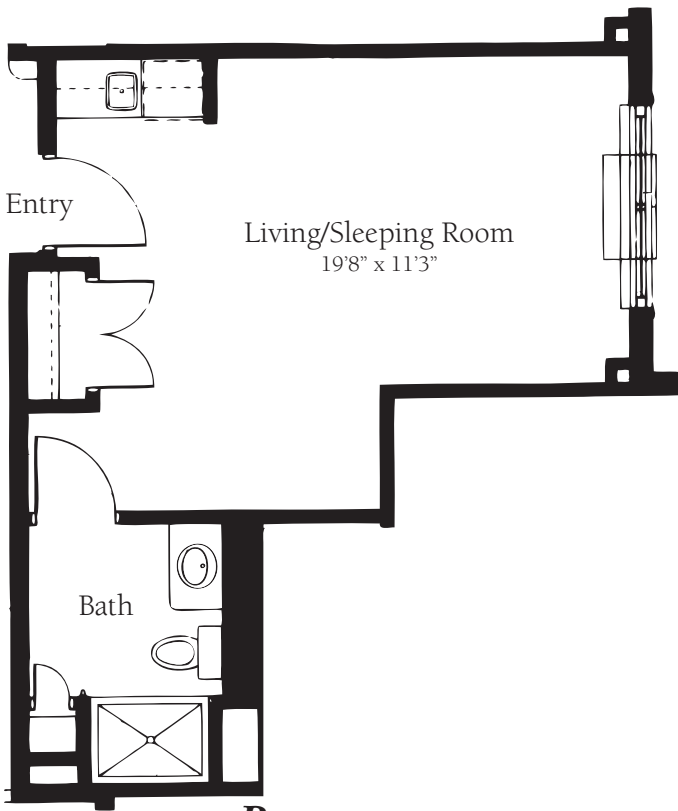

SANTA CATALINA VILLAS

BOUGAINVILLEA
Studio – 492 sq. ft.*
plus patio/balcony

COTTONWOOD
One Bedroom – 602 sq. ft.*

GARDENIA
One Bedroom – 726 sq. ft.*

JASMINE
One Bedroom – 727 sq. ft.*

MAGNOLIA
Two Bedroom
905 sq. ft. plus Balcony/Patio

VERBENA
Deluxe Two Bedroom
1043 sq. ft. plus Balcony/Patio

WILLOW
Super Two Bedroom
1455 sq. ft. plus Balcony/Patio

SANTA CATALINA VILLAS

PIMA
Studio – 335 sq. ft.

SABINO
One Bedroom – 460 sq. ft.

ROMERO
One Bedroom – 420 sq. ft.

VENTANA
One Bedroom – 510 sq. ft.