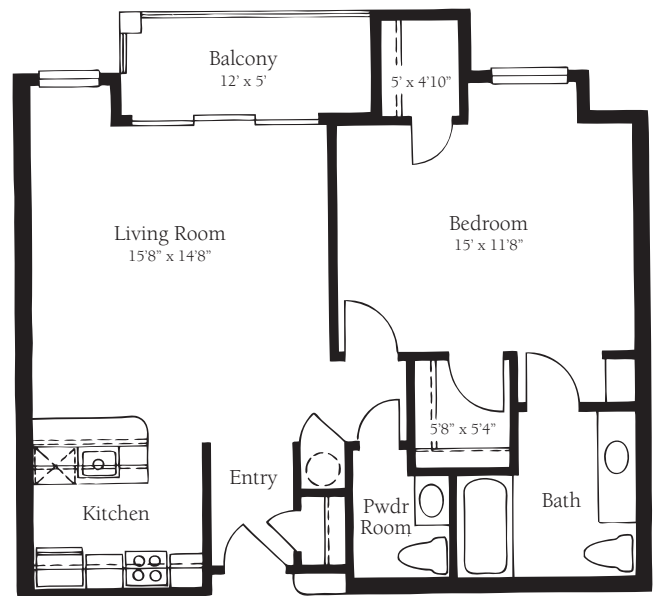

SANTA CATALINA VILLAS

BOUGAINVILLEA
Studio – 492 sq. ft.*
plus patio/balcony

COTTONWOOD
One Bedroom – 602 sq. ft.*

GARDENIA
One Bedroom – 726 sq. ft.*

JASMINE
One Bedroom – 727 sq. ft.*

MAGNOLIA
Two Bedroom
905 sq. ft. plus Balcony/Patio

VERBENA
Deluxe Two Bedroom
1043 sq. ft. plus Balcony/Patio

WILLOW
Super Two Bedroom
1455 sq. ft. plus Balcony/Patio

SANTA CATALINA VILLAS

PIMA
Studio – 335 sq. ft.

SABINO
One Bedroom – 460 sq. ft.

ROMERO
One Bedroom – 420 sq. ft.

VENTANA
One Bedroom – 510 sq. ft.