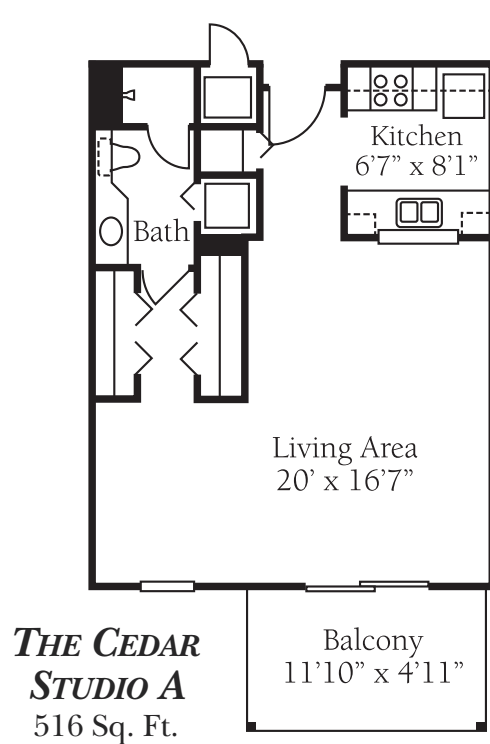

INDEPENDENT LIVING

CARRIAGE CLUB JACKSONVILLE

PERSONALIZED ASSISTED LIVING

STUDIO
250 Sq. Ft.