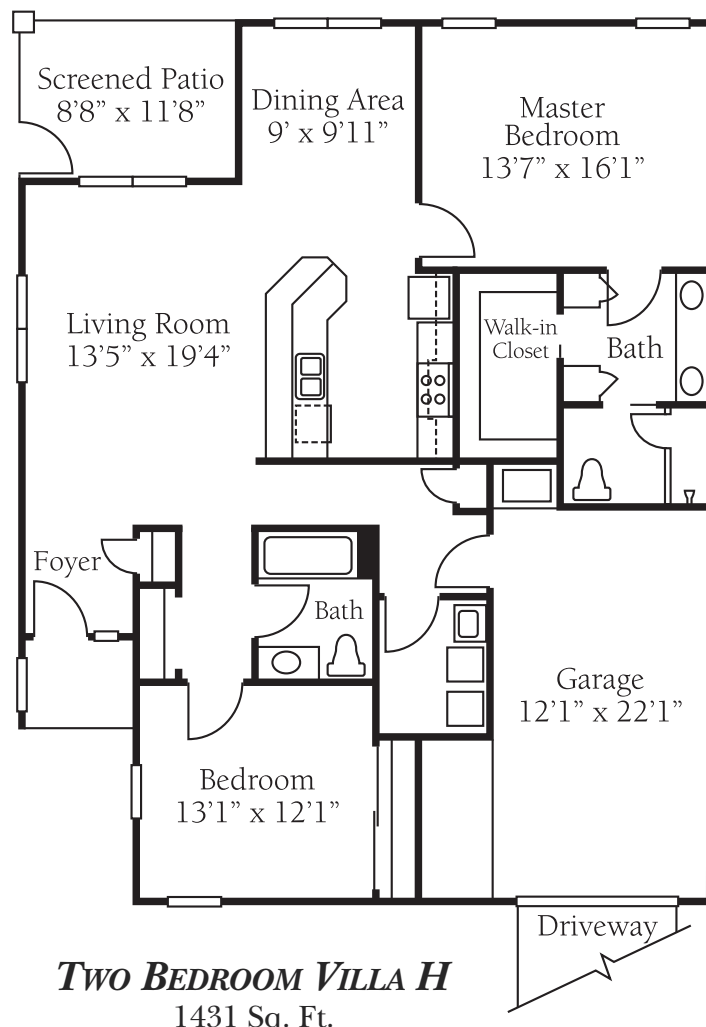

INDEPENDENT LIVING

CARRIAGE CLUB JACKSONVILLE

PERSONALIZED ASSISTED LIVING

STUDIO
250 Sq. Ft.