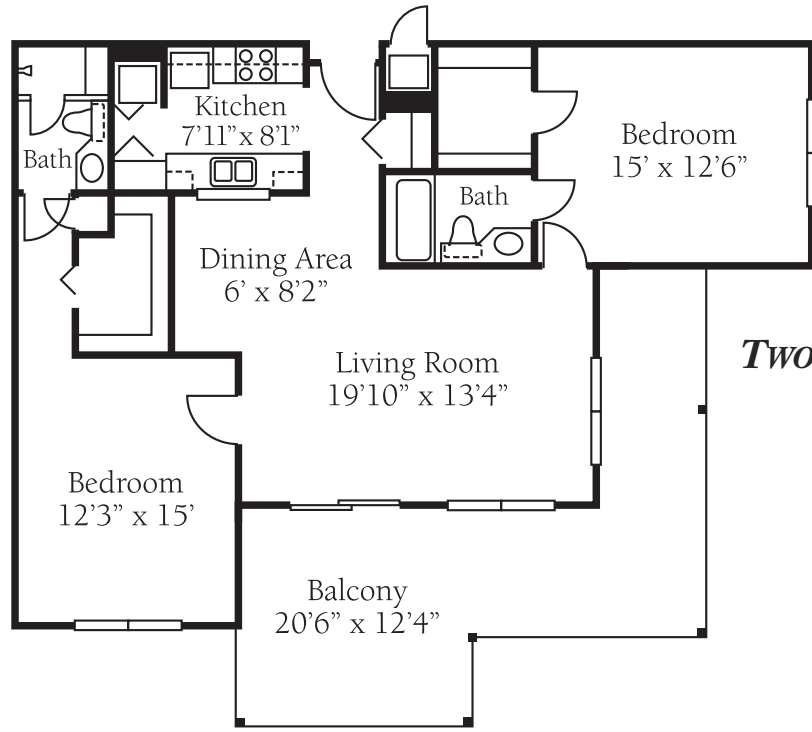

INDEPENDENT LIVING

CARRIAGE CLUB JACKSONVILLE

PERSONALIZED ASSISTED LIVING

STUDIO
250 Sq. Ft.