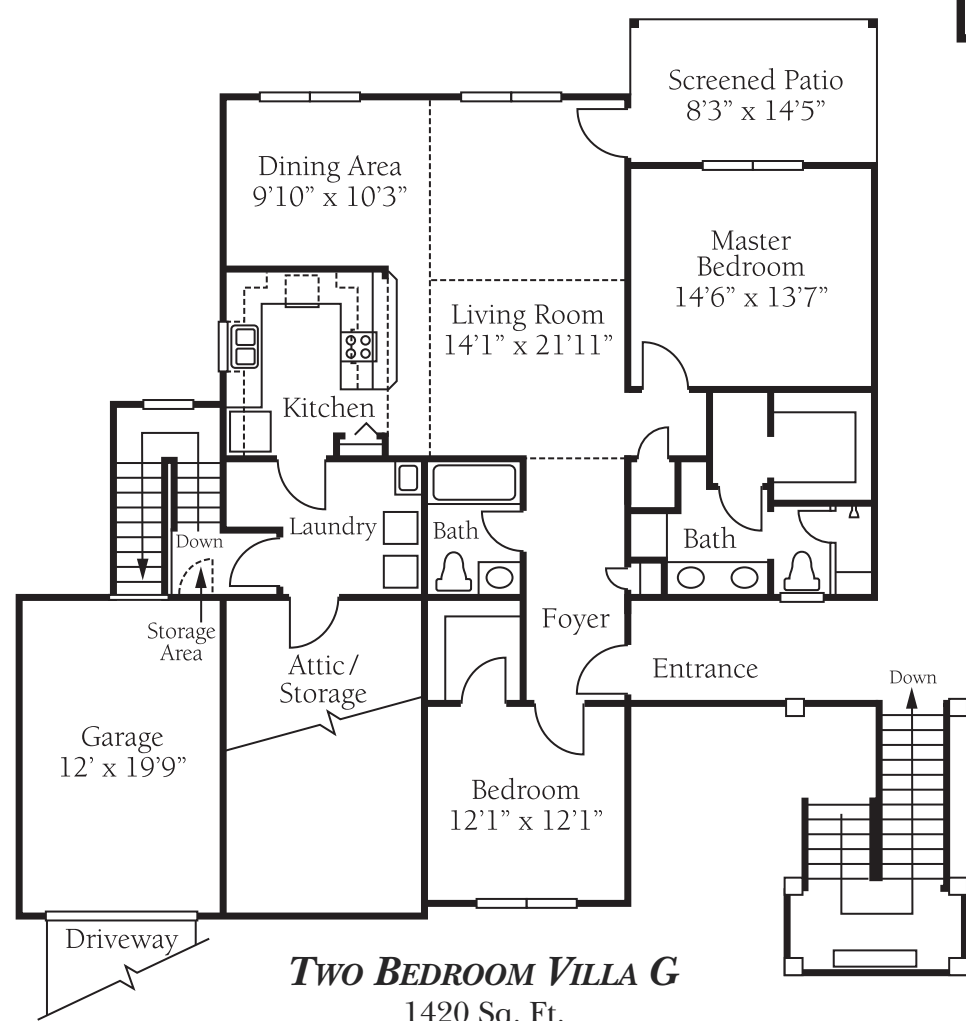

INDEPENDENT LIVING

CARRIAGE CLUB JACKSONVILLE

PERSONALIZED ASSISTED LIVING

STUDIO
250 Sq. Ft.