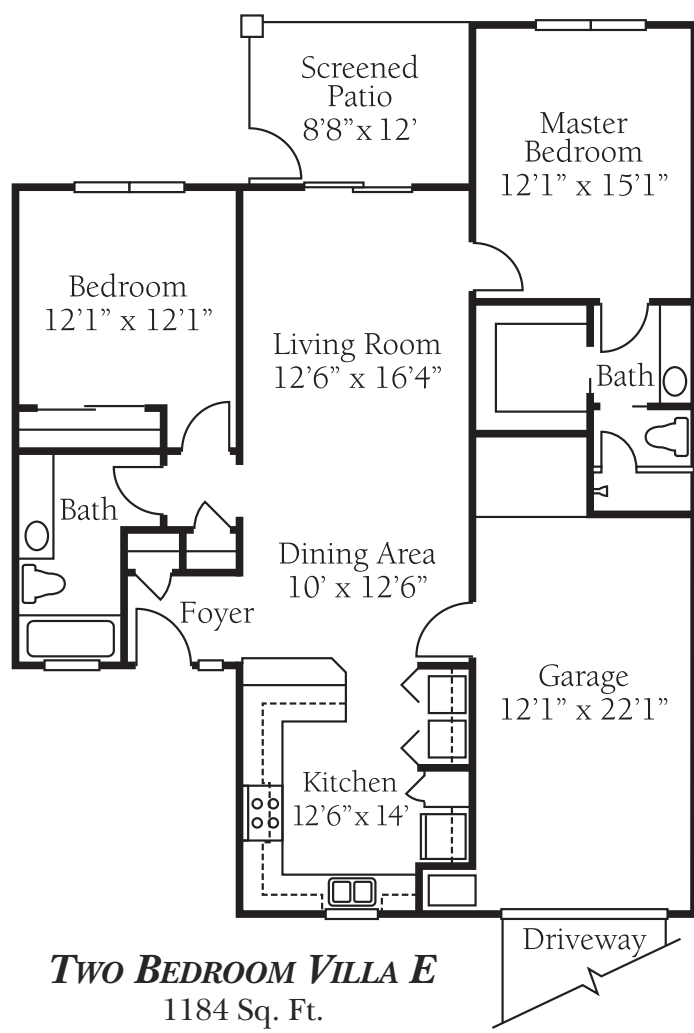

INDEPENDENT LIVING

CARRIAGE CLUB JACKSONVILLE

PERSONALIZED ASSISTED LIVING

STUDIO
250 Sq. Ft.