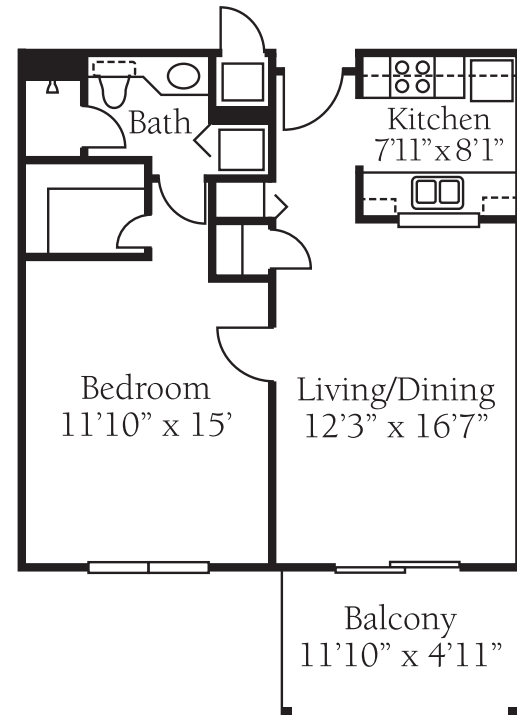

INDEPENDENT LIVING

CARRIAGE CLUB JACKSONVILLE

PERSONALIZED ASSISTED LIVING

STUDIO
250 Sq. Ft.