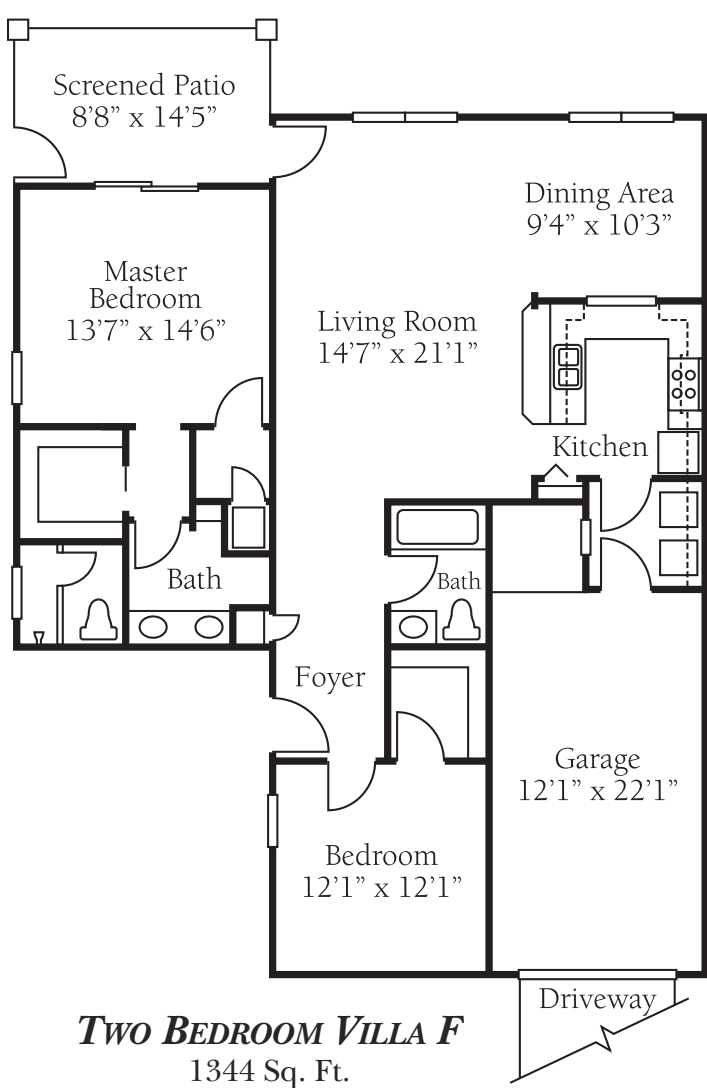

INDEPENDENT LIVING

CARRIAGE CLUB JACKSONVILLE

PERSONALIZED ASSISTED LIVING

STUDIO
250 Sq. Ft.