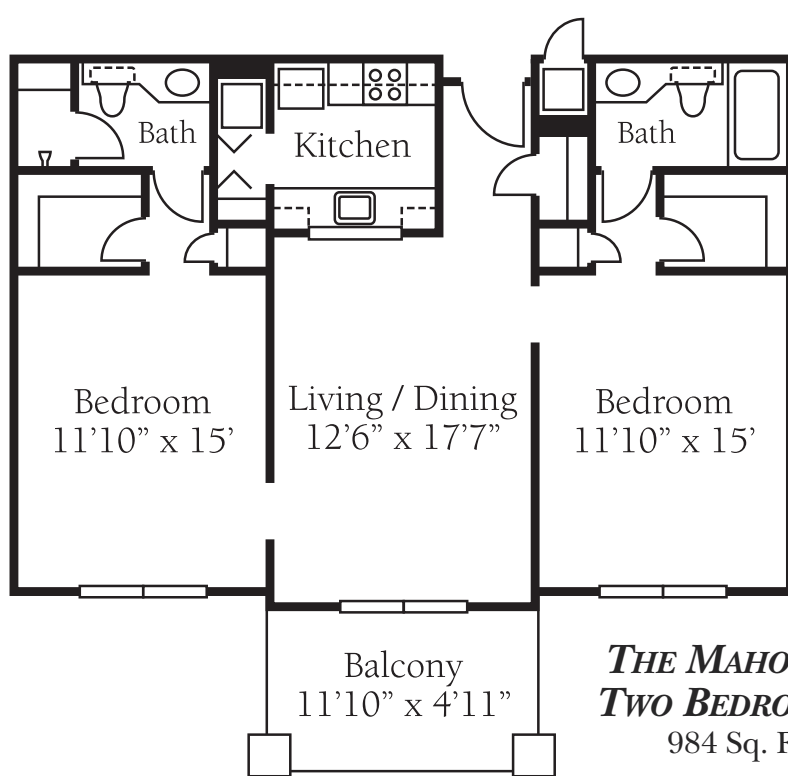

INDEPENDENT LIVING

CARRIAGE CLUB JACKSONVILLE

PERSONALIZED ASSISTED LIVING

STUDIO
250 Sq. Ft.