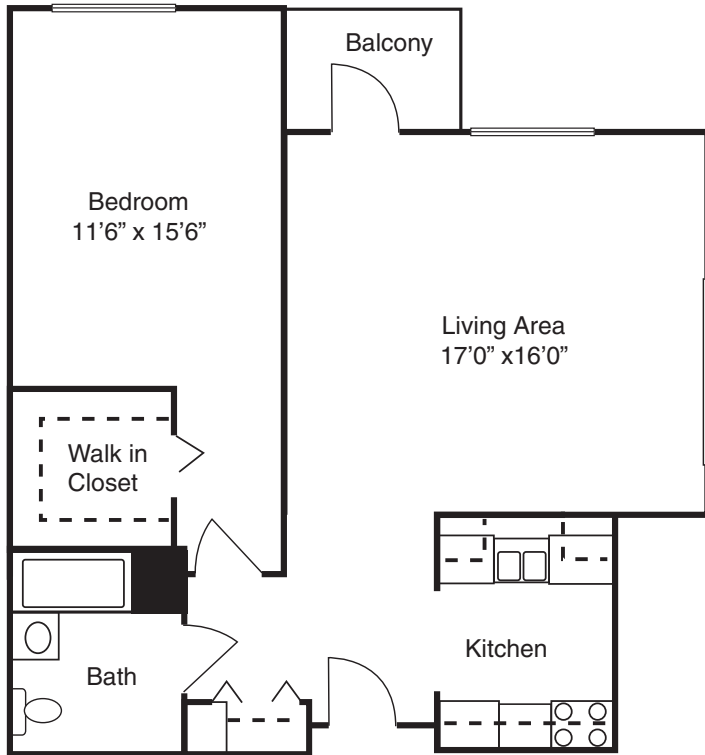

## *THE ALLEGHENY*

One Bedroom, One Bath  
Approximately 798 Sq. Ft.

## *THE WESTMORELAND*

Two Bedroom, Two Bath  
Approximately 1,049 Sq. Ft.

  
**THE DEVONSHIRE**  
— MT. LEBANON —  
BROOKDALE SENIOR LIVING

1050 McNeilly Rd.  
Pittsburgh, Pennsylvania 15226  
**(412) 343-2200**  
[www.brookdaleliving.com](http://www.brookdaleliving.com)

*Floor plans may vary based on location. All dimensions are approximate.*