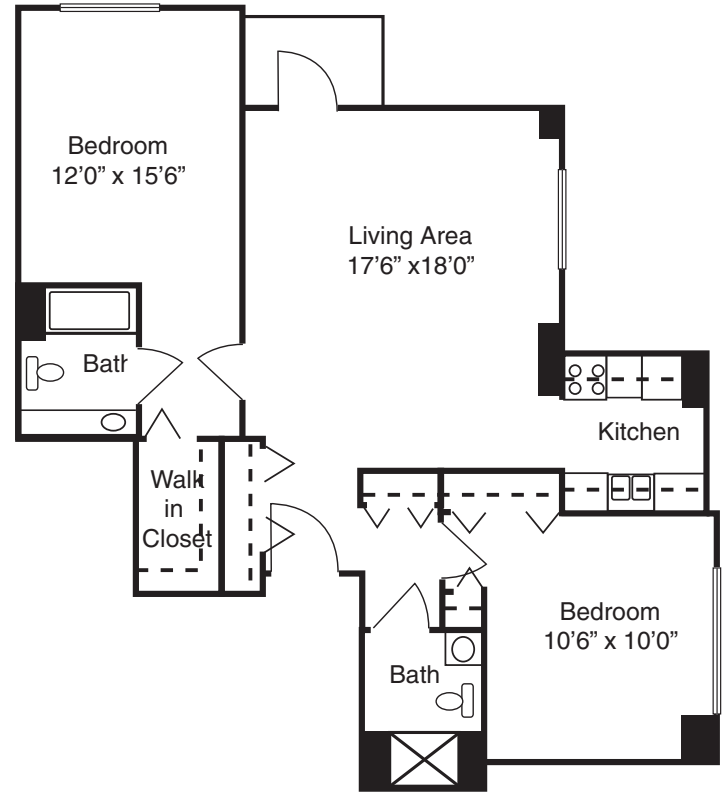

## *THE ALLEGHENY*

One Bedroom, One Bath  
Approximately 798 Sq. Ft.

## *THE WESTMORELAND*

Two Bedroom, Two Bath  
Approximately 1,049 Sq. Ft.

  
**THE DEVONSHIRE**  
— MT. LEBANON —  
BROOKDALE SENIOR LIVING

1050 McNeilly Rd.  
Pittsburgh, Pennsylvania 15226  
**(412) 343-2200**  
[www.brookdaleliving.com](http://www.brookdaleliving.com)

*Floor plans may vary based on location. All dimensions are approximate.*