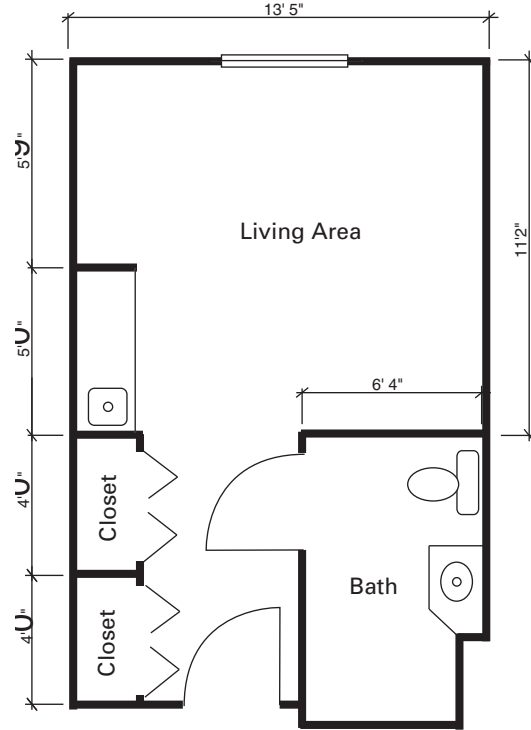

SOUTHLAND SUITES LONGWOOD

DELUXE STUDIO

One Bedroom, One Bath
366 Square Feet

STUDIO

One Bedroom, One Bath
300 Square Feet

TWO BEDROOM

Two Bedroom, One Bath
692 Square Feet