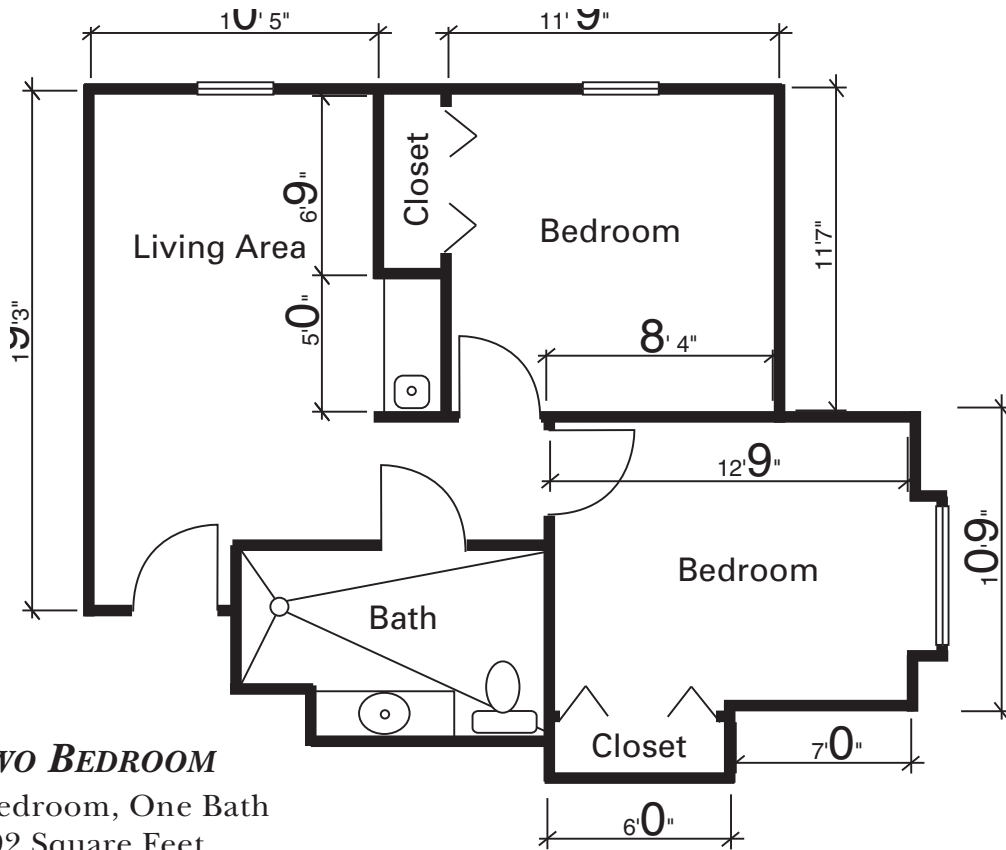

SOUTHLAND SUITES LONGWOOD

DELUXE STUDIO

One Bedroom, One Bath
366 Square Feet

STUDIO

One Bedroom, One Bath
300 Square Feet

TWO BEDROOM

Two Bedroom, One Bath
692 Square Feet