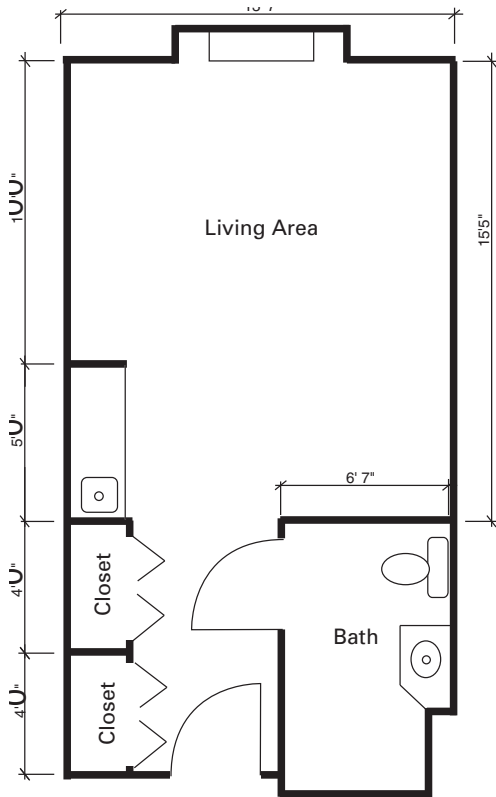

SOUTHLAND SUITES LONGWOOD

DELUXE STUDIO

One Bedroom, One Bath
366 Square Feet

STUDIO

One Bedroom, One Bath
300 Square Feet

TWO BEDROOM

Two Bedroom, One Bath
692 Square Feet