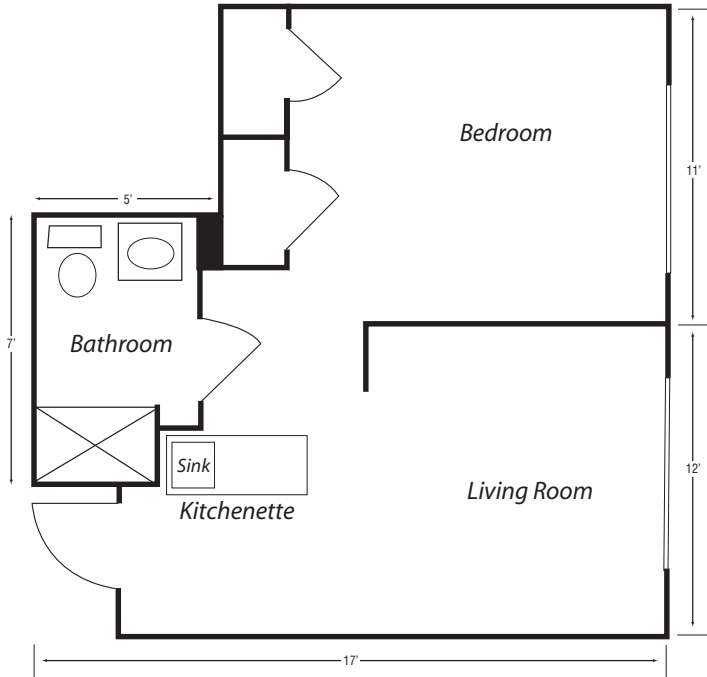

# CAROLINA HOUSE CARY

## ONE BEDROOM APARTMENT

391 Sq. Ft.

## COMPANION SUITE COURTYARD STUDIO

320 Sq. Ft.

## DELUXE PRIVATE SUITE

360 Sq. Ft.