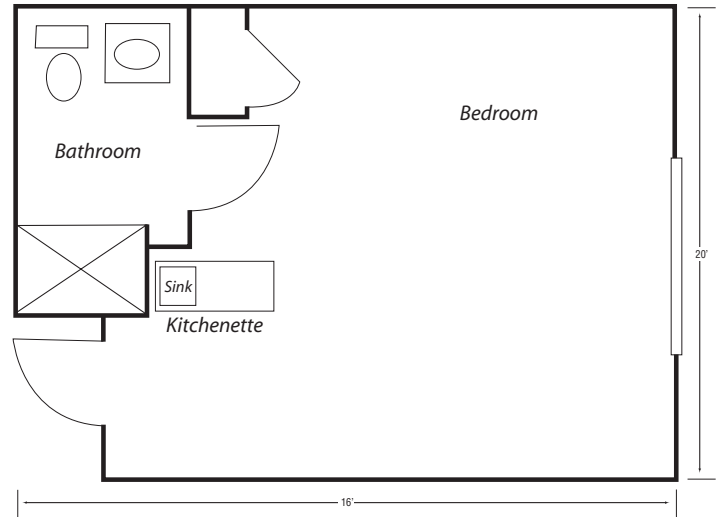

# CAROLINA HOUSE CARY

## COMPANION SUITE COURTYARD STUDIO

320 Sq. Ft.

## DELUXE PRIVATE SUITE

360 Sq. Ft.

## BAYVIEW STUDIO

320 Sq. Ft.