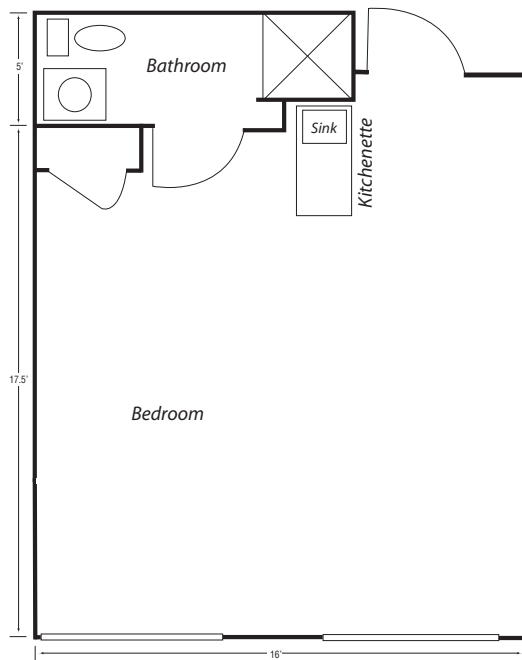

## ONE BEDROOM APARTMENT

391 Sq. Ft.

## COMPANION SUITE COURTYARD STUDIO

320 Sq. Ft.

## DELUXE PRIVATE SUITE

360 Sq. Ft.

## BAYVIEW STUDIO

320 Sq. Ft.