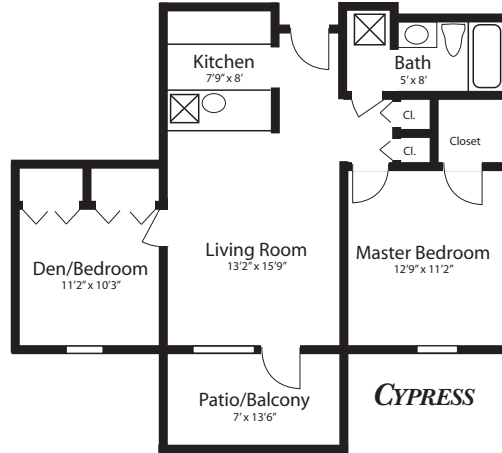

CRYSTAL BAY FLOOR PLANS

GULF BREEZE

HIGH TIDE

BLUE HERON

AZALEA

CYPRESS

FOUNTAIN GLOW

DRIFTWOOD