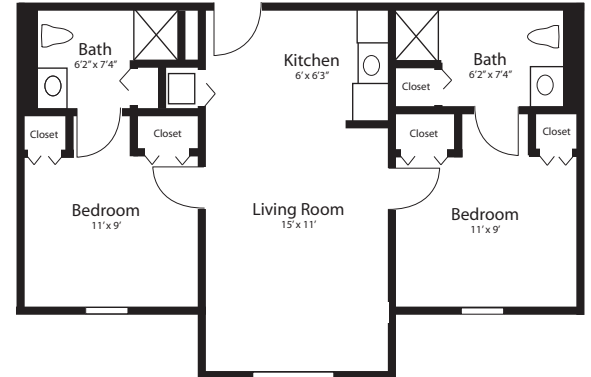

CRYSTAL BAY FLOOR PLANS

GULF BREEZE

HIGH TIDE

BLUE HERON

AZALEA

CYPRESS

FOUNTAIN GLOW

DRIFTWOOD