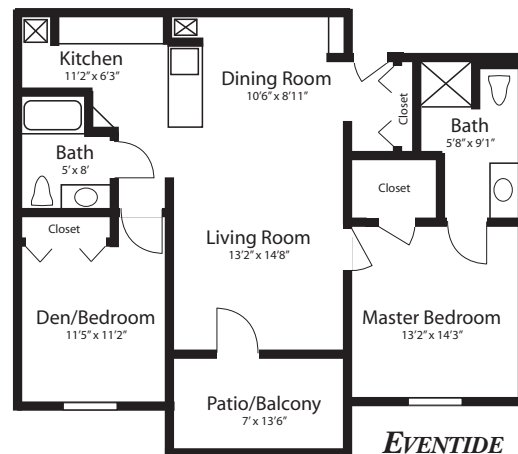

CRYSTAL BAY FLOOR PLANS

GULF BREEZE

HIGH TIDE

BLUE HERON

AZALEA

CYPRESS

FOUNTAIN GLOW

DRIFTWOOD