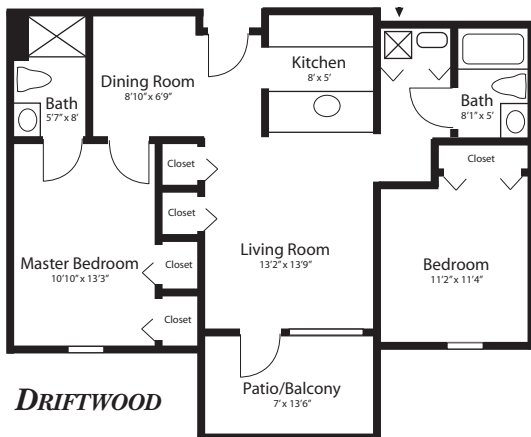

CRYSTAL BAY FLOOR PLANS

GULF BREEZE

HIGH TIDE

BLUE HERON

AZALEA

CYPRESS

FOUNTAIN GLOW

DRIFTWOOD