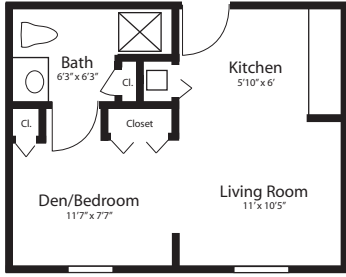

CRYSTAL BAY FLOOR PLANS

GULF BREEZE

HIGH TIDE

BLUE HERON

AZALEA

CYPRESS

FOUNTAIN GLOW

DRIFTWOOD