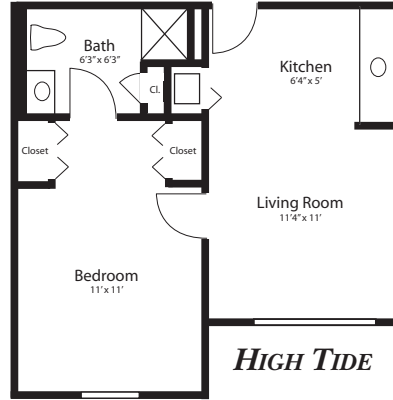

CRYSTAL BAY FLOOR PLANS

GULF BREEZE

HIGH TIDE

BLUE HERON

AZALEA

CYPRESS

FOUNTAIN GLOW

DRIFTWOOD