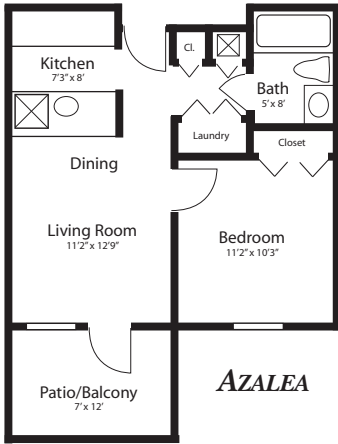

CRYSTAL BAY FLOOR PLANS

GULF BREEZE

HIGH TIDE

BLUE HERON

AZALEA

CYPRESS

FOUNTAIN GLOW

DRIFTWOOD