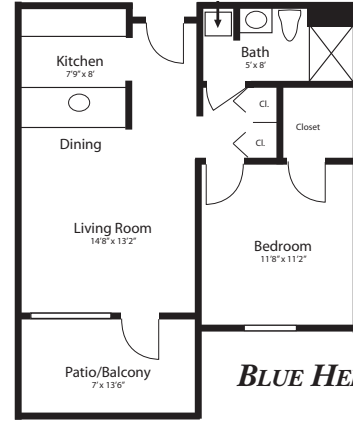

CRYSTAL BAY FLOOR PLANS

GULF BREEZE

HIGH TIDE

BLUE HERON

AZALEA

CYPRESS

FOUNTAIN GLOW

DRIFTWOOD