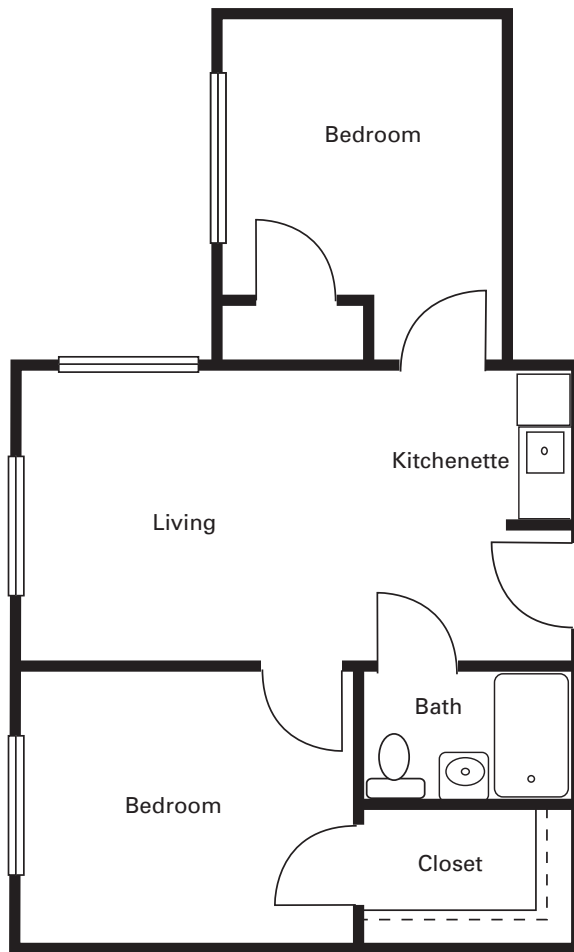

# WYNWOOD VERNON

## STUDIO

373 Square Feet

## ONE BEDROOM

530 Square Feet

## TWO BEDROOM

670 Square Feet