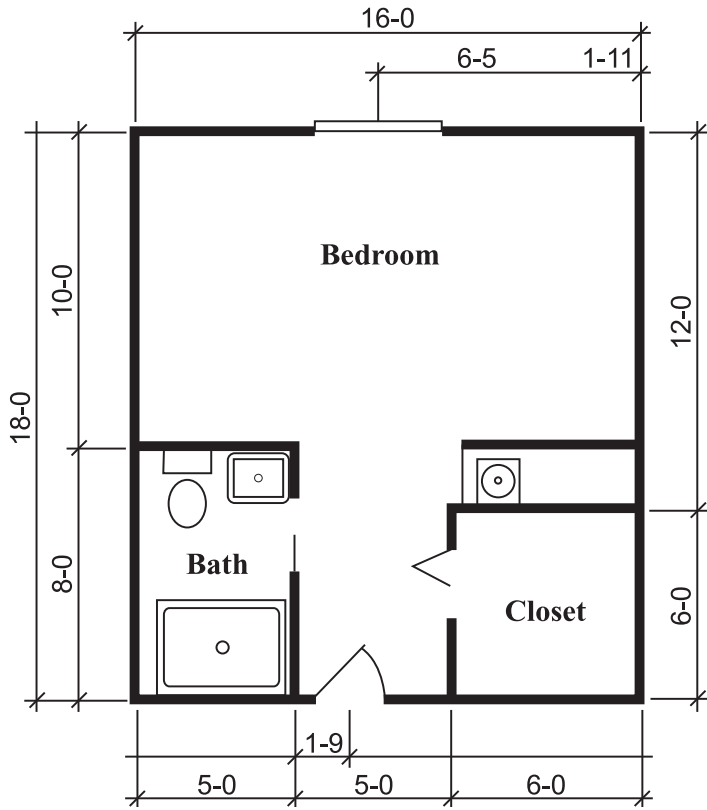

STERLING HOUSE WACO

SILVERDALE SUITE

One Bedroom, One Bath
288 Square Feet

TOWNSEND SUITE

One Bedroom, One Bath
324 Square Feet

RICHMOND SUITE

One Bedroom, One Bath
360 Square Feet