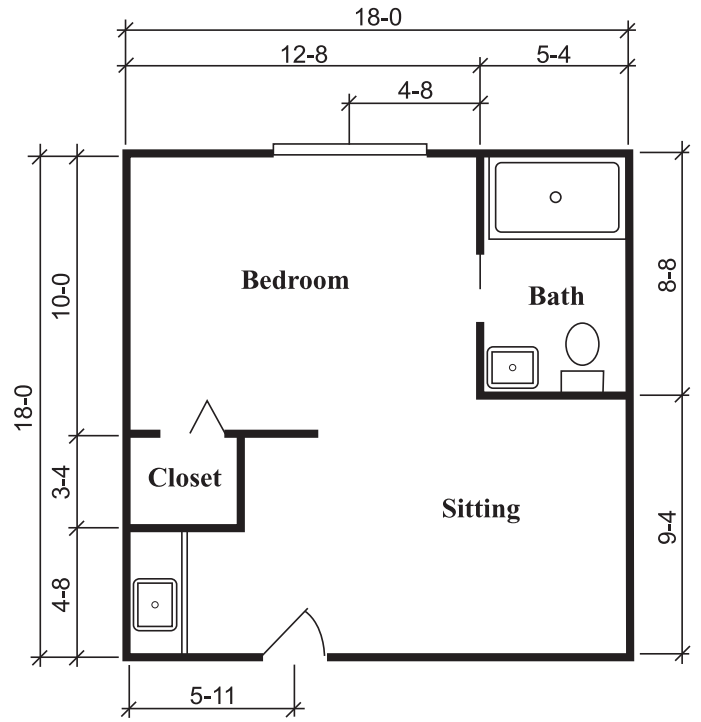

STERLING HOUSE WACO

SILVERDALE SUITE

One Bedroom, One Bath
288 Square Feet

TOWNSEND SUITE

One Bedroom, One Bath
324 Square Feet

RICHMOND SUITE

One Bedroom, One Bath
360 Square Feet