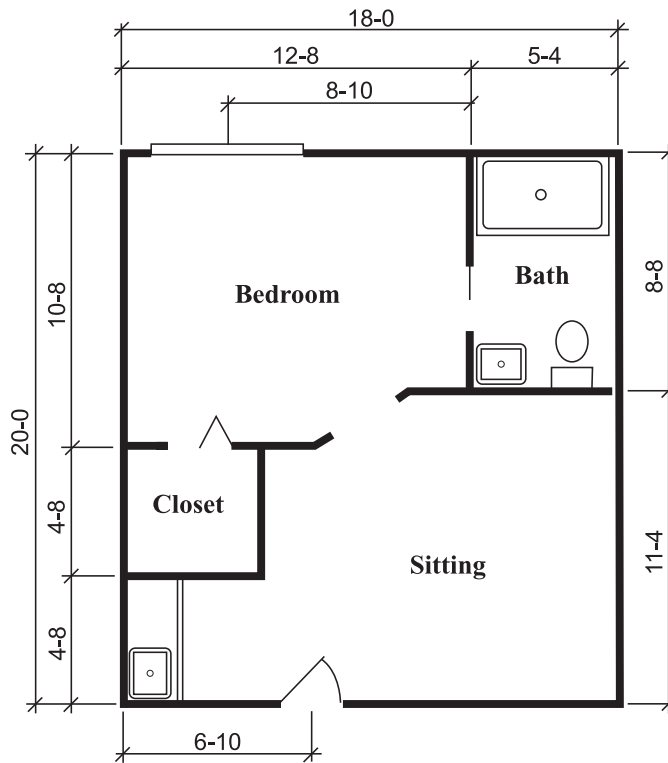

STERLING HOUSE WACO

SILVERDALE SUITE

One Bedroom, One Bath
288 Square Feet

TOWNSEND SUITE

One Bedroom, One Bath
324 Square Feet

RICHMOND SUITE

One Bedroom, One Bath
360 Square Feet