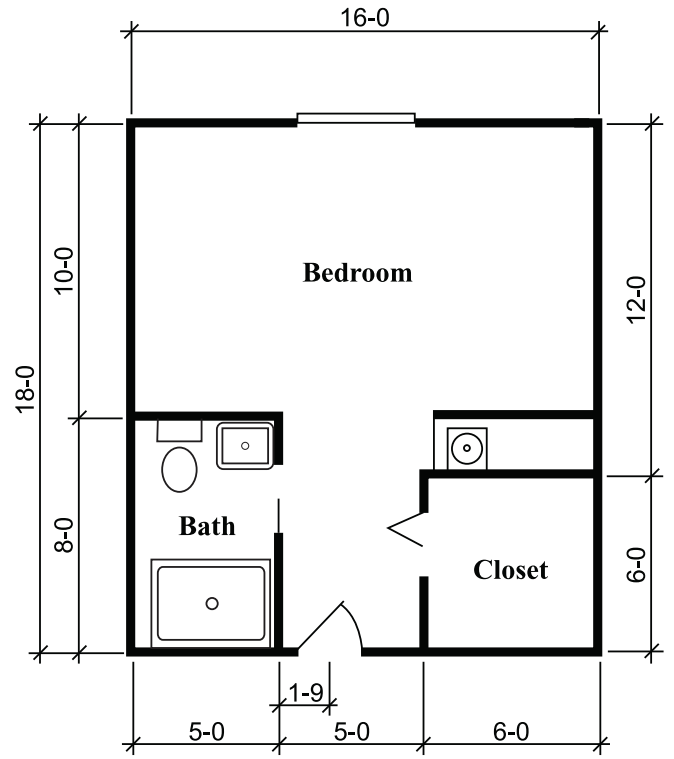

STERLING HOUSE TYLER

RICHMOND SUITE
 One Bedroom, One Bath
 Approximately 360 Square Feet

SILVERDALE SUITE
 One Bedroom, One Bath
 Approximately 288 Square Feet

TOWNSEND SUITE
 One Bedroom, One Bath
 Approximately 324 Square Feet