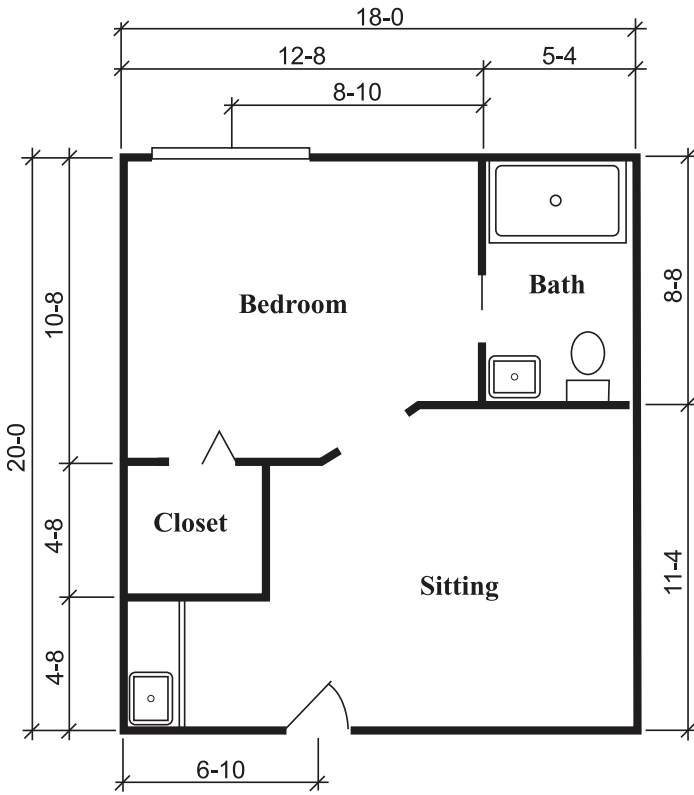

STERLING HOUSE TYLER

RICHMOND SUITE
 One Bedroom, One Bath
 Approximately 360 Square Feet

SILVERDALE SUITE
 One Bedroom, One Bath
 Approximately 288 Square Feet

TOWNSEND SUITE
 One Bedroom, One Bath
 Approximately 324 Square Feet