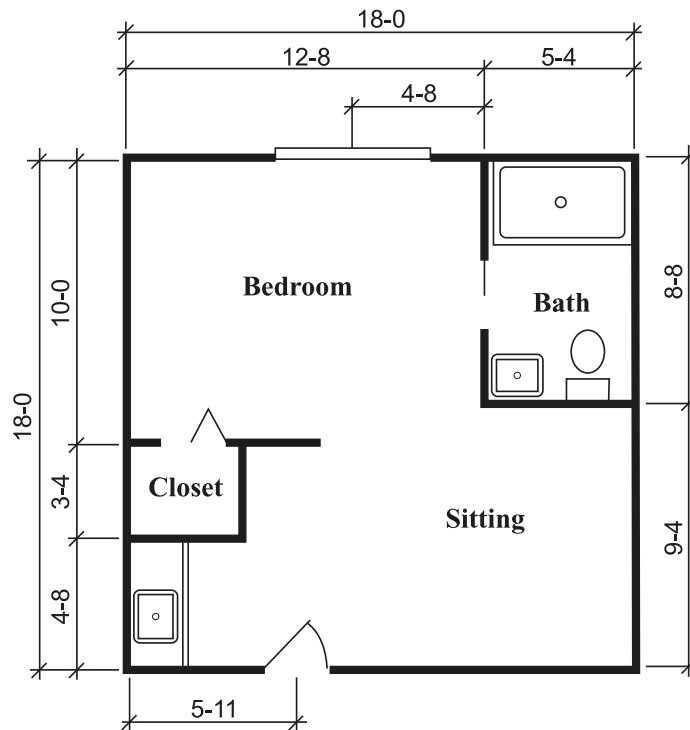

STERLING HOUSE TYLER

RICHMOND SUITE
 One Bedroom, One Bath
 Approximately 360 Square Feet

SILVERDALE SUITE
 One Bedroom, One Bath
 Approximately 288 Square Feet

TOWNSEND SUITE
 One Bedroom, One Bath
 Approximately 324 Square Feet