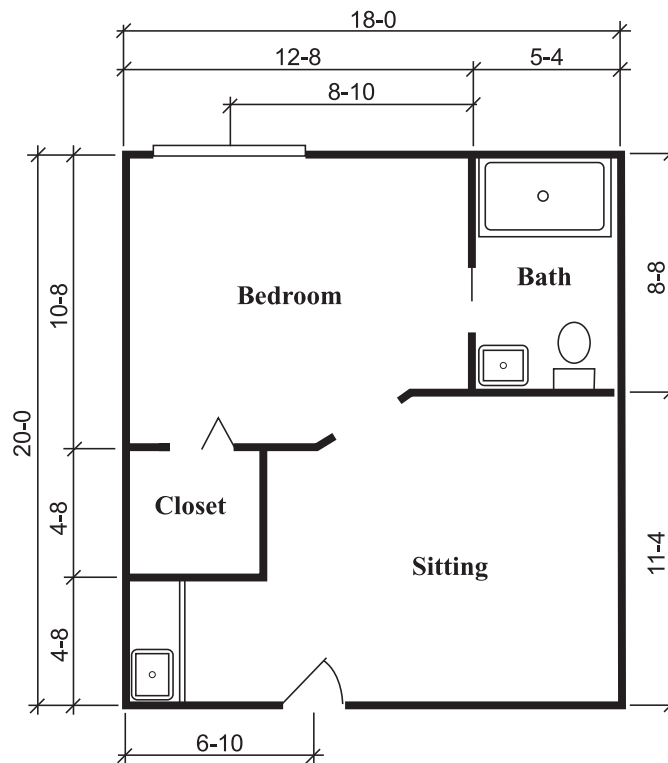

# STERLING HOUSE TEMPLE

## SILVERDALE SUITE

One Bedroom, One Bath  
288 Square Feet

## TOWNSEND SUITE

One Bedroom, One Bath  
324 Square Feet

## RICHMOND SUITE

One Bedroom, One Bath  
360 Square Feet