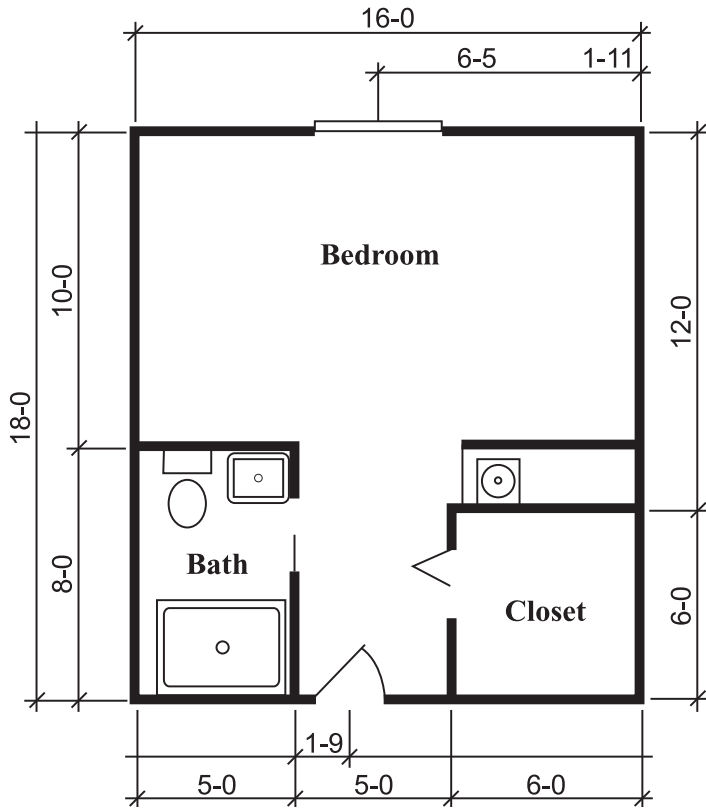

# STERLING HOUSE TEMPLE

## SILVERDALE SUITE

One Bedroom, One Bath  
288 Square Feet

## TOWNSEND SUITE

One Bedroom, One Bath  
324 Square Feet

## RICHMOND SUITE

One Bedroom, One Bath  
360 Square Feet