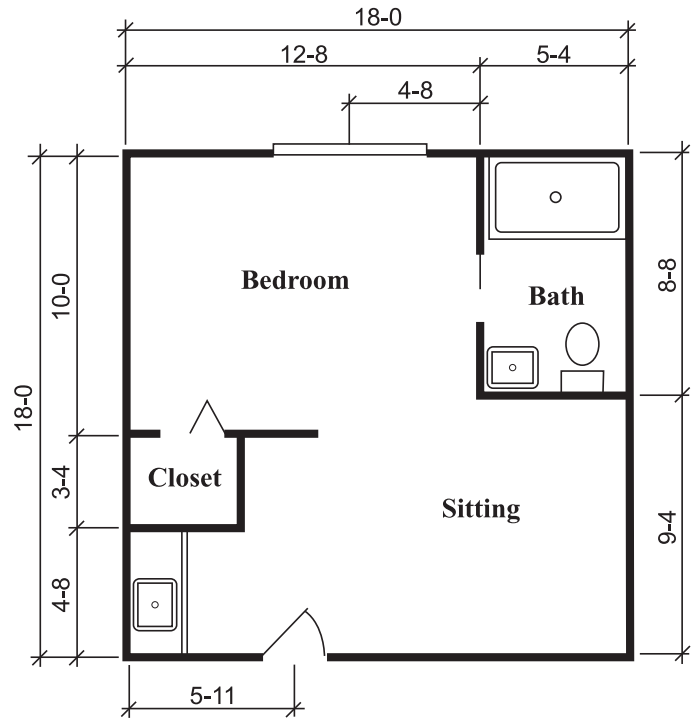

# STERLING HOUSE TEMPLE

## SILVERDALE SUITE

One Bedroom, One Bath  
288 Square Feet

## TOWNSEND SUITE

One Bedroom, One Bath  
324 Square Feet

## RICHMOND SUITE

One Bedroom, One Bath  
360 Square Feet