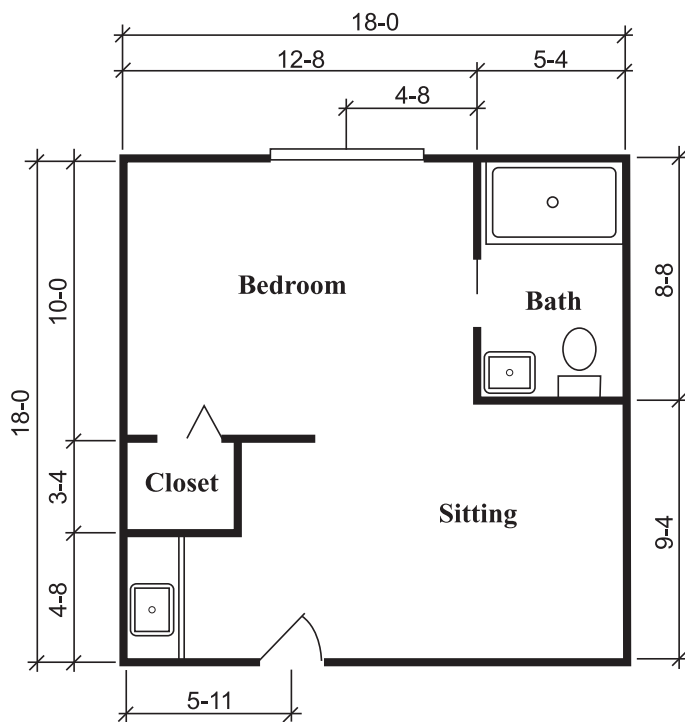

## SILVERDALE SUITE

One Bedroom, One Bath  
288 Square Feet

## TOWNSEND SUITE

One Bedroom, One Bath  
324 Square Feet

Floor plans may vary based on location. All dimensions are approximate.