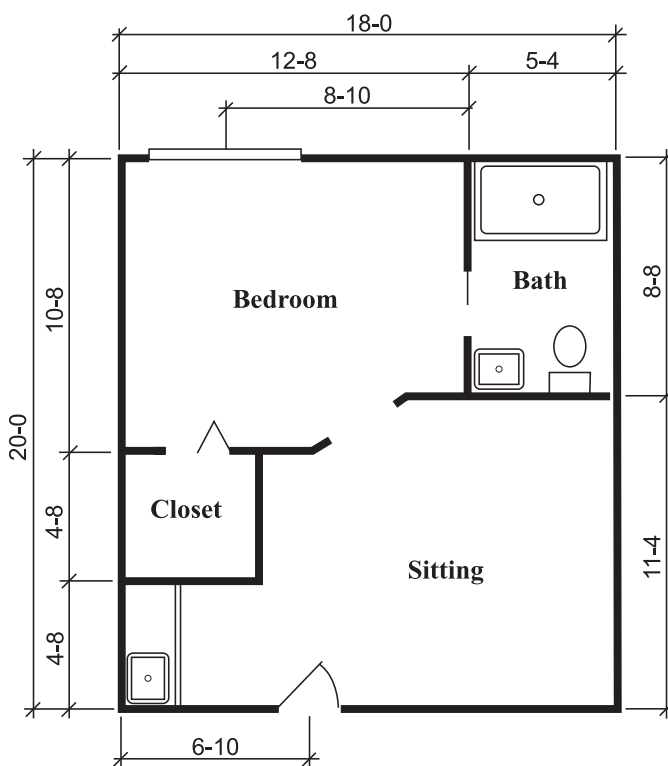

## SILVERDALE SUITE

One Bedroom, One Bath  
288 Square Feet

## TOWNSEND SUITE

One Bedroom, One Bath  
324 Square Feet

## RICHMOND SUITE

One Bedroom, One Bath  
360 Square Feet

STERLING HOUSE PARIS  
2410 Stillhouse Road  
Paris, Texas 75462  
**(903) 784-8800**  
ALF# 000593  
[www.brookdaleliving.com](http://www.brookdaleliving.com)

Floor plans may vary based on location. All dimensions are approximate.