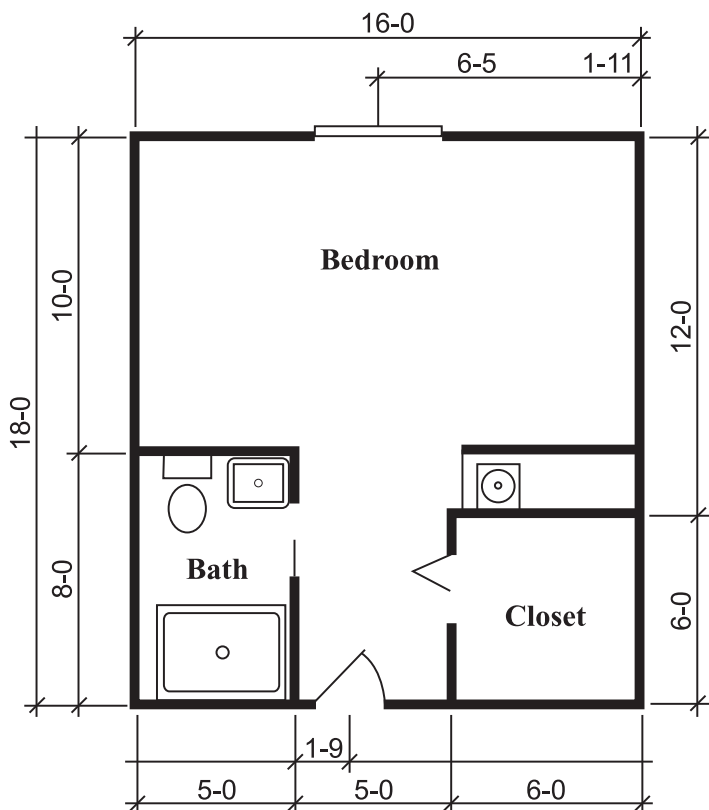

## SILVERDALE SUITE

One Bedroom, One Bath  
288 Square Feet

## TOWNSEND SUITE

One Bedroom, One Bath  
324 Square Feet

Floor plans may vary based on location. All dimensions are approximate.