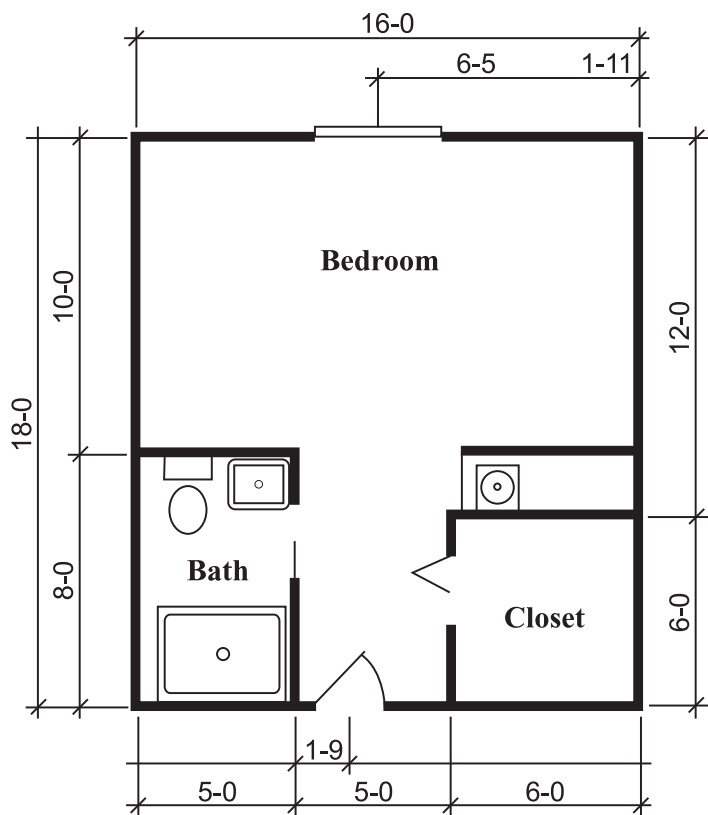

STERLING HOUSE LEWISVILLE

SILVERDALE SUITE

One Bedroom, One Bath
288 Square Feet

TOWNSEND SUITE

One Bedroom, One Bath
324 Square Feet

RICHMOND SUITE

One Bedroom, One Bath
360 Square Feet