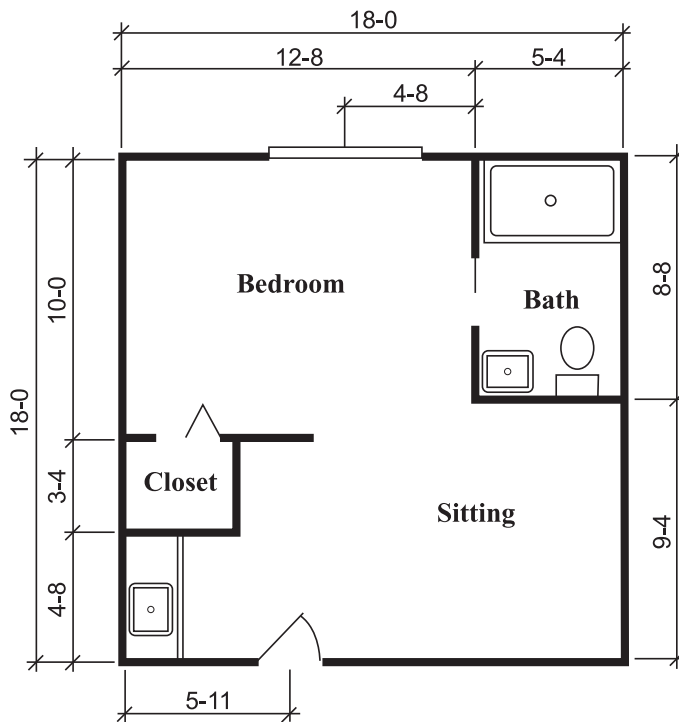

STERLING HOUSE LEWISVILLE

SILVERDALE SUITE

One Bedroom, One Bath
288 Square Feet

TOWNSEND SUITE

One Bedroom, One Bath
324 Square Feet

RICHMOND SUITE

One Bedroom, One Bath
360 Square Feet