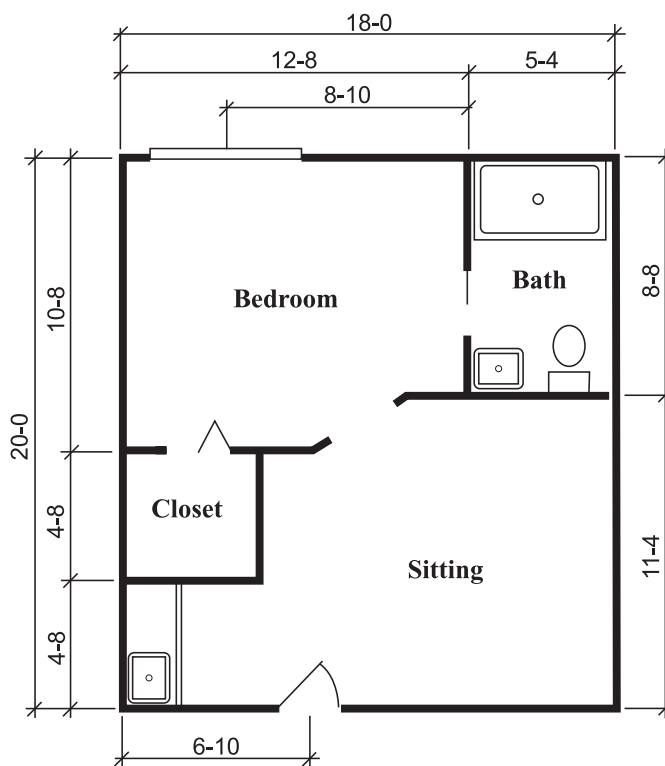

STERLING HOUSE LEWISVILLE

SILVERDALE SUITE

One Bedroom, One Bath
288 Square Feet

TOWNSEND SUITE

One Bedroom, One Bath
324 Square Feet

RICHMOND SUITE

One Bedroom, One Bath
360 Square Feet