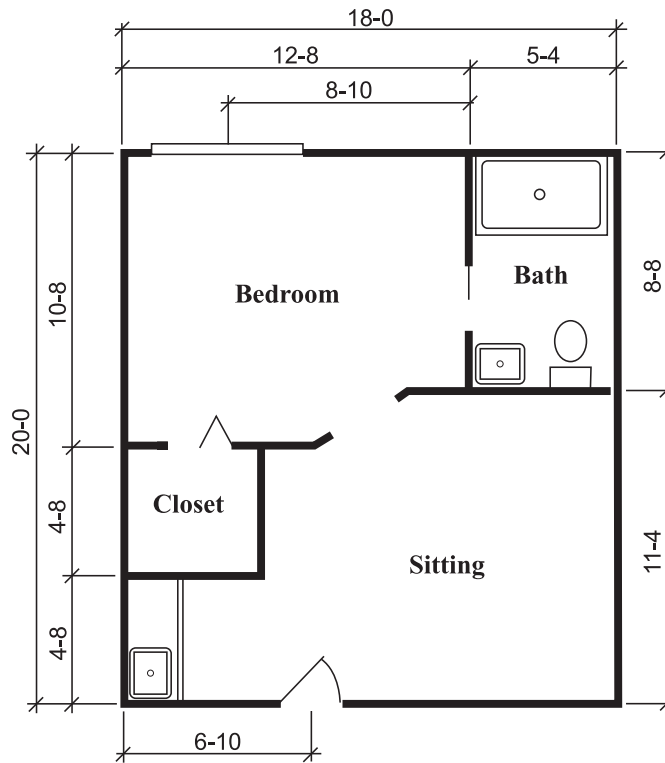

STERLING HOUSE GEORGETOWN

SILVERDALE SUITE

One Bedroom, One Bath
288 Square Feet

TOWNSEND SUITE

One Bedroom, One Bath
324 Square Feet

RICHMOND SUITE

One Bedroom, One Bath
360 Square Feet