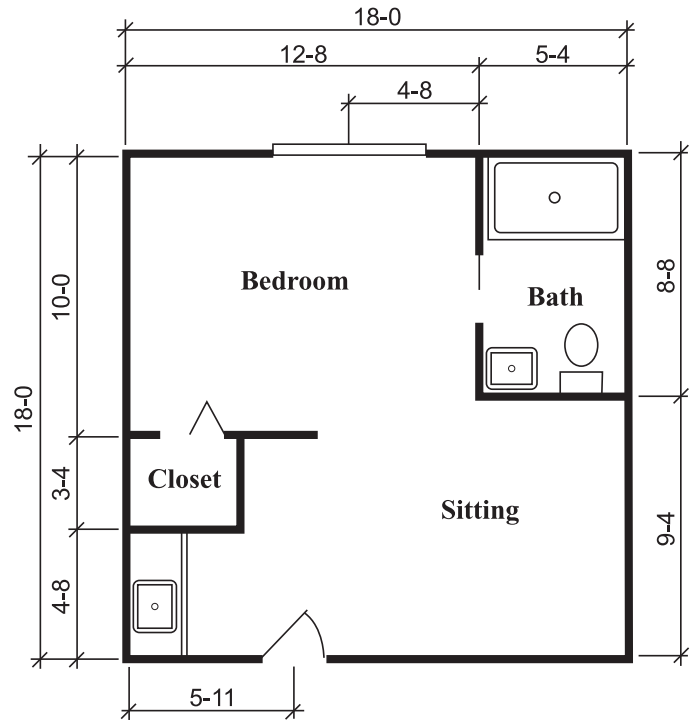

STERLING HOUSE GEORGETOWN

SILVERDALE SUITE

One Bedroom, One Bath
288 Square Feet

TOWNSEND SUITE

One Bedroom, One Bath
324 Square Feet

RICHMOND SUITE

One Bedroom, One Bath
360 Square Feet