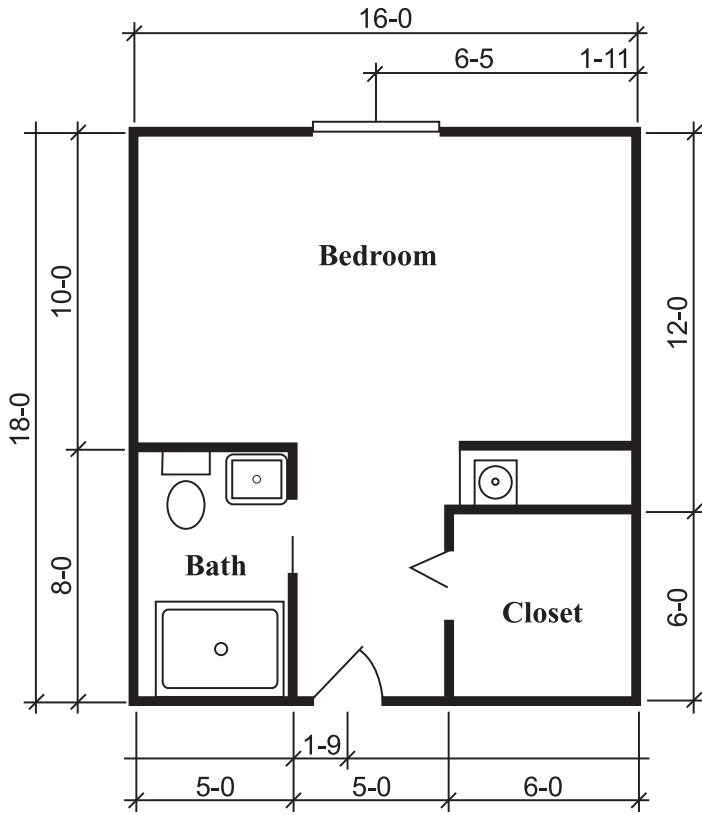

STERLING HOUSE GEORGETOWN

SILVERDALE SUITE

One Bedroom, One Bath
288 Square Feet

TOWNSEND SUITE

One Bedroom, One Bath
324 Square Feet

RICHMOND SUITE

One Bedroom, One Bath
360 Square Feet