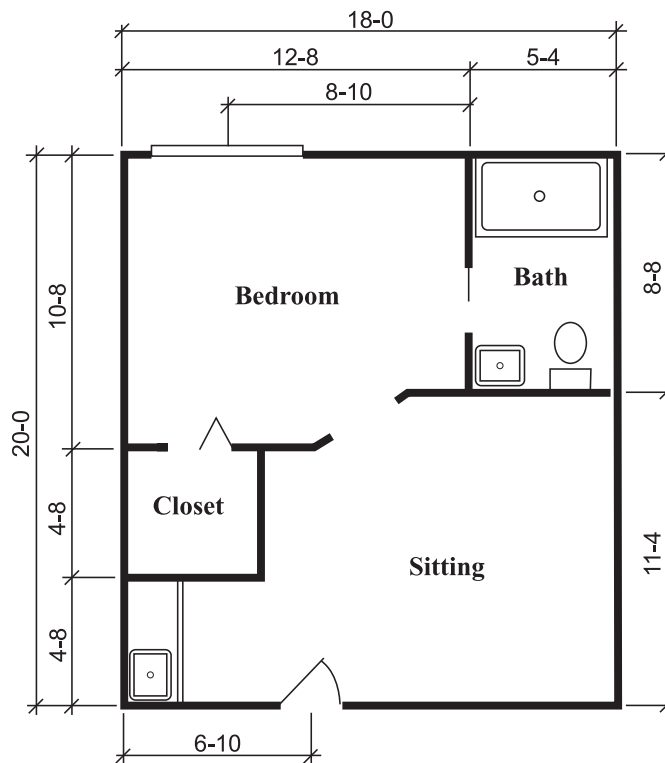

STERLING HOUSE ENNIS

SILVERDALE SUITE

One Bedroom, One Bath
288 Square Feet

TOWNSEND SUITE

One Bedroom, One Bath
324 Square Feet

RICHMOND SUITE

One Bedroom, One Bath
360 Square Feet