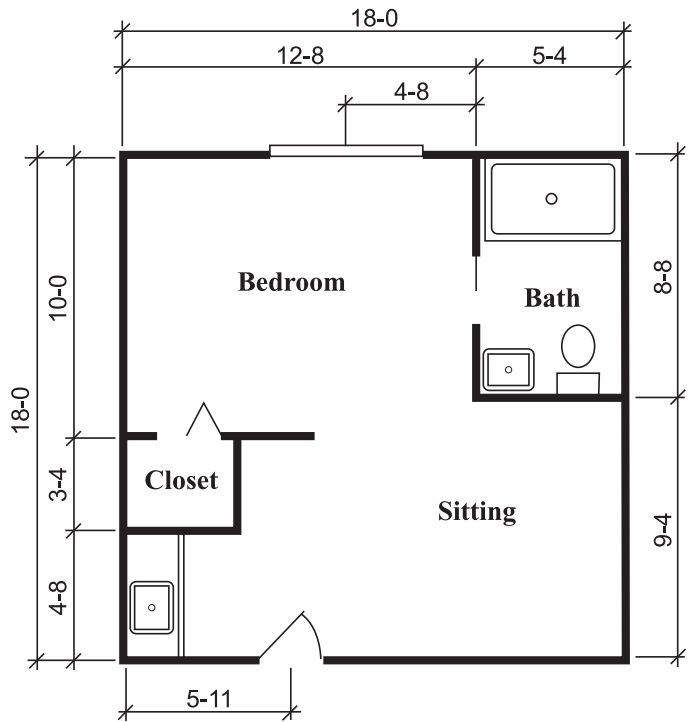

STERLING HOUSE ENNIS

SILVERDALE SUITE

One Bedroom, One Bath
288 Square Feet

TOWNSEND SUITE

One Bedroom, One Bath
324 Square Feet

RICHMOND SUITE

One Bedroom, One Bath
360 Square Feet