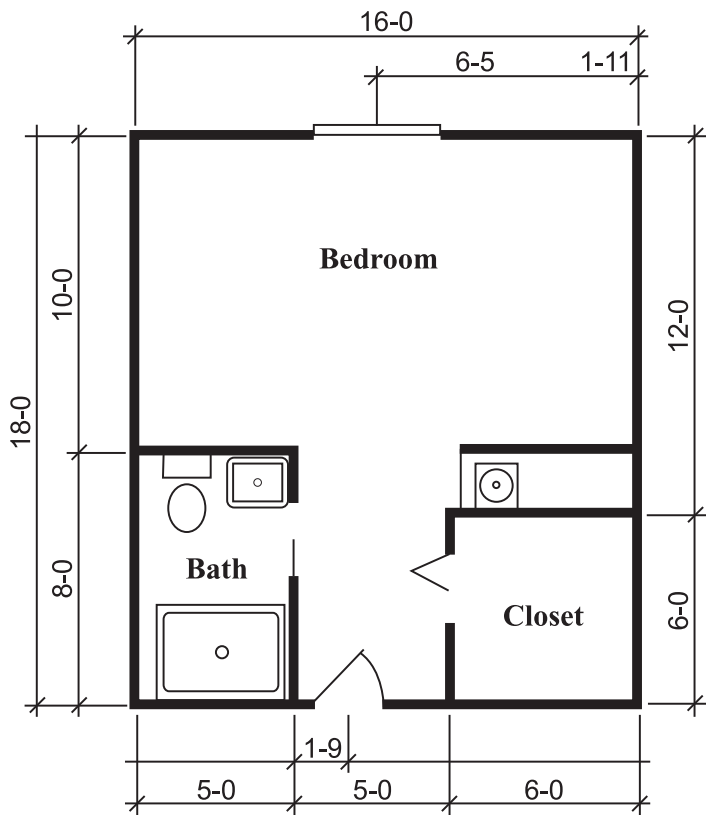

STERLING HOUSE ENNIS

SILVERDALE SUITE

One Bedroom, One Bath
288 Square Feet

TOWNSEND SUITE

One Bedroom, One Bath
324 Square Feet

RICHMOND SUITE

One Bedroom, One Bath
360 Square Feet