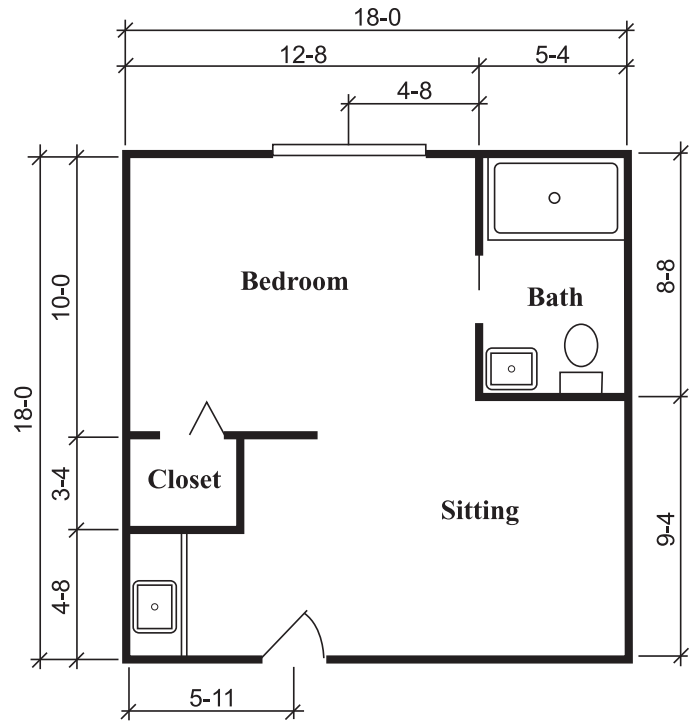

STERLING HOUSE DENTON

SILVERDALE SUITE
One Bedroom, One Bath
288 Square Feet

TOWNSEND SUITE
One Bedroom, One Bath
324 Square Feet

RICHMOND SUITE
One Bedroom, One Bath
360 Square Feet