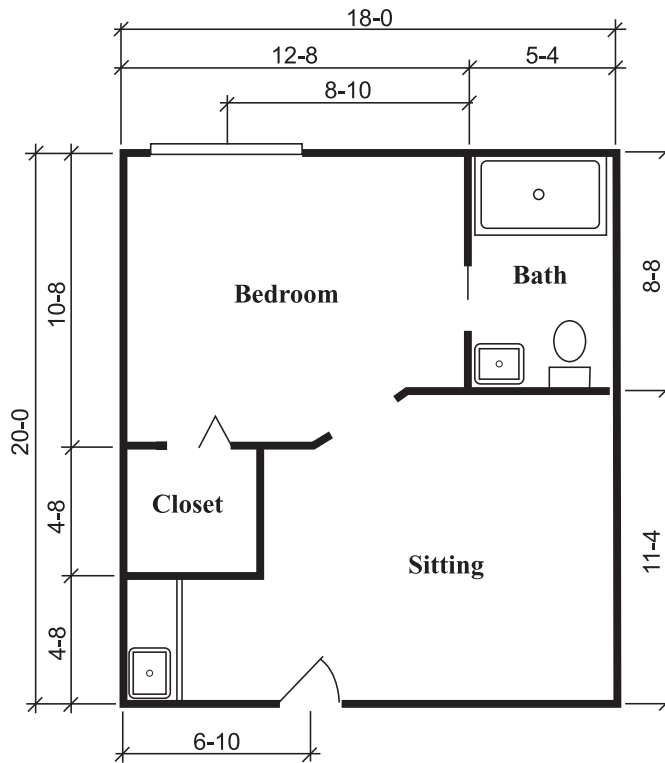

STERLING HOUSE DENTON

SILVERDALE SUITE
One Bedroom, One Bath
288 Square Feet

TOWNSEND SUITE
One Bedroom, One Bath
324 Square Feet

RICHMOND SUITE
One Bedroom, One Bath
360 Square Feet