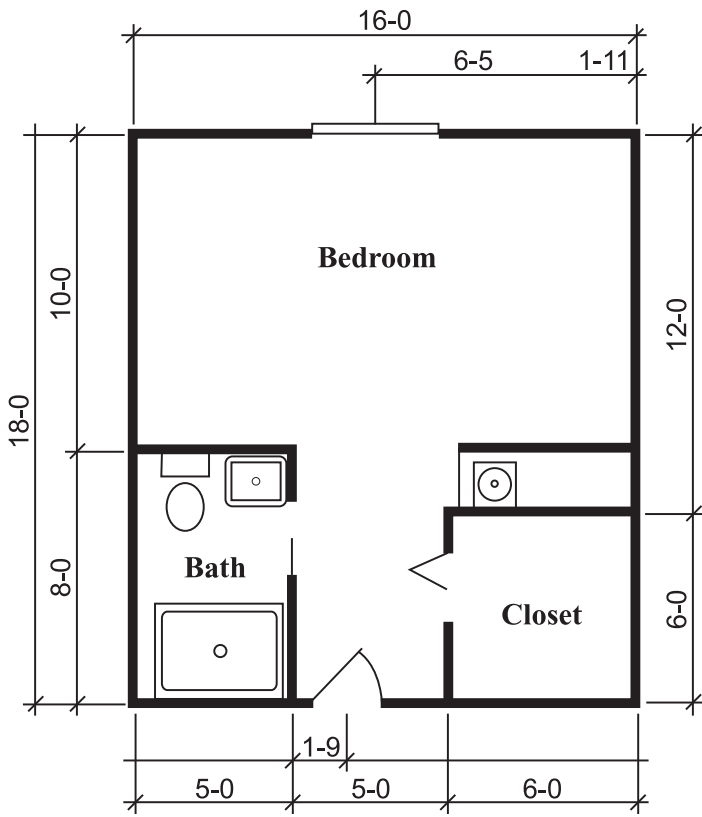

STERLING HOUSE DENTON

SILVERDALE SUITE
One Bedroom, One Bath
288 Square Feet

TOWNSEND SUITE
One Bedroom, One Bath
324 Square Feet

RICHMOND SUITE
One Bedroom, One Bath
360 Square Feet