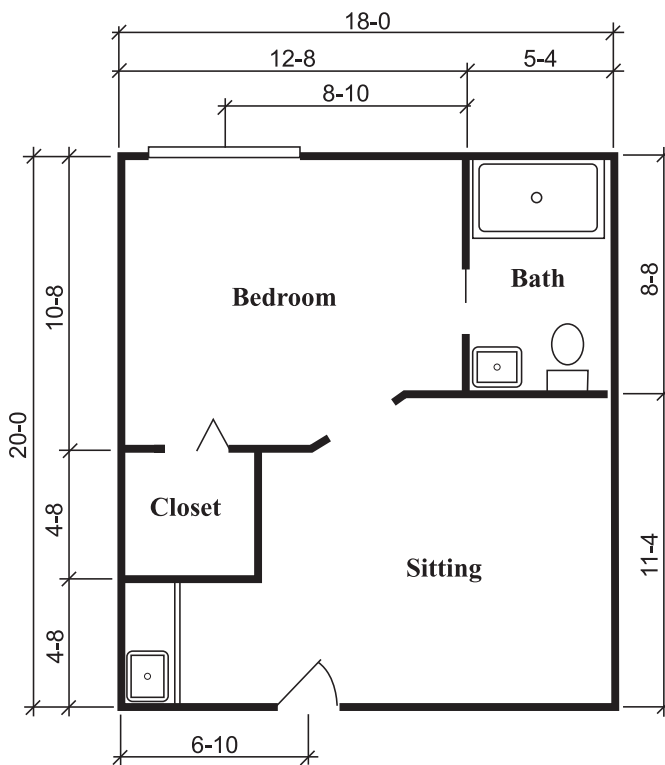

STERLING HOUSE CORSICANA

SILVERDALE SUITE

One Bedroom, One Bath
288 Square Feet

TOWNSEND SUITE

One Bedroom, One Bath
324 Square Feet

RICHMOND SUITE

One Bedroom, One Bath
360 Square Feet