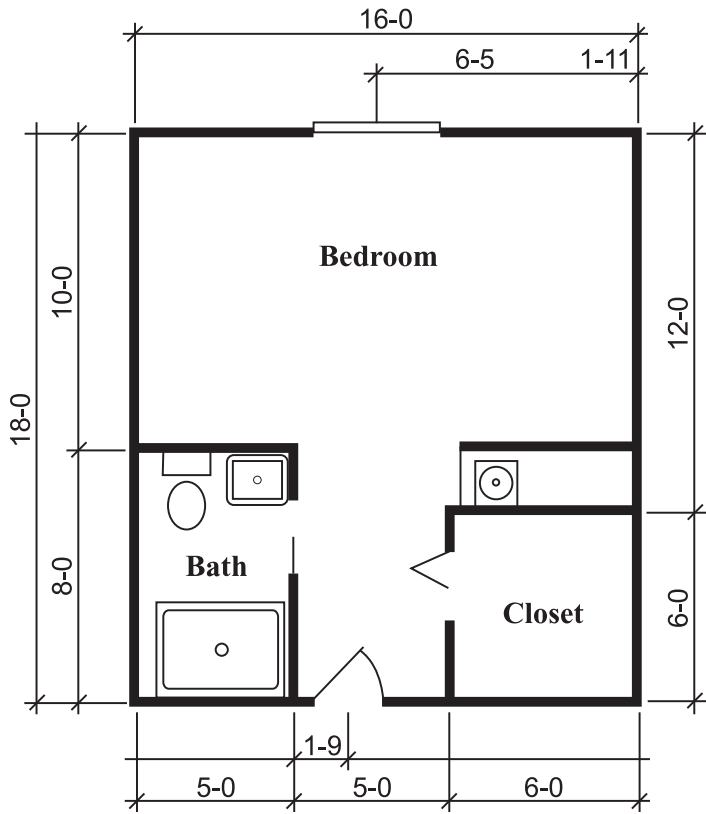

STERLING HOUSE CORSICANA

SILVERDALE SUITE

One Bedroom, One Bath
288 Square Feet

TOWNSEND SUITE

One Bedroom, One Bath
324 Square Feet

RICHMOND SUITE

One Bedroom, One Bath
360 Square Feet