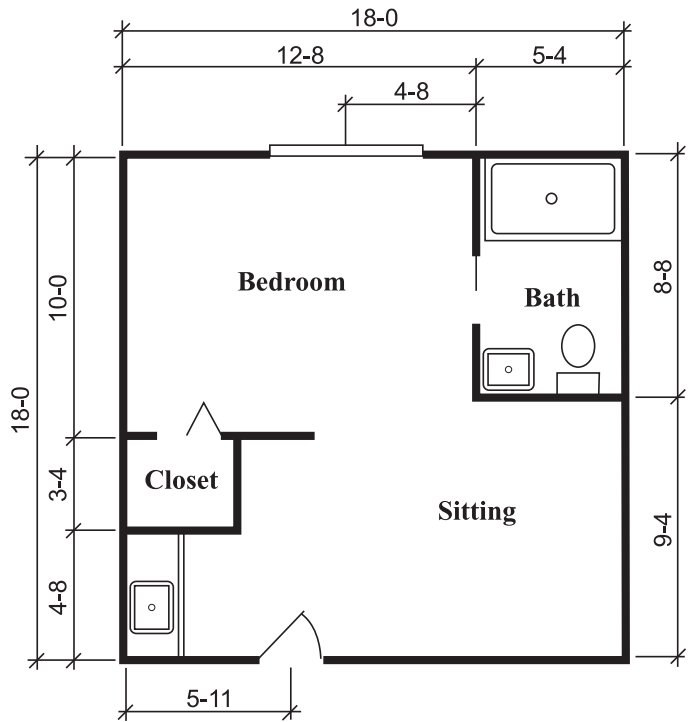

STERLING HOUSE CORSICANA

SILVERDALE SUITE

One Bedroom, One Bath
288 Square Feet

TOWNSEND SUITE

One Bedroom, One Bath
324 Square Feet

RICHMOND SUITE

One Bedroom, One Bath
360 Square Feet