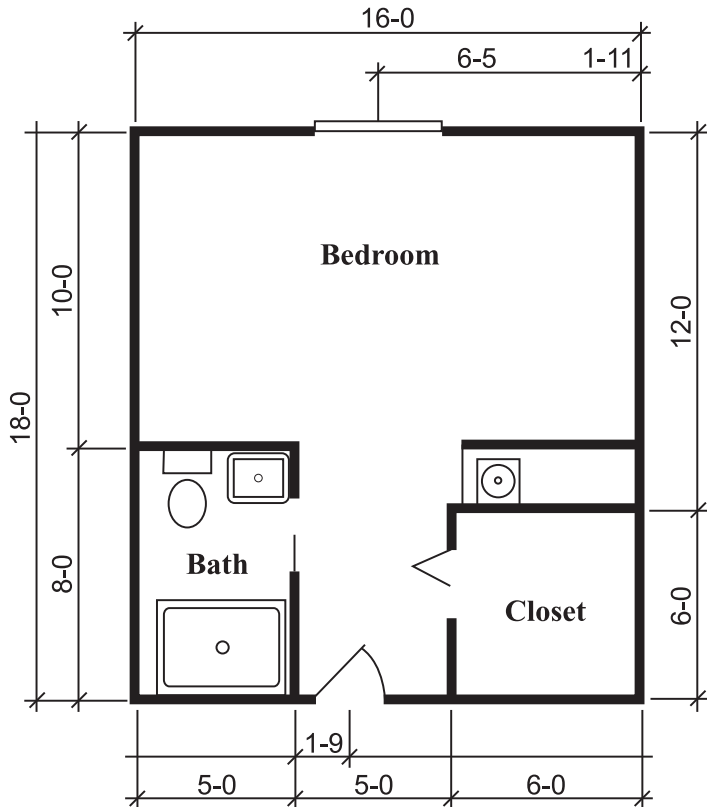

STERLING HOUSE TULSA

SILVERDALE SUITE

One Bedroom, One Bath
288 Square Feet

TOWNSEND SUITE

One Bedroom, One Bath
324 Square Feet

RICHMOND SUITE

One Bedroom, One Bath
360 Square Feet

ASHTON SUITE

One Bedroom, One Bath
372 Square Feet