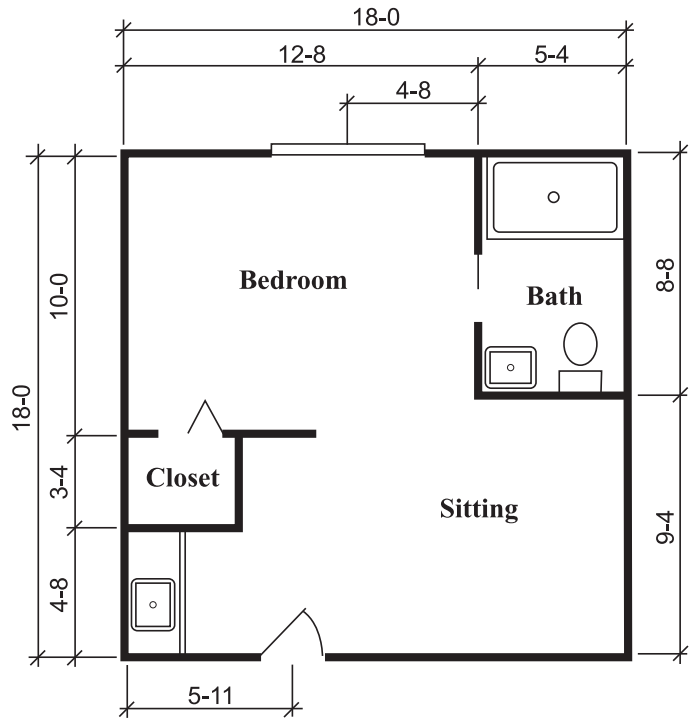

STERLING HOUSE TULSA

SILVERDALE SUITE

One Bedroom, One Bath
288 Square Feet

TOWNSEND SUITE

One Bedroom, One Bath
324 Square Feet

RICHMOND SUITE

One Bedroom, One Bath
360 Square Feet

ASHTON SUITE

One Bedroom, One Bath
372 Square Feet