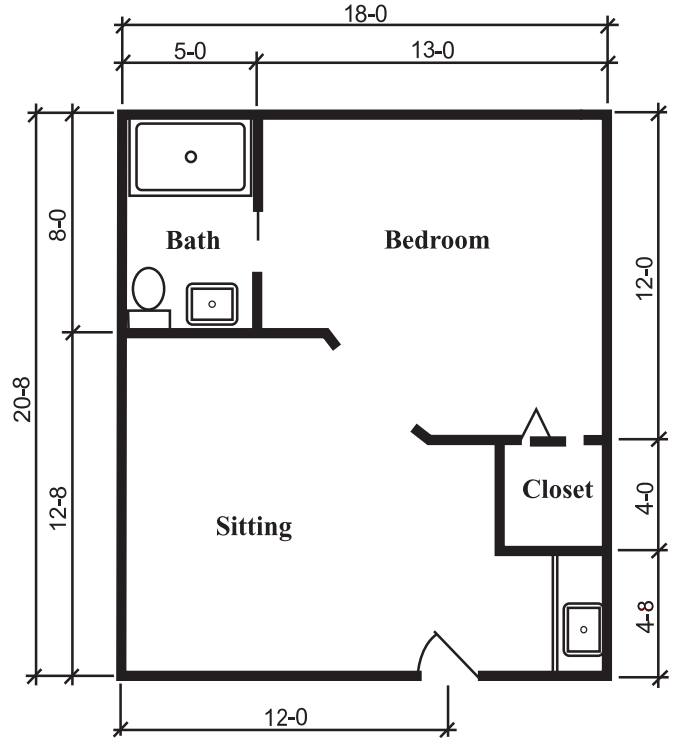

STERLING HOUSE TULSA

SILVERDALE SUITE

One Bedroom, One Bath
288 Square Feet

TOWNSEND SUITE

One Bedroom, One Bath
324 Square Feet

RICHMOND SUITE

One Bedroom, One Bath
360 Square Feet

ASHTON SUITE

One Bedroom, One Bath
372 Square Feet