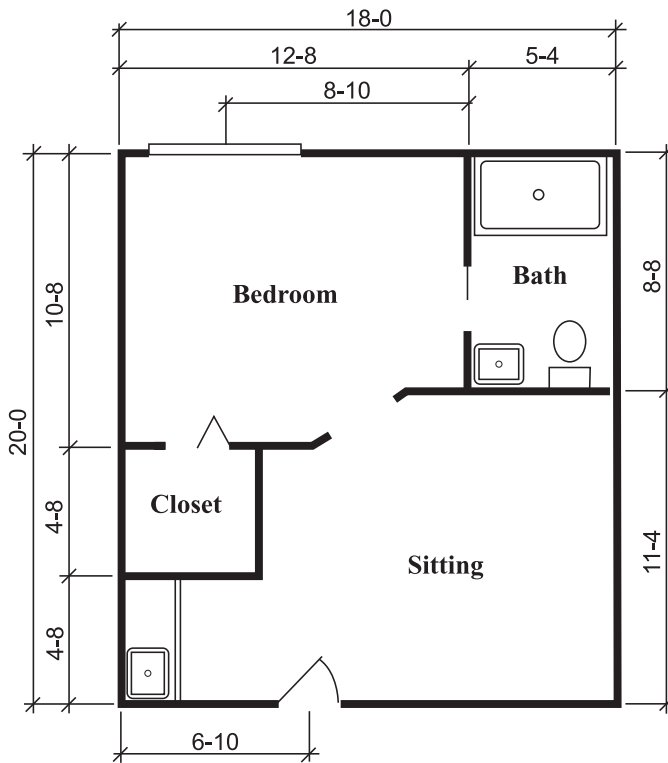

STERLING HOUSE TULSA

SILVERDALE SUITE

One Bedroom, One Bath
288 Square Feet

TOWNSEND SUITE

One Bedroom, One Bath
324 Square Feet

RICHMOND SUITE

One Bedroom, One Bath
360 Square Feet

ASHTON SUITE

One Bedroom, One Bath
372 Square Feet