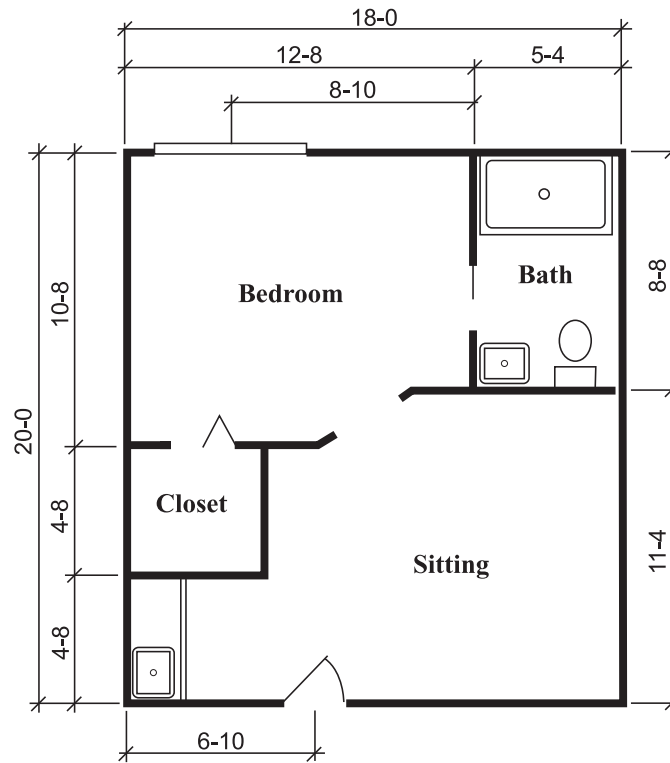

STERLING HOUSE STILLWATER

SILVERDALE SUITE

One Bedroom, One Bath
288 Square Feet

TOWNSEND SUITE

One Bedroom, One Bath
324 Square Feet

RICHMOND SUITE

One Bedroom, One Bath
360 Square Feet