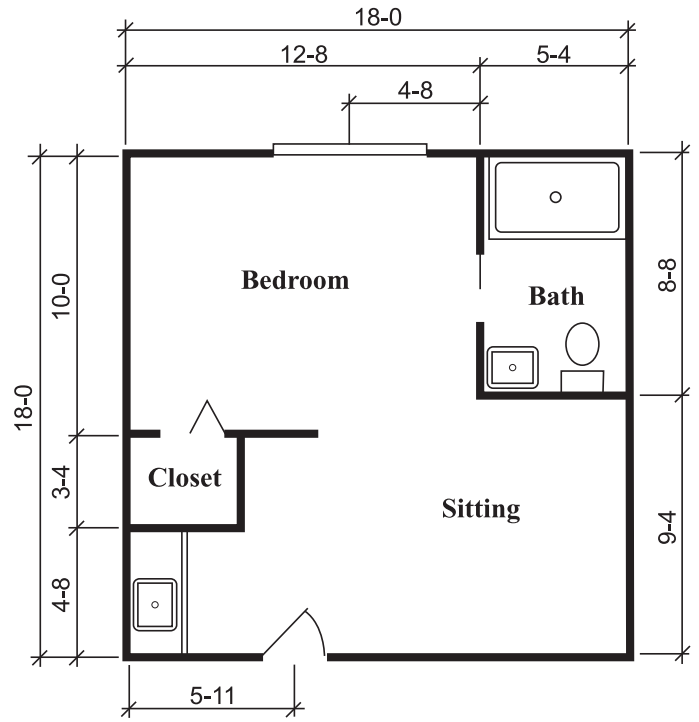

STERLING HOUSE STILLWATER

SILVERDALE SUITE

One Bedroom, One Bath
288 Square Feet

TOWNSEND SUITE

One Bedroom, One Bath
324 Square Feet

RICHMOND SUITE

One Bedroom, One Bath
360 Square Feet