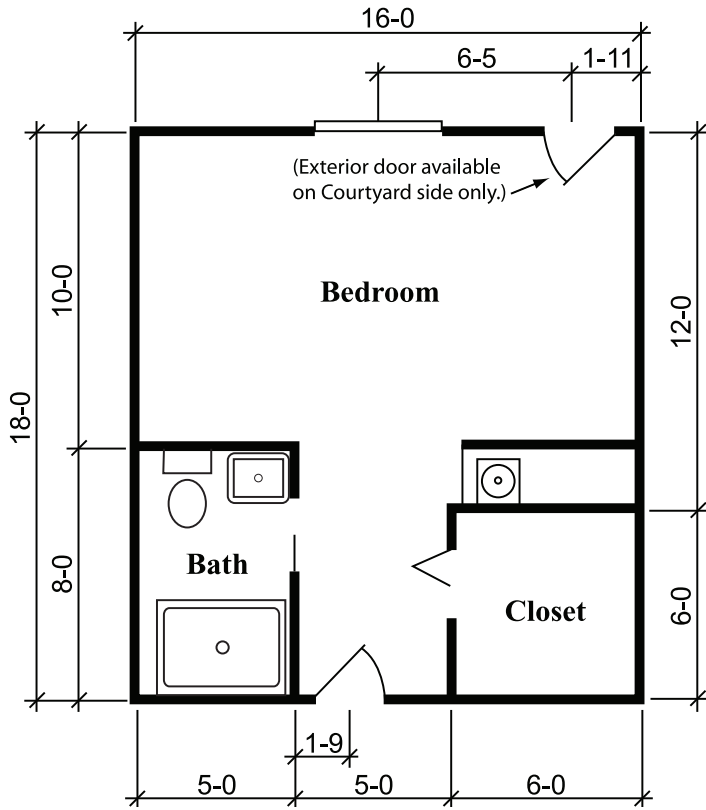

STERLING HOUSE STILLWATER

SILVERDALE SUITE

One Bedroom, One Bath
288 Square Feet

TOWNSEND SUITE

One Bedroom, One Bath
324 Square Feet

RICHMOND SUITE

One Bedroom, One Bath
360 Square Feet