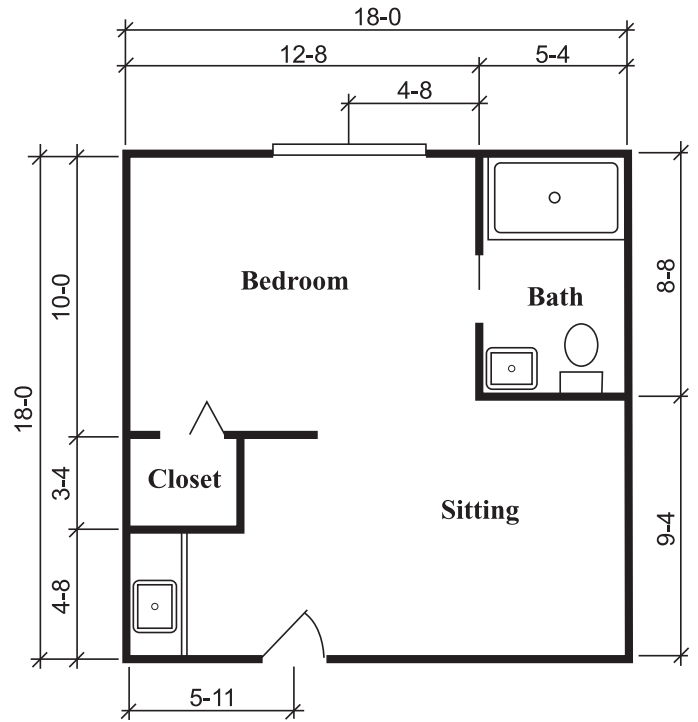

## SILVERDALE SUITE

One Bedroom, One Bath  
288 Square Feet

## TOWNSEND SUITE

One Bedroom, One Bath  
324 Square Feet

## RICHMOND SUITE

One Bedroom, One Bath  
360 Square Feet