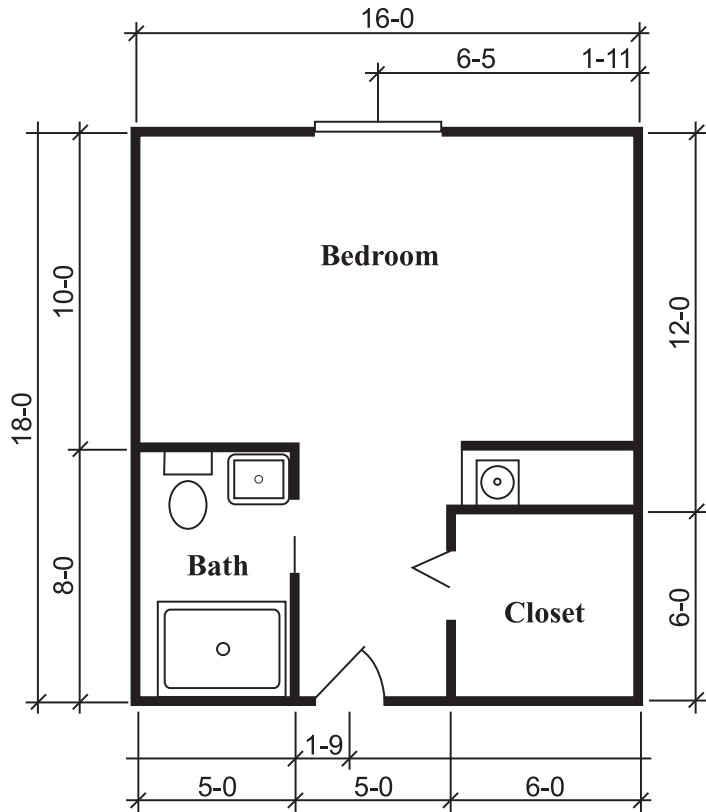

## SILVERDALE SUITE

One Bedroom, One Bath  
288 Square Feet

## TOWNSEND SUITE

One Bedroom, One Bath  
324 Square Feet

## RICHMOND SUITE

One Bedroom, One Bath  
360 Square Feet