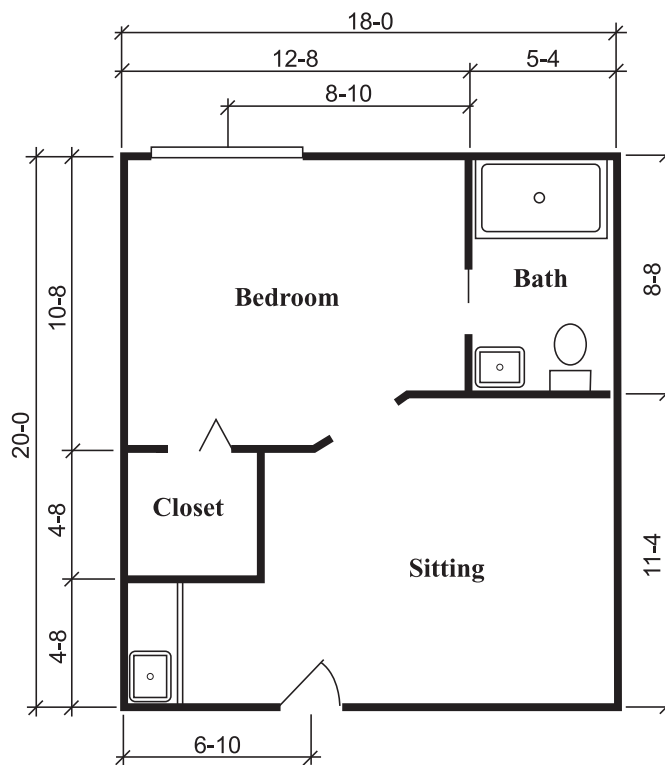

## SILVERDALE SUITE

One Bedroom, One Bath  
288 Square Feet

## TOWNSEND SUITE

One Bedroom, One Bath  
324 Square Feet

## RICHMOND SUITE

One Bedroom, One Bath  
360 Square Feet