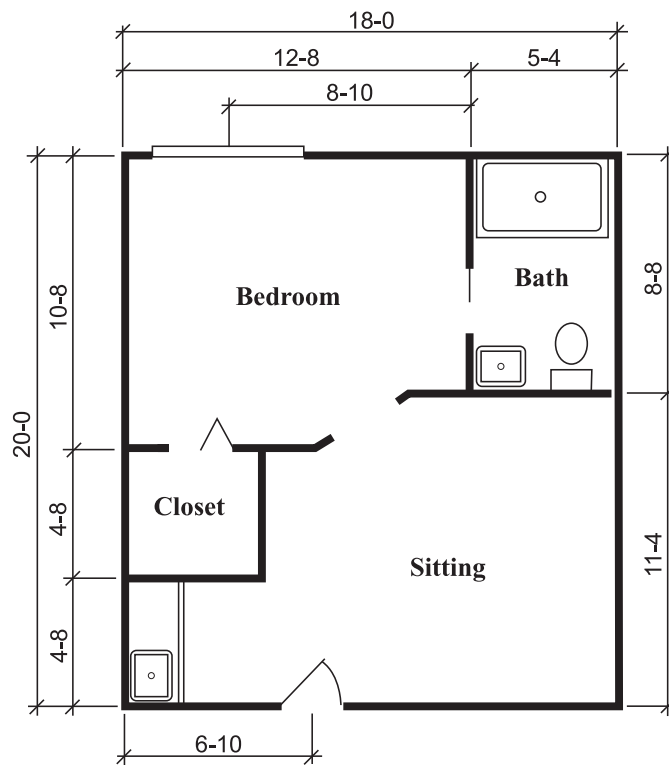

# STERLING HOUSE ENID

## SILVERDALE SUITE

One Bedroom, One Bath  
288 Square Feet

## TOWNSEND SUITE

One Bedroom, One Bath  
324 Square Feet

## RICHMOND SUITE

One Bedroom, One Bath  
360 Square Feet