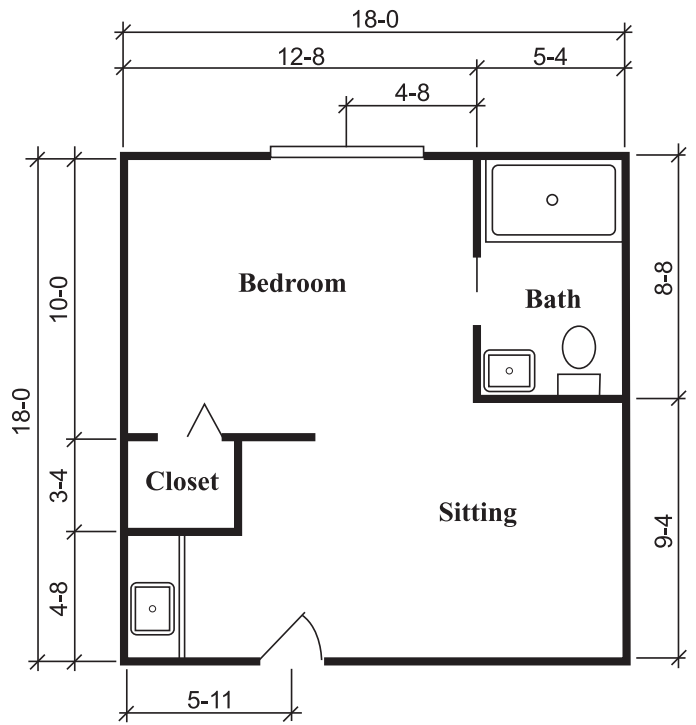

## SILVERDALE SUITE

One Bedroom, One Bath  
288 Square Feet

## TOWNSEND SUITE

One Bedroom, One Bath  
324 Square Feet

## RICHMOND SUITE

One Bedroom, One Bath  
360 Square Feet