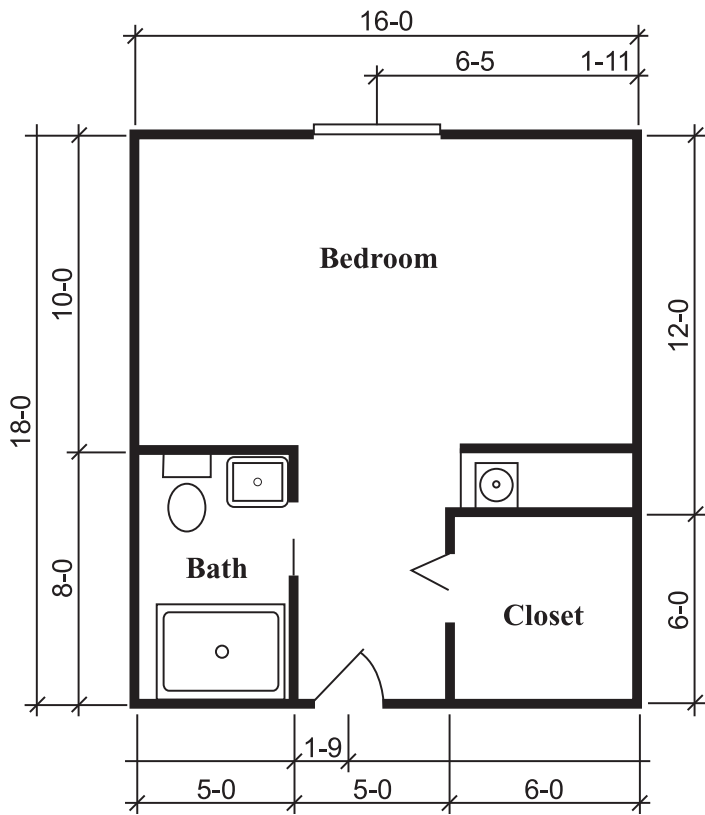

# STERLING HOUSE ENID

## SILVERDALE SUITE

One Bedroom, One Bath  
288 Square Feet

## TOWNSEND SUITE

One Bedroom, One Bath  
324 Square Feet

## RICHMOND SUITE

One Bedroom, One Bath  
360 Square Feet