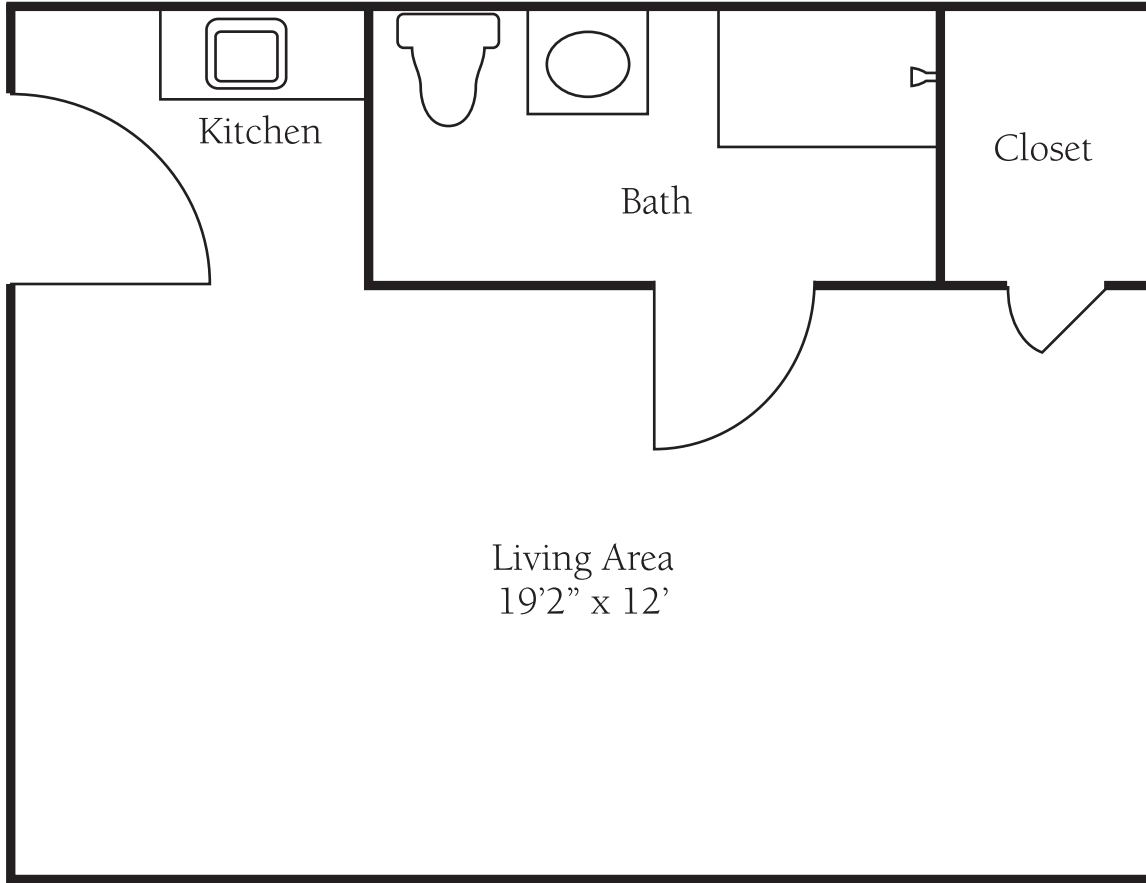

# STERLING HOUSE EDMOND

*EDMOND*

  
**STERLING HOUSE**  
BROOKDALE SENIOR LIVING

116 West Danforth Rd.  
Edmond, Oklahoma 73003  
**(405) 330-9100**  
[www.brookdaleliving.com](http://www.brookdaleliving.com)

*Floor plans may vary based on location. All dimensions are approximate.*