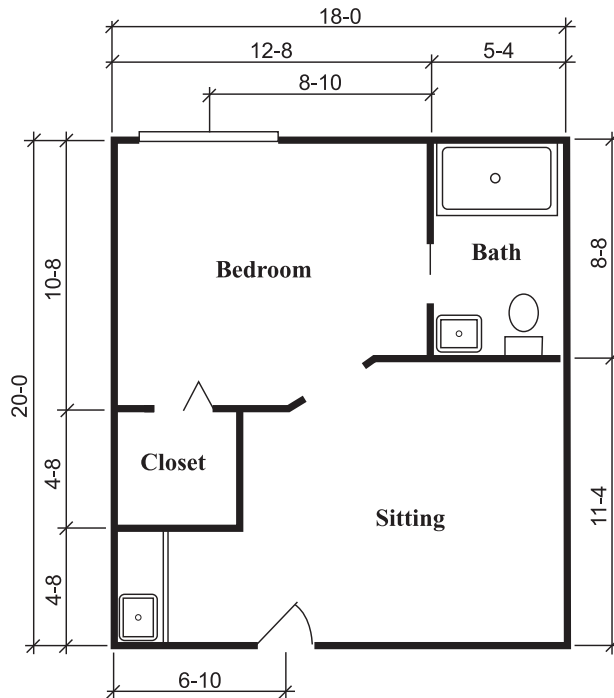

# STERLING HOUSE BROKEN ARROW

**TOWNSEND SUITE**  
One Bedroom, One Bath  
324 Square Feet

**SILVERDALE SUITE**  
One Bedroom, One Bath  
288 Square Feet

**RICHMOND SUITE**  
One Bedroom, One Bath  
360 Square Feet