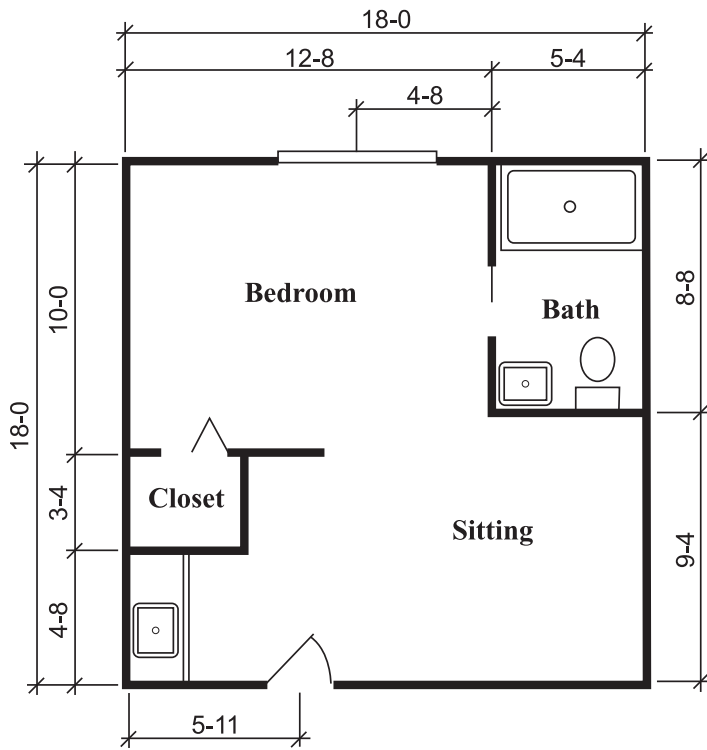

# STERLING HOUSE BROKEN ARROW

**TOWNSEND SUITE**  
One Bedroom, One Bath  
324 Square Feet

**SILVERDALE SUITE**  
One Bedroom, One Bath  
288 Square Feet

**RICHMOND SUITE**  
One Bedroom, One Bath  
360 Square Feet