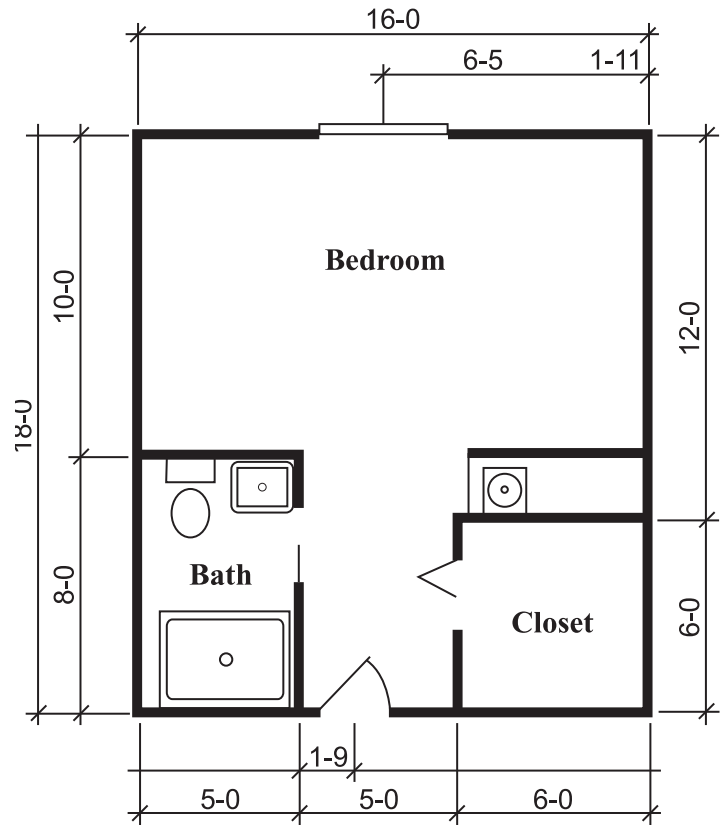

# STERLING HOUSE BROKEN ARROW

**TOWNSEND SUITE**  
One Bedroom, One Bath  
324 Square Feet

**SILVERDALE SUITE**  
One Bedroom, One Bath  
288 Square Feet

**RICHMOND SUITE**  
One Bedroom, One Bath  
360 Square Feet