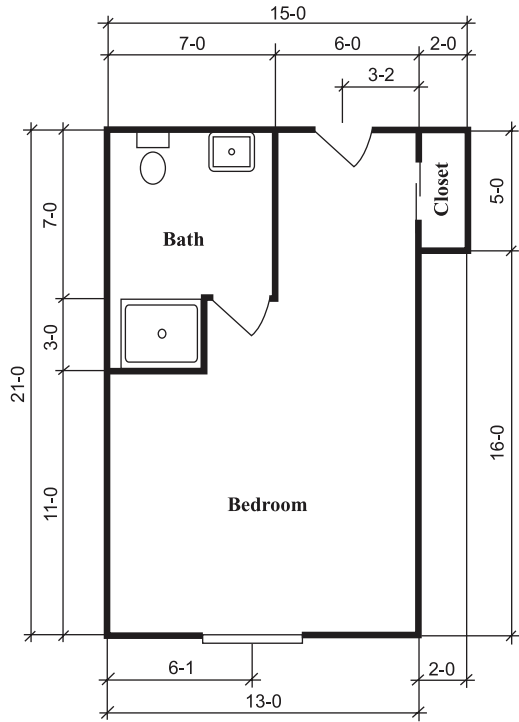

CLARE BRIDGE TOPEKA

PRIVATE SUITE

SEMI-PRIVATE SUITE

5800 SW Drury Lane
 Topeka, Kansas 66604
(785) 271-5100
www.brookdaleliving.com

Floor plans may vary based on location. All dimensions are approximate.