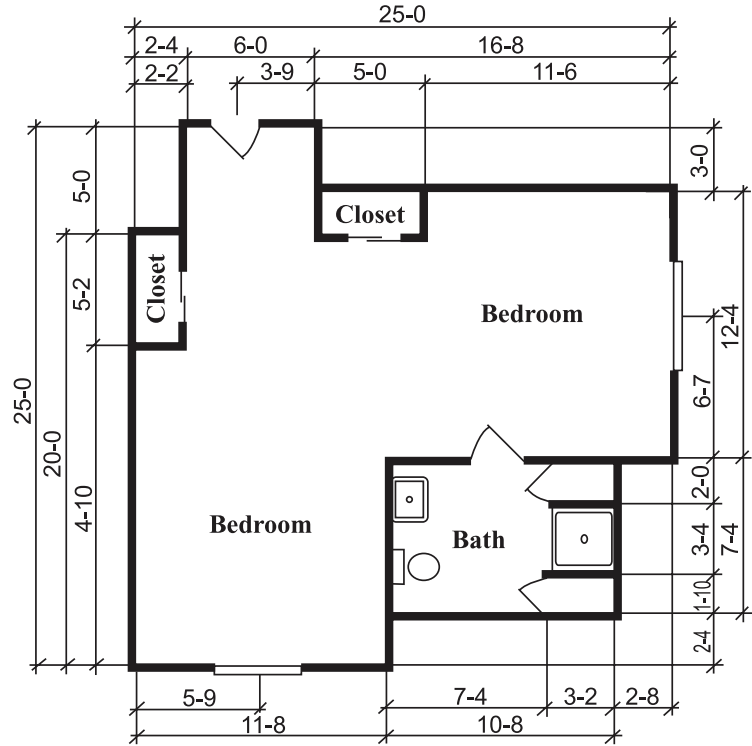

CLARE BRIDGE TOPEKA

PRIVATE SUITE

SEMI-PRIVATE SUITE

5800 SW Drury Lane
 Topeka, Kansas 66604
(785) 271-5100
www.brookdaleliving.com

Floor plans may vary based on location. All dimensions are approximate.