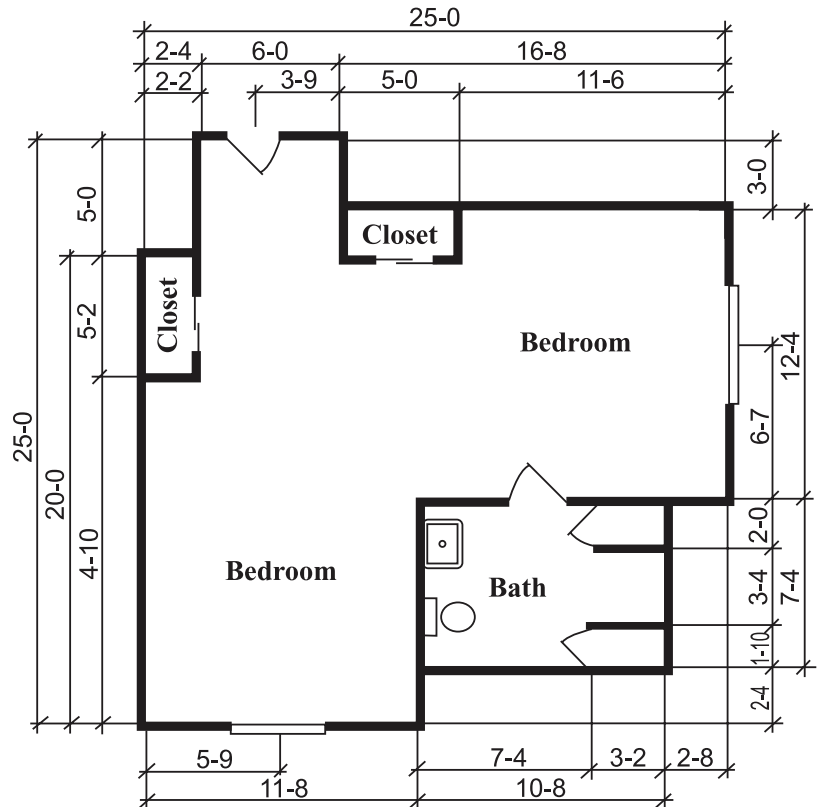

CLARE BRIDGE LEAWOOD

PRIVATE SUITE

One Bedroom, One Bath
315 Sq. Ft.

COMPANION SUITE

Two Bedroom, One Bath
625 Sq. Ft.

12724 State Line Road
Leawood, Kansas 66209
(913) 345-8808
www.brookdaleliving.com