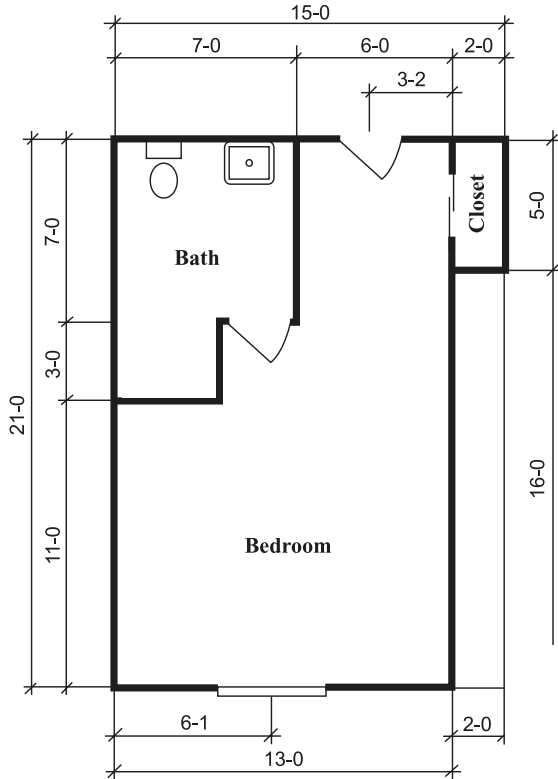

CLARE BRIDGE LEAWOOD

PRIVATE SUITE

One Bedroom, One Bath
315 Sq. Ft.

COMPANION SUITE

Two Bedroom, One Bath
625 Sq. Ft.

12724 State Line Road
Leawood, Kansas 66209
(913) 345-8808
www.brookdaleliving.com