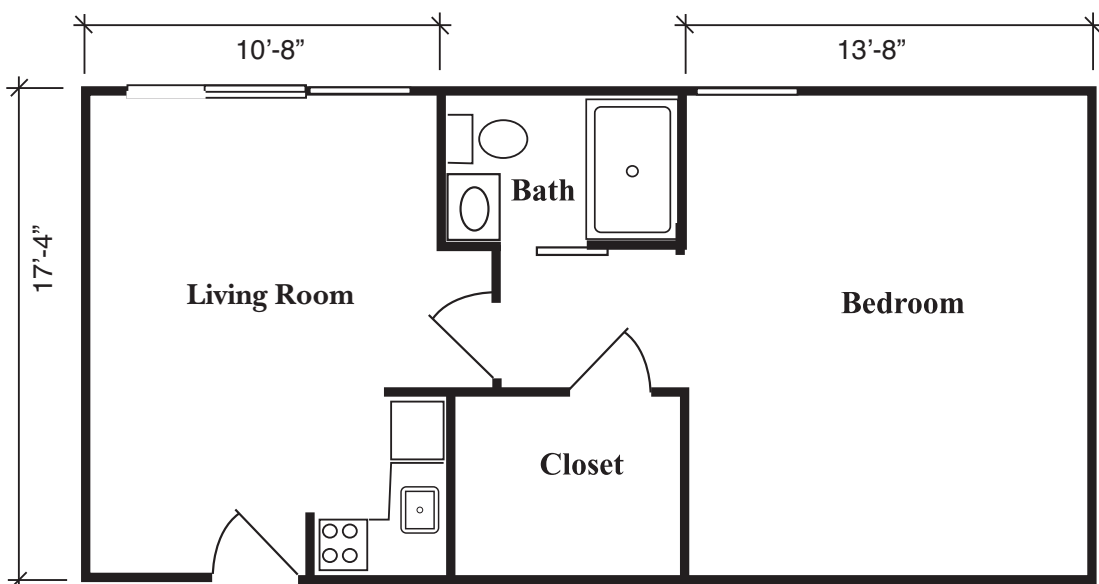

STERLING HOUSE SPRINGDALE

SILVERDALE SUITE
One Bedroom, One Bath
288 Square Feet

TOWNSEND SUITE
One Bedroom, One Bath
324 Square Feet

RICHMOND SUITE
One Bedroom, One Bath
360 Square Feet

WETHERBY SUITE
One Bedroom, One Bath
252 Square Feet

BEECHWOOD SUITE
One Bedroom, One Bath
561 Square Feet