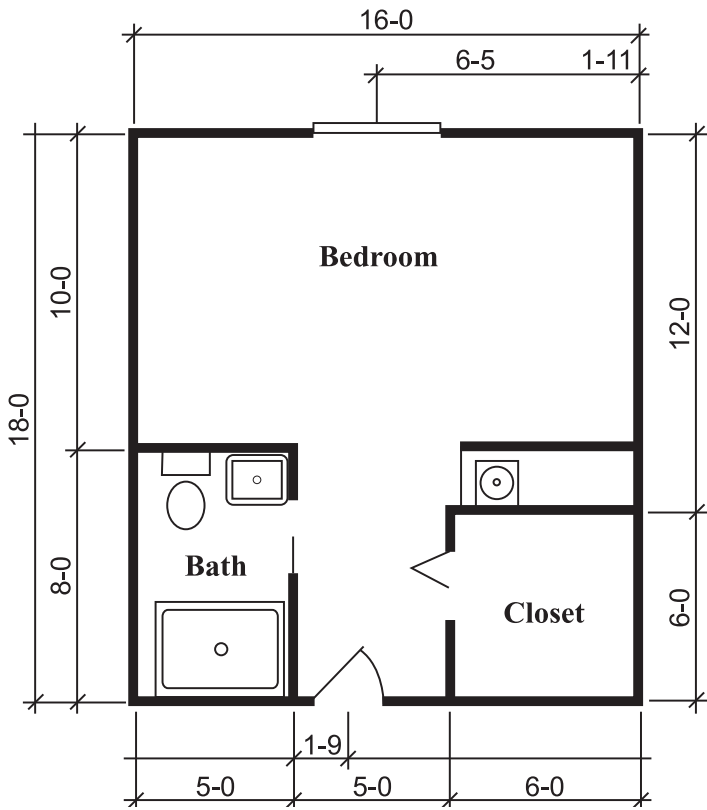

STERLING HOUSE SPRINGDALE

SILVERDALE SUITE
One Bedroom, One Bath
288 Square Feet

TOWNSEND SUITE
One Bedroom, One Bath
324 Square Feet

RICHMOND SUITE
One Bedroom, One Bath
360 Square Feet

WETHERBY SUITE
One Bedroom, One Bath
252 Square Feet

BEECHWOOD SUITE
One Bedroom, One Bath
561 Square Feet