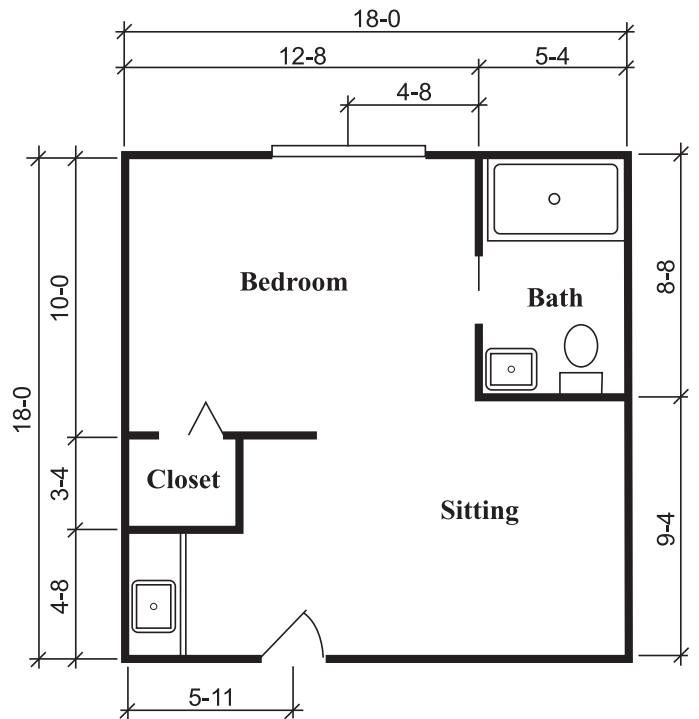

STERLING HOUSE SPRINGDALE

SILVERDALE SUITE
One Bedroom, One Bath
288 Square Feet

TOWNSEND SUITE
One Bedroom, One Bath
324 Square Feet

RICHMOND SUITE
One Bedroom, One Bath
360 Square Feet

WETHERBY SUITE
One Bedroom, One Bath
252 Square Feet

BEECHWOOD SUITE
One Bedroom, One Bath
561 Square Feet