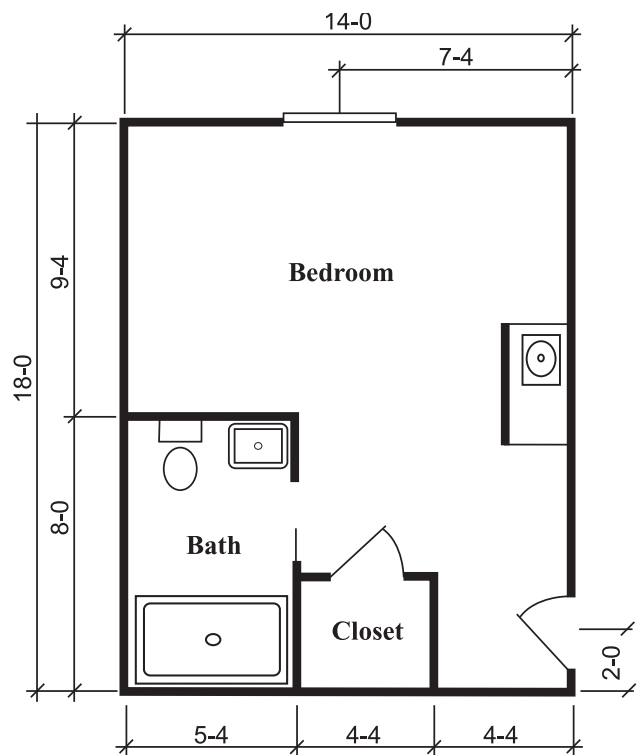

STERLING HOUSE SPRINGDALE

SILVERDALE SUITE
One Bedroom, One Bath
288 Square Feet

TOWNSEND SUITE
One Bedroom, One Bath
324 Square Feet

RICHMOND SUITE
One Bedroom, One Bath
360 Square Feet

WETHERBY SUITE
One Bedroom, One Bath
252 Square Feet

BEECHWOOD SUITE
One Bedroom, One Bath
561 Square Feet