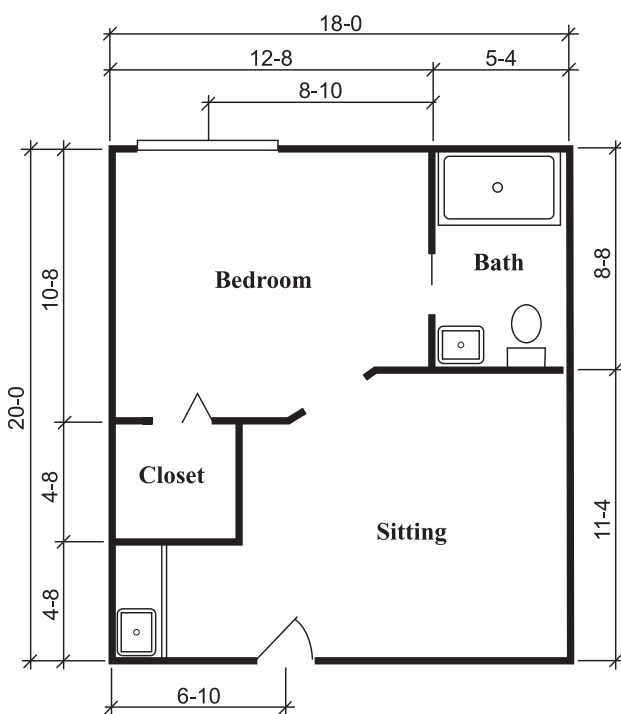

STERLING HOUSE SPRINGDALE

SILVERDALE SUITE
One Bedroom, One Bath
288 Square Feet

TOWNSEND SUITE
One Bedroom, One Bath
324 Square Feet

RICHMOND SUITE
One Bedroom, One Bath
360 Square Feet

WETHERBY SUITE
One Bedroom, One Bath
252 Square Feet

BEECHWOOD SUITE
One Bedroom, One Bath
561 Square Feet