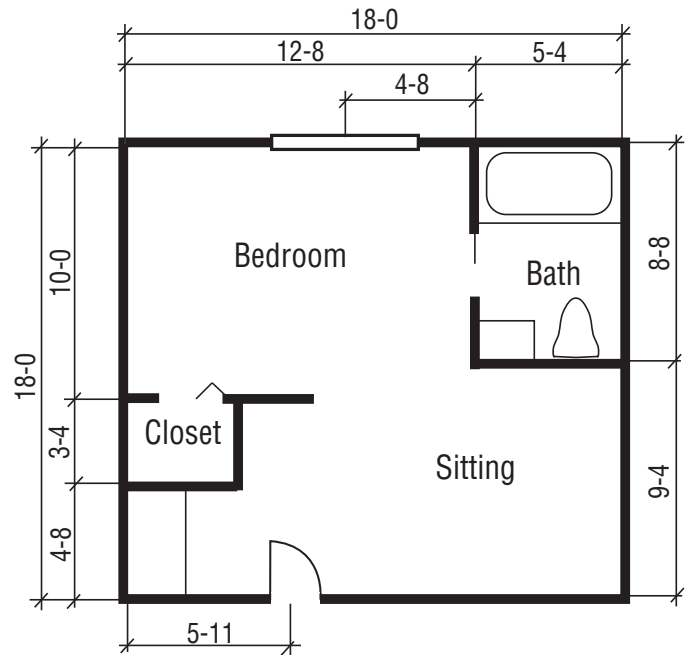

STERLING HOUSE FAIRFIELD

SILVERDALE SUITE

One Bedroom, One Bath
288 Square Feet

TOWNSEND SUITE

One Bedroom, One Bath
324 Square Feet

RICHMOND SUITE

One Bedroom, One Bath
360 Square Feet