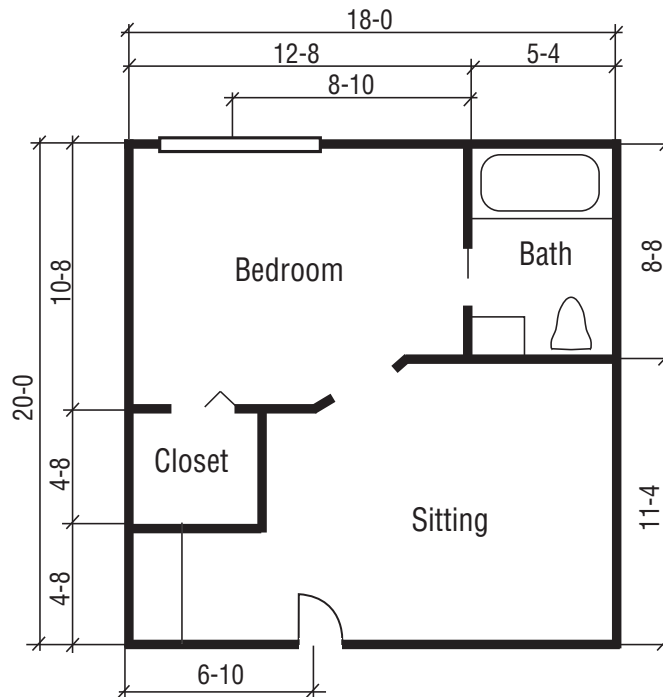

STERLING HOUSE FAIRFIELD

SILVERDALE SUITE

One Bedroom, One Bath
288 Square Feet

TOWNSEND SUITE

One Bedroom, One Bath
324 Square Feet

RICHMOND SUITE

One Bedroom, One Bath
360 Square Feet