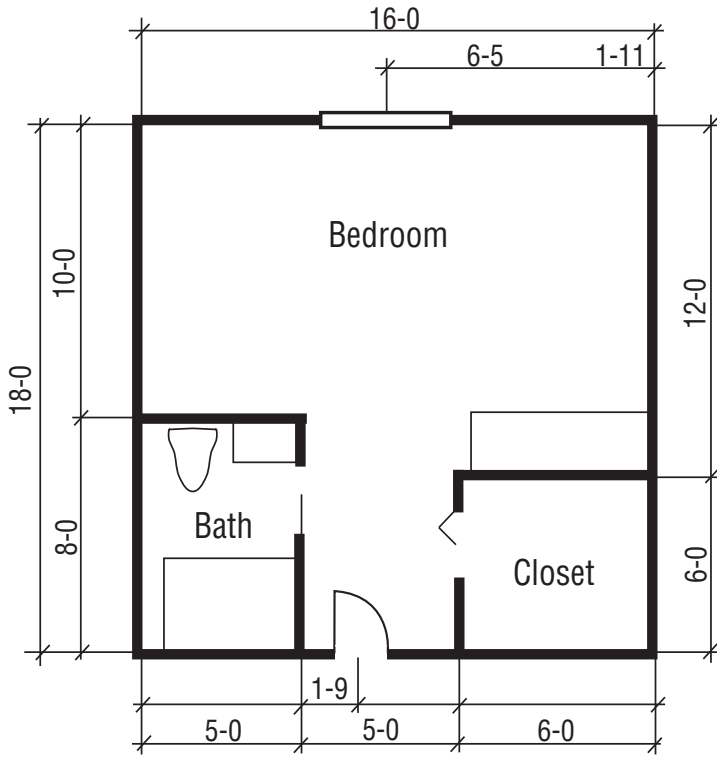

STERLING HOUSE FAIRFIELD

SILVERDALE SUITE

One Bedroom, One Bath
288 Square Feet

TOWNSEND SUITE

One Bedroom, One Bath
324 Square Feet

RICHMOND SUITE

One Bedroom, One Bath
360 Square Feet