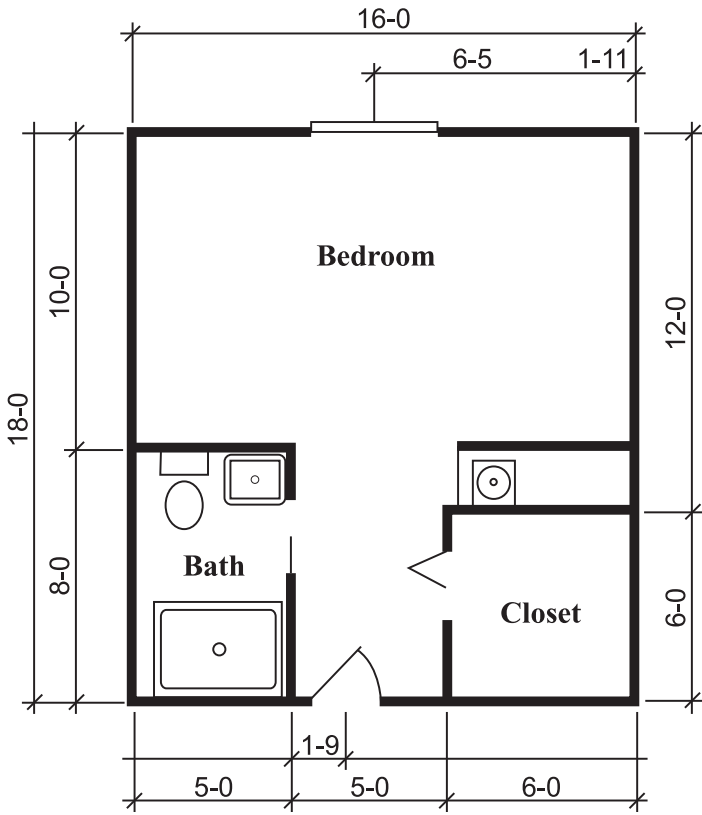

STERLING HOUSE FAIRDALE

SILVERDALE SUITE
One Bedroom, One Bath
288 Square Feet

TOWNSEND SUITE
One Bedroom, One Bath
324 Square Feet

RICHMOND SUITE
One Bedroom, One Bath
360 Square Feet