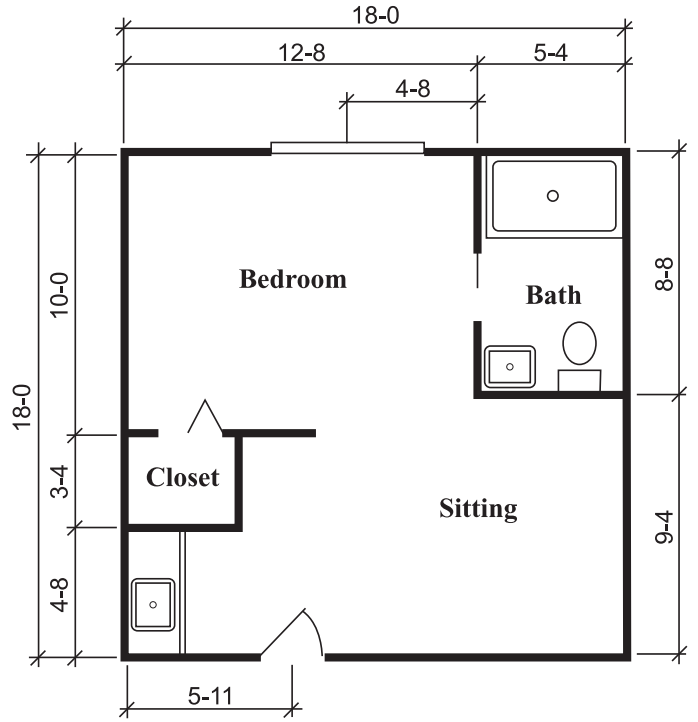

STERLING HOUSE FAIRDALE

SILVERDALE SUITE
One Bedroom, One Bath
288 Square Feet

TOWNSEND SUITE
One Bedroom, One Bath
324 Square Feet

RICHMOND SUITE
One Bedroom, One Bath
360 Square Feet