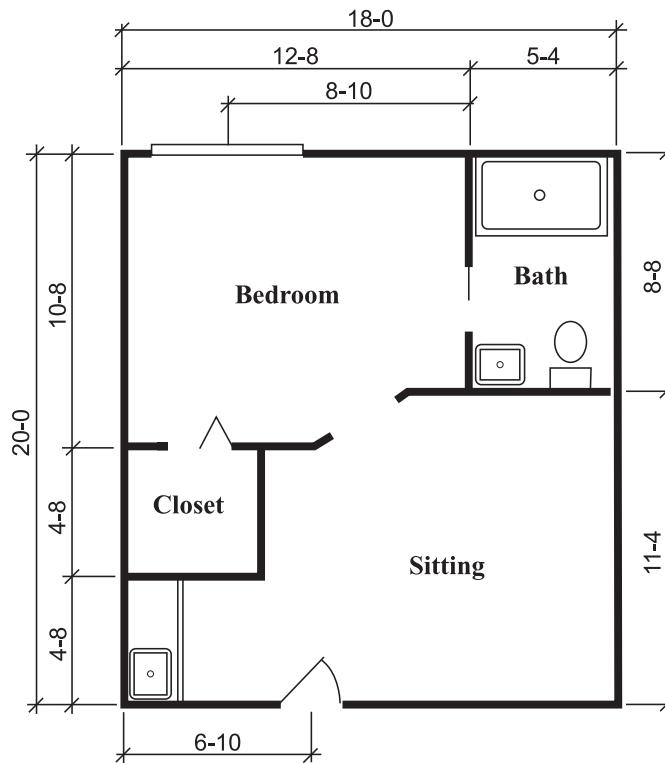

STERLING HOUSE FAIRDALE

SILVERDALE SUITE
One Bedroom, One Bath
288 Square Feet

TOWNSEND SUITE
One Bedroom, One Bath
324 Square Feet

RICHMOND SUITE
One Bedroom, One Bath
360 Square Feet