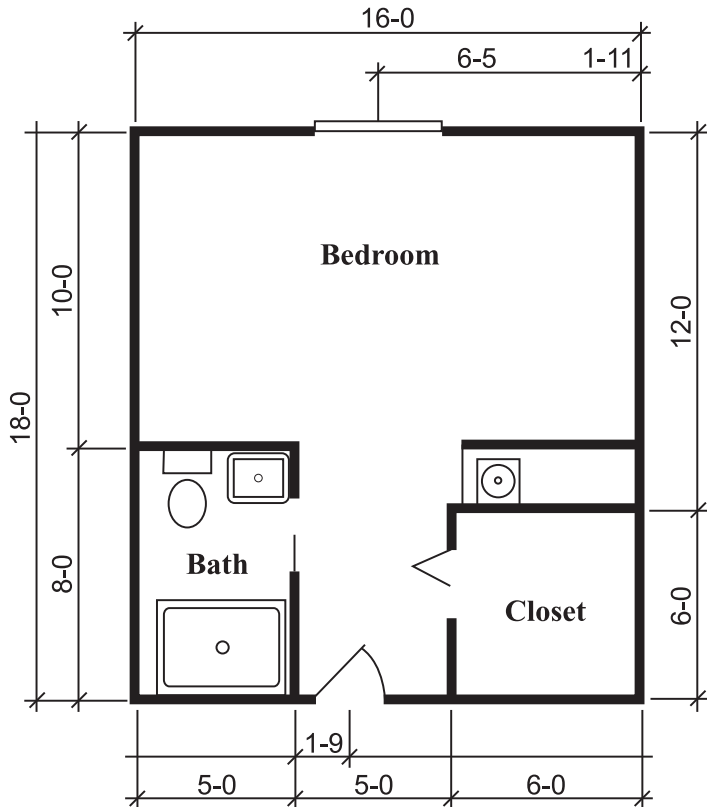

## SILVERDALE SUITE

One Bedroom, One Bath  
288 Square Feet

## TOWNSEND SUITE

One Bedroom, One Bath  
324 Square Feet

## RICHMOND SUITE

One Bedroom, One Bath  
360 Square Feet