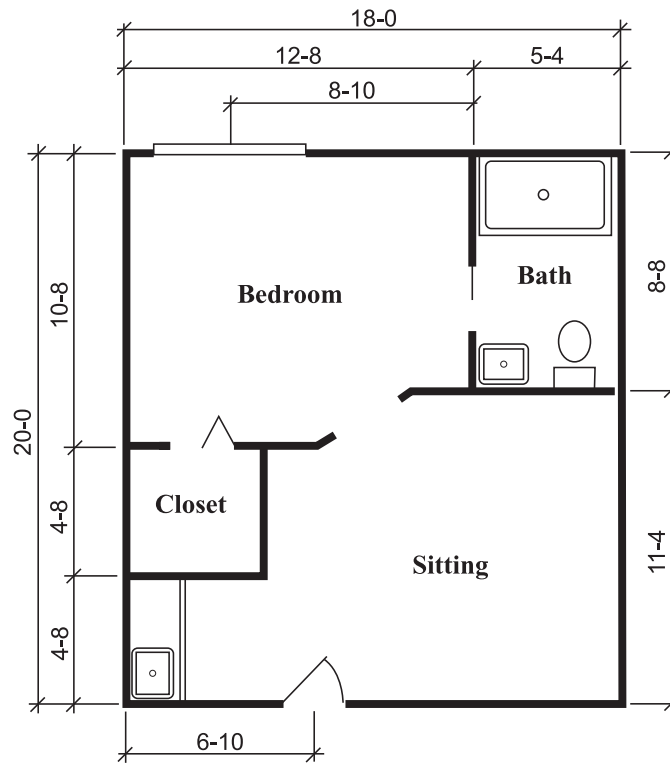

## SILVERDALE SUITE

One Bedroom, One Bath  
288 Square Feet

## TOWNSEND SUITE

One Bedroom, One Bath  
324 Square Feet

## RICHMOND SUITE

One Bedroom, One Bath  
360 Square Feet