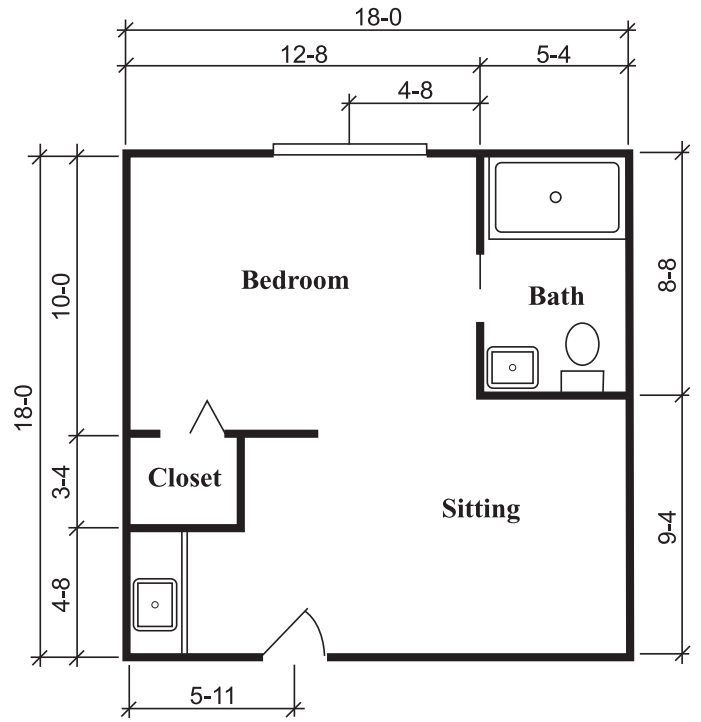

## SILVERDALE SUITE

One Bedroom, One Bath  
288 Square Feet

## TOWNSEND SUITE

One Bedroom, One Bath  
324 Square Feet

## RICHMOND SUITE

One Bedroom, One Bath  
360 Square Feet