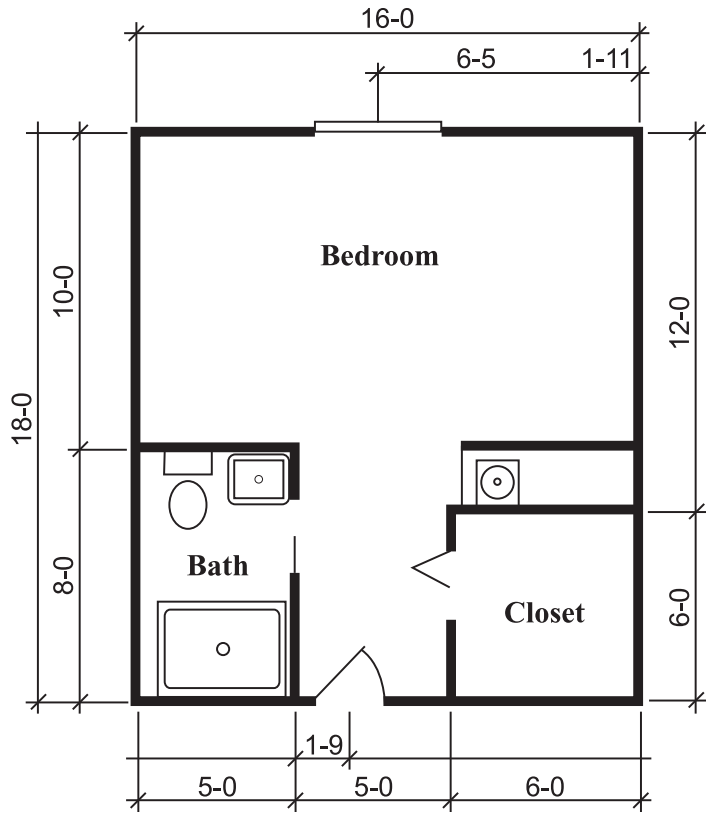

## SILVERDALE SUITE

One Bedroom, One Bath  
288 Square Feet

## TOWNSEND SUITE

One Bedroom, One Bath  
324 Square Feet

## RICHMOND SUITE

One Bedroom, One Bath  
360 Square Feet