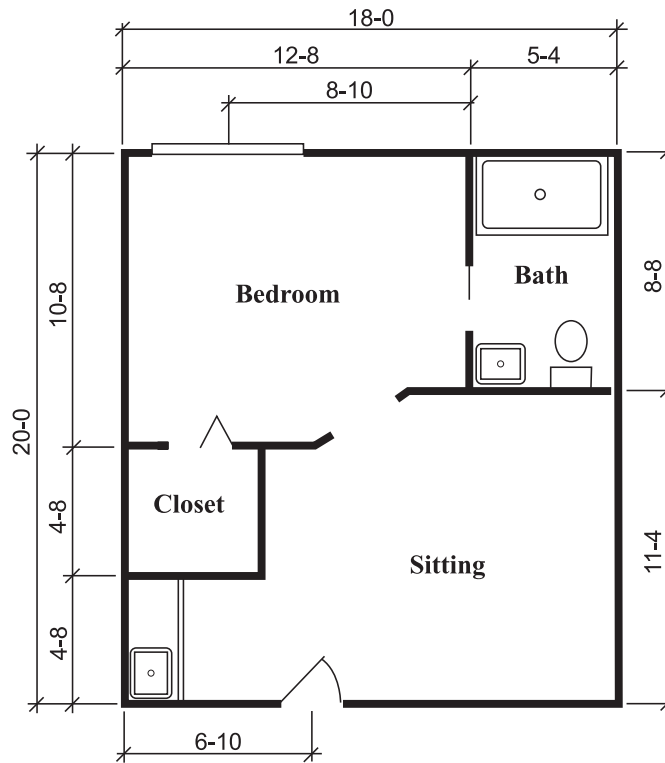

## SILVERDALE SUITE

One Bedroom, One Bath  
288 Square Feet

## TOWNSEND SUITE

One Bedroom, One Bath  
324 Square Feet

## RICHMOND SUITE

One Bedroom, One Bath  
360 Square Feet