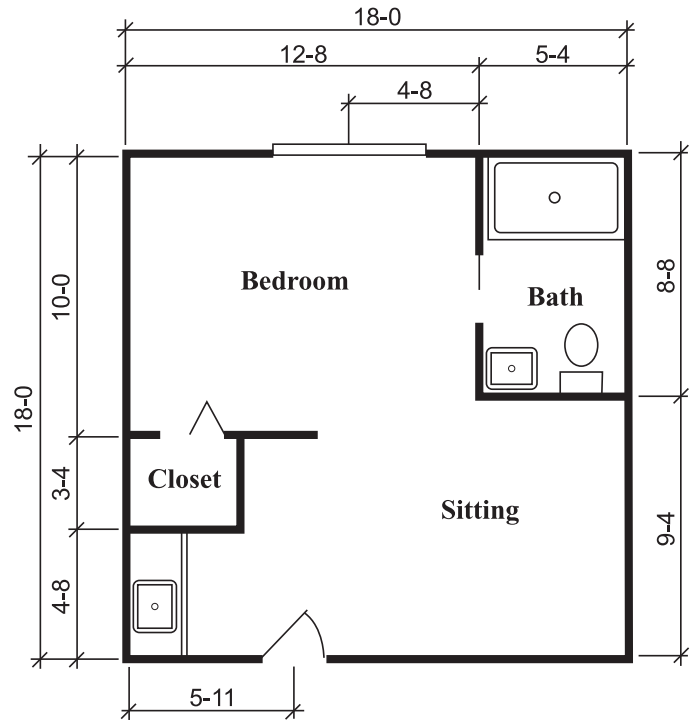

## SILVERDALE SUITE

One Bedroom, One Bath  
288 Square Feet

## TOWNSEND SUITE

One Bedroom, One Bath  
324 Square Feet

## RICHMOND SUITE

One Bedroom, One Bath  
360 Square Feet