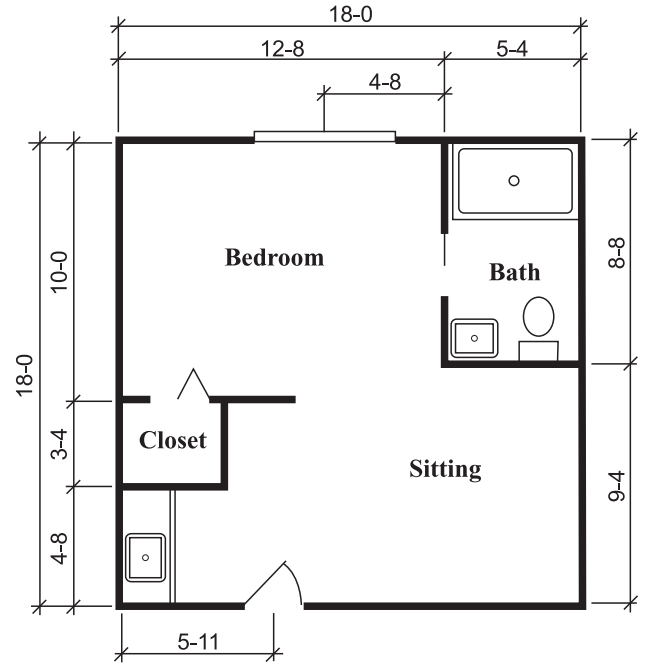

# STERLING HOUSE DODGE CITY

**SILVERDALE SUITE**  
One Bedroom, One Bath  
288 Square Feet

**TOWNSEND SUITE**  
One Bedroom, One Bath  
324 Square Feet

**RICHMOND SUITE**  
One Bedroom, One Bath  
360 Square Feet