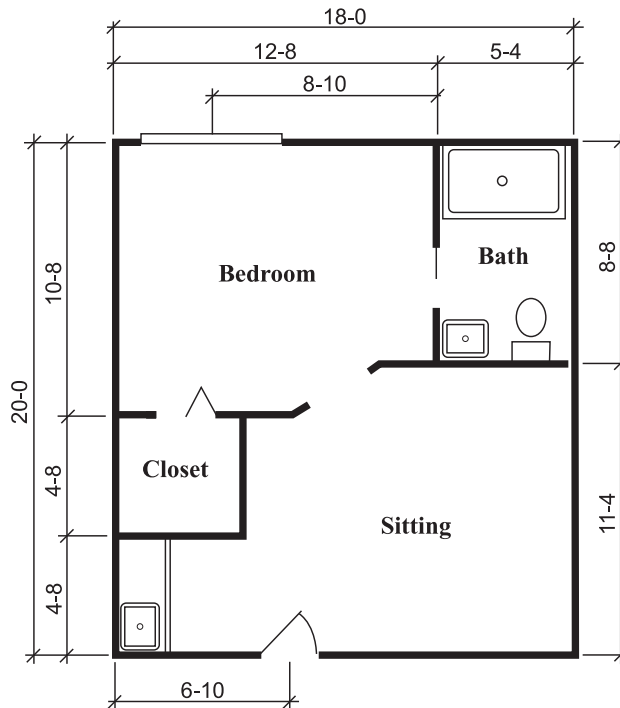

# STERLING HOUSE DODGE CITY

**SILVERDALE SUITE**  
One Bedroom, One Bath  
288 Square Feet

**TOWNSEND SUITE**  
One Bedroom, One Bath  
324 Square Feet

**RICHMOND SUITE**  
One Bedroom, One Bath  
360 Square Feet