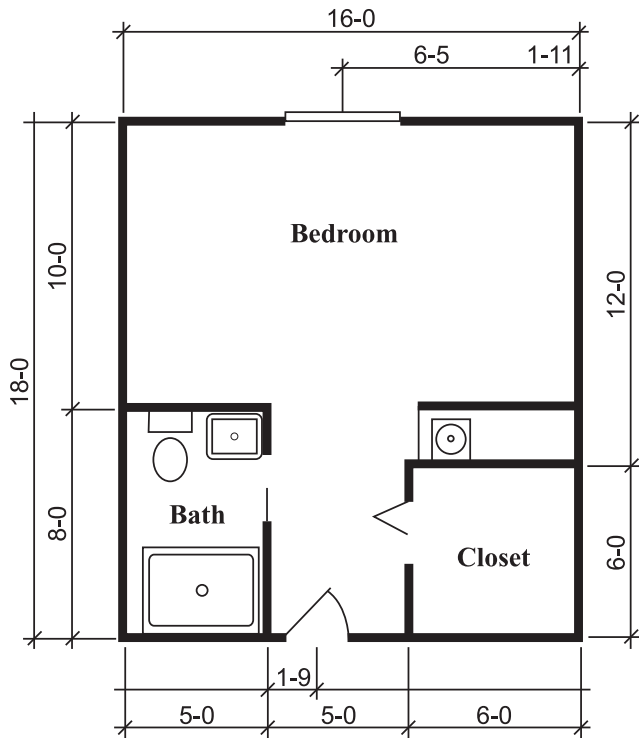

# STERLING HOUSE DODGE CITY

**SILVERDALE SUITE**  
One Bedroom, One Bath  
288 Square Feet

**TOWNSEND SUITE**  
One Bedroom, One Bath  
324 Square Feet

**RICHMOND SUITE**  
One Bedroom, One Bath  
360 Square Feet