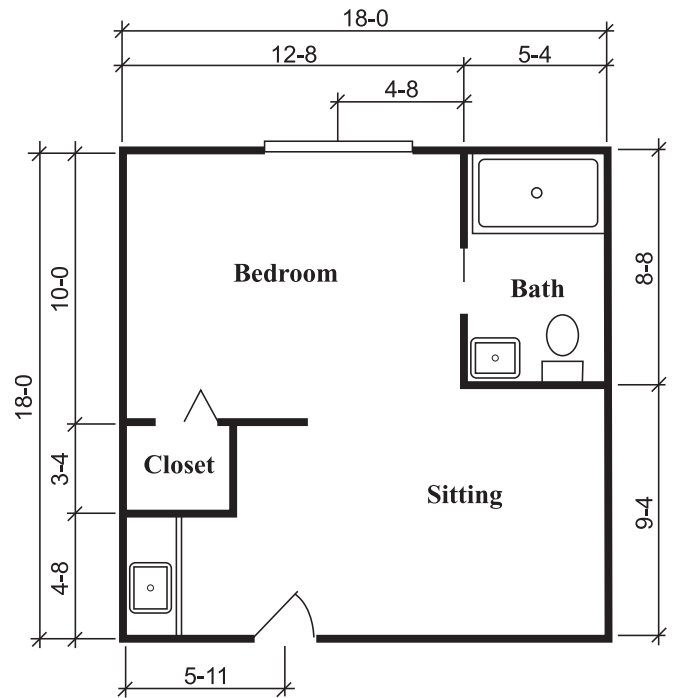

STERLING HOUSE ARKANSAS CITY

RICHMOND SUITE

One Bedroom, One Bath
360 Square Feet

TOWNSEND SUITE

One Bedroom, One Bath
324 Square Feet

SILVERDALE SUITE

One Bedroom, One Bath
288 Square Feet

STERLING HOUSE
BROOKDALE SENIOR LIVING