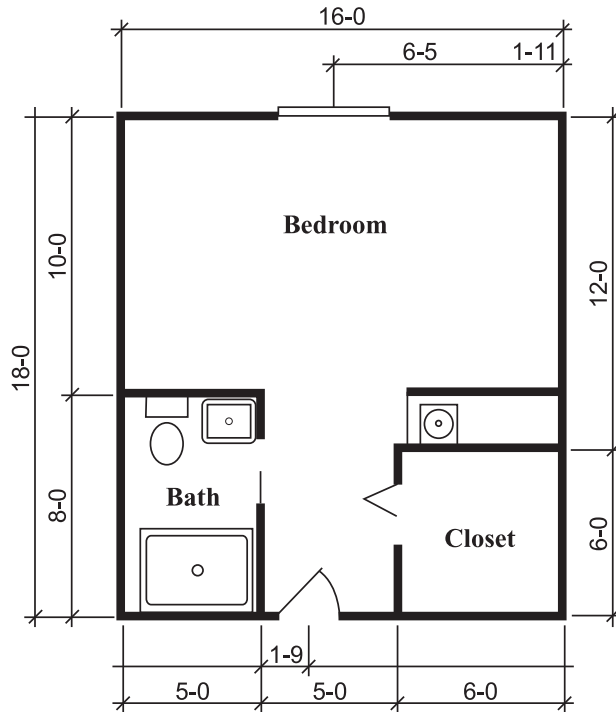

STERLING HOUSE ARKANSAS CITY

RICHMOND SUITE

One Bedroom, One Bath
360 Square Feet

TOWNSEND SUITE

One Bedroom, One Bath
324 Square Feet

SILVERDALE SUITE

One Bedroom, One Bath
288 Square Feet

STERLING HOUSE
BROOKDALE SENIOR LIVING