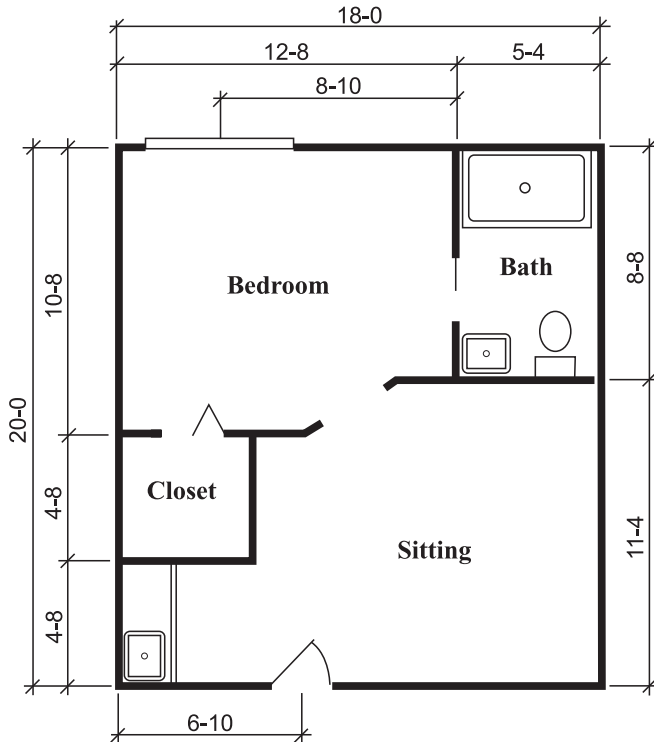

STERLING HOUSE ARKANSAS CITY

RICHMOND SUITE

One Bedroom, One Bath
360 Square Feet

TOWNSEND SUITE

One Bedroom, One Bath
324 Square Feet

SILVERDALE SUITE

One Bedroom, One Bath
288 Square Feet

STERLING HOUSE
BROOKDALE SENIOR LIVING

402 Windsor Road
Arkansas City, Kansas 67005
(620) 442-4400
www.brookdaleliving.com

Floor plans may vary based on location. All dimensions are approximate.