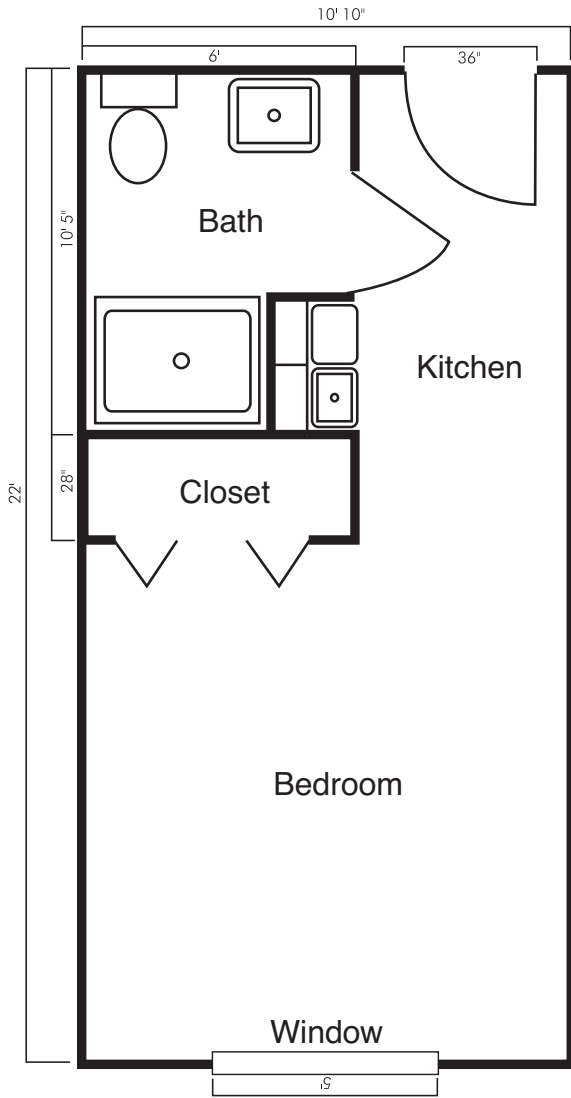

STERLING HOUSE KENOSHA

PRIVATE SUITE
238 Square Feet

PRIVATE DELUXE COMPANION SUITE
336 Square Feet