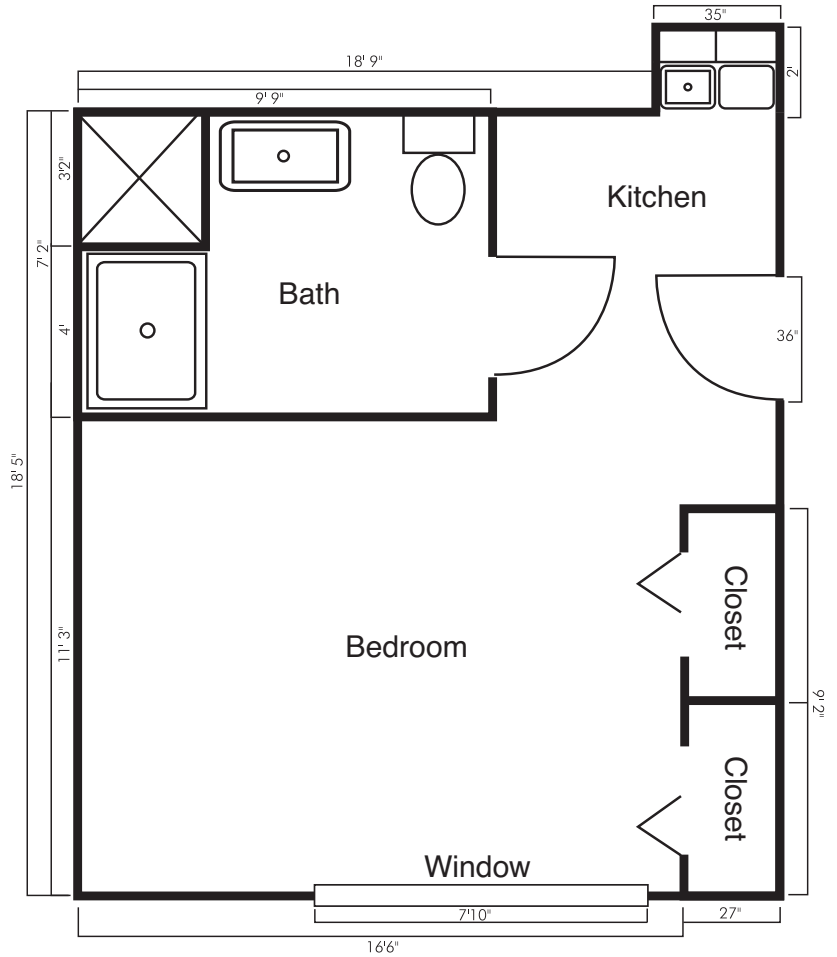

STERLING HOUSE KENOSHA

PRIVATE SUITE
238 Square Feet

PRIVATE DELUXE COMPANION SUITE
336 Square Feet