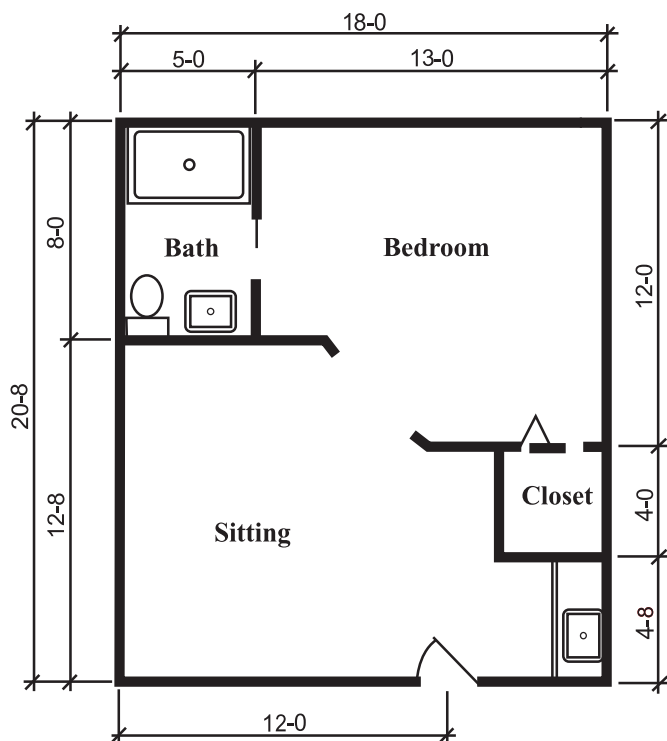

STERLING HOUSE FORT COLLINS

SILVERDALE SUITE

One Bedroom, One Bath
288 Square Feet

TOWNSEND SUITE

One Bedroom, One Bath
324 Square Feet

RICHMOND SUITE

One Bedroom, One Bath
360 Square Feet

ASHTON SUITE

One Bedroom, One Bath
372 Square Feet