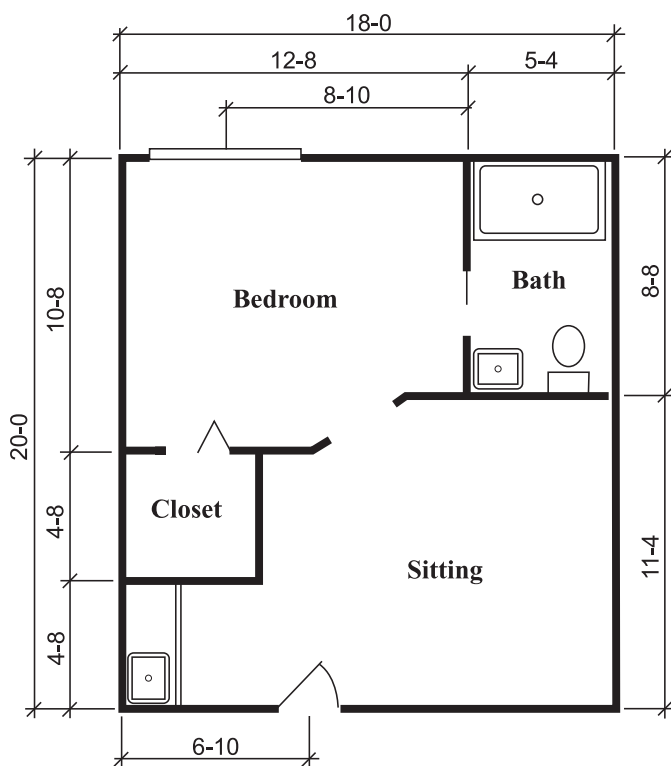

STERLING HOUSE FORT COLLINS

SILVERDALE SUITE

One Bedroom, One Bath
288 Square Feet

TOWNSEND SUITE

One Bedroom, One Bath
324 Square Feet

RICHMOND SUITE

One Bedroom, One Bath
360 Square Feet

ASHTON SUITE

One Bedroom, One Bath
372 Square Feet