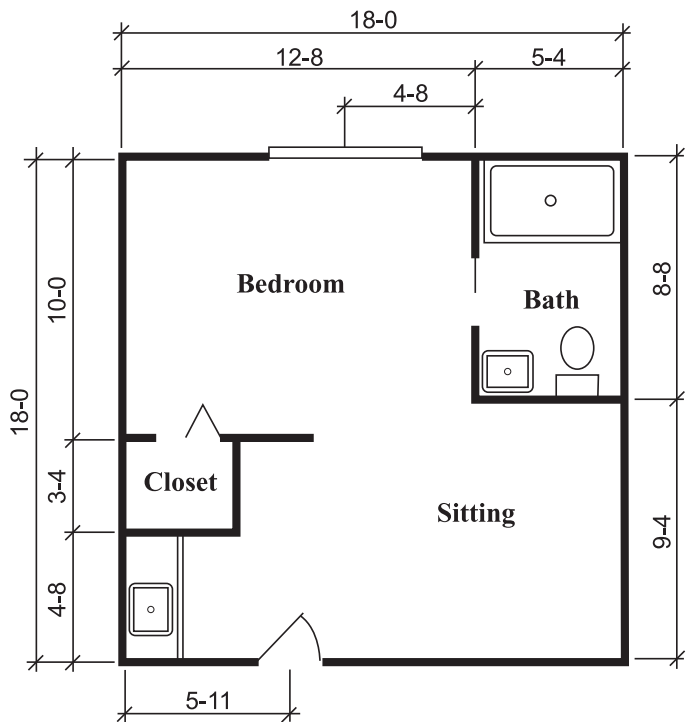

STERLING HOUSE FORT COLLINS

SILVERDALE SUITE

One Bedroom, One Bath
288 Square Feet

TOWNSEND SUITE

One Bedroom, One Bath
324 Square Feet

RICHMOND SUITE

One Bedroom, One Bath
360 Square Feet

ASHTON SUITE

One Bedroom, One Bath
372 Square Feet