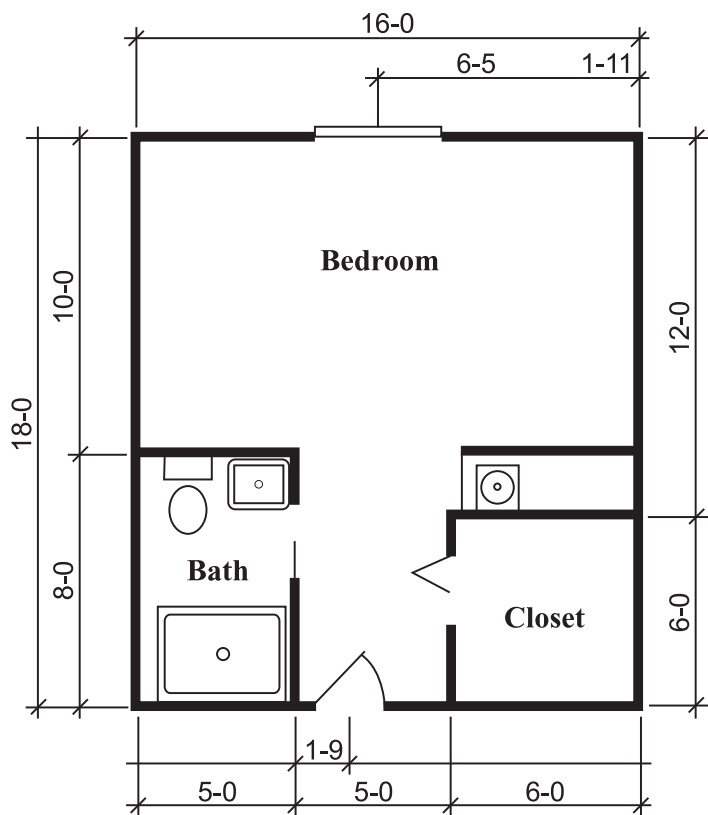

STERLING HOUSE FORT COLLINS

SILVERDALE SUITE

One Bedroom, One Bath
288 Square Feet

TOWNSEND SUITE

One Bedroom, One Bath
324 Square Feet

RICHMOND SUITE

One Bedroom, One Bath
360 Square Feet

ASHTON SUITE

One Bedroom, One Bath
372 Square Feet