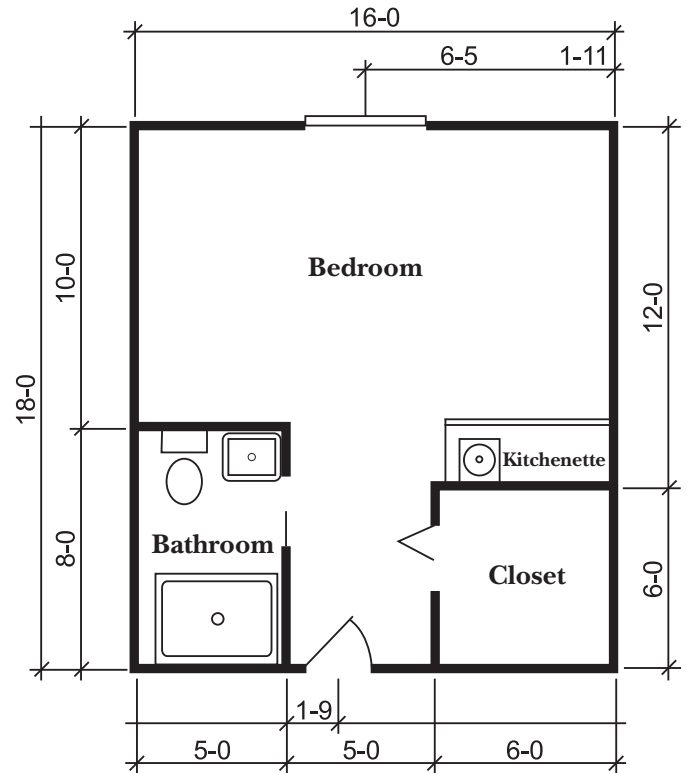

STERLING HOUSE BRIARGATE

TOWNSEND SUITE
One Bedroom, One Bath
308 Square Feet

SILVERDALE SUITE
One Bedroom, One Bath
290 Square Feet

RICHMOND SUITE
One Bedroom, One Bath
344 Square Feet