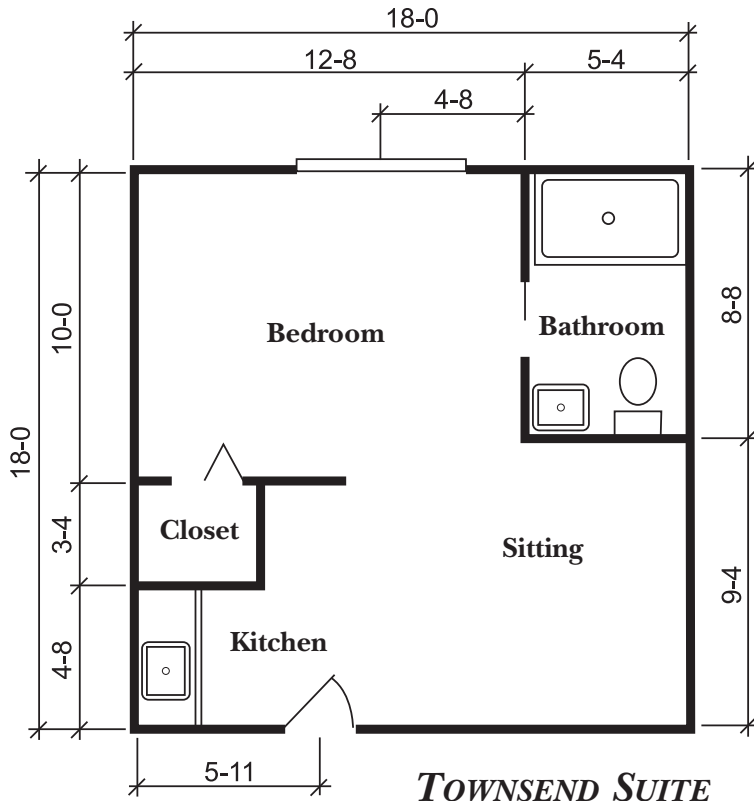

STERLING HOUSE BRIARGATE

TOWNSEND SUITE
One Bedroom, One Bath
308 Square Feet

SILVERDALE SUITE
One Bedroom, One Bath
290 Square Feet

RICHMOND SUITE
One Bedroom, One Bath
344 Square Feet