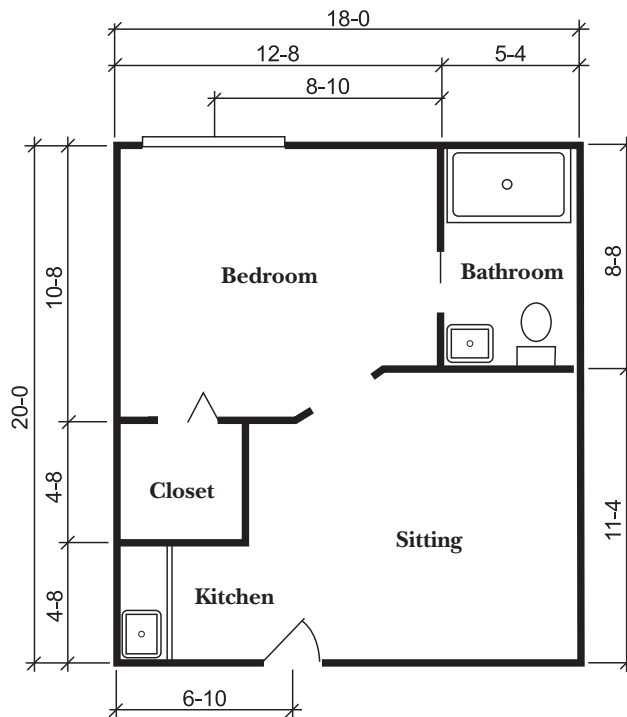

STERLING HOUSE BRIARGATE

TOWNSEND SUITE
One Bedroom, One Bath
308 Square Feet

SILVERDALE SUITE
One Bedroom, One Bath
290 Square Feet

RICHMOND SUITE
One Bedroom, One Bath
344 Square Feet