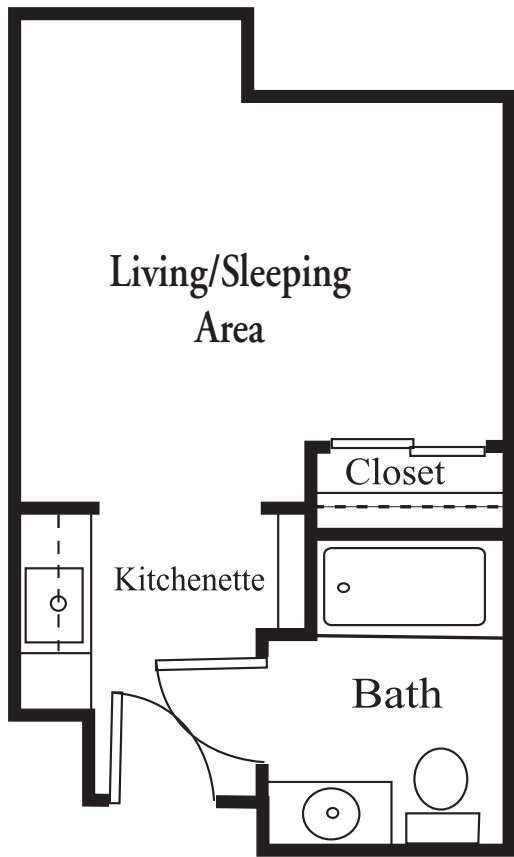

STERLING HOUSE AT THE ORCHARDS

STUDIO

302 Sq. Ft.

ONE BEDROOM

487 Sq. Ft.