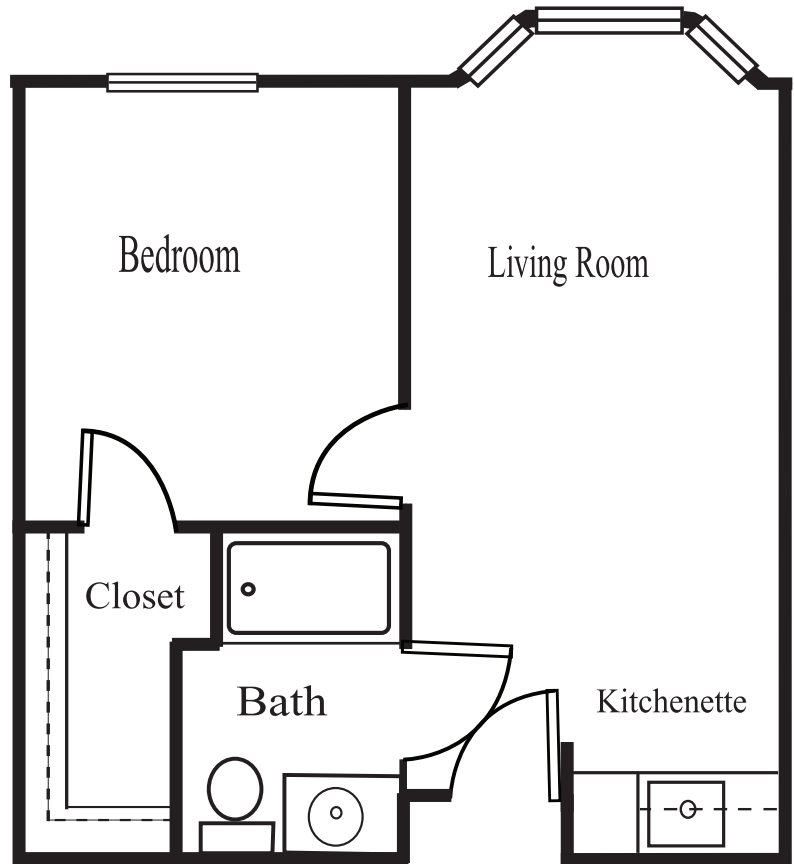

STERLING HOUSE AT THE ORCHARDS

STUDIO

302 Sq. Ft.

ONE BEDROOM

487 Sq. Ft.