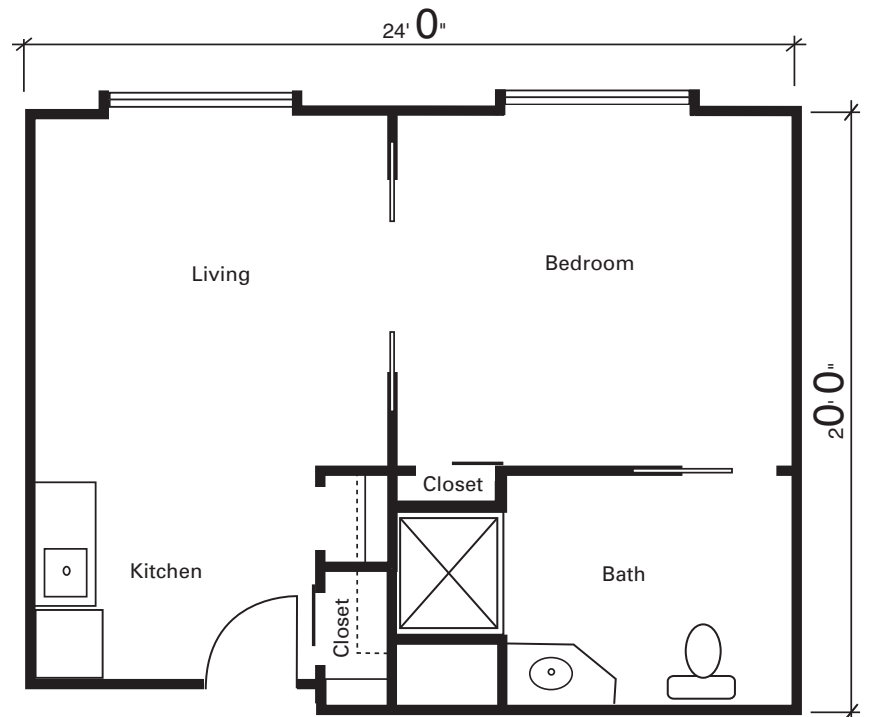

WYNWOOD TWIN FALLS

STUDIO APARTMENT

360 Square Feet

ONE BEDROOM APARTMENT

480 Square Feet

ONE BEDROOM DELUXE I

720 Square Feet