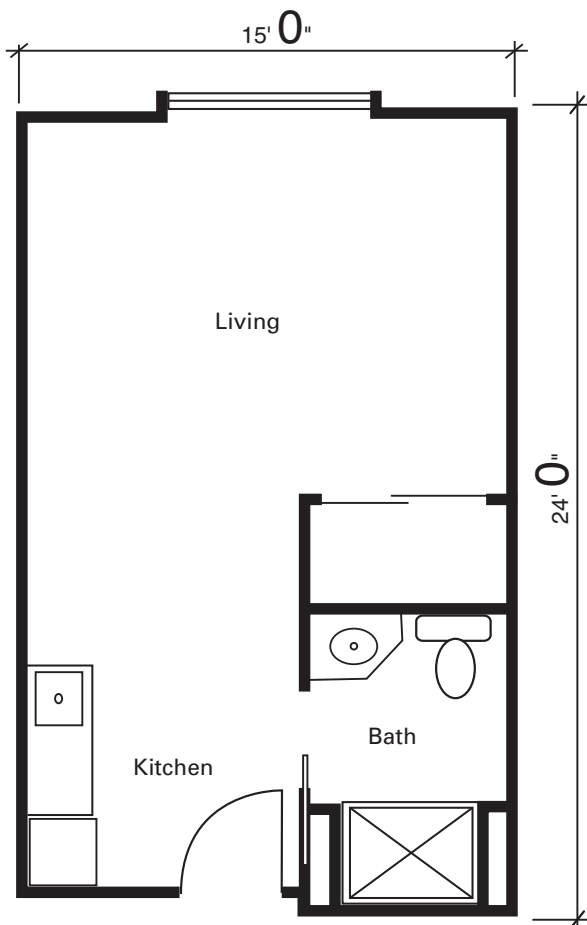

WYNWOOD TWIN FALLS

STUDIO APARTMENT

360 Square Feet

ONE BEDROOM APARTMENT

480 Square Feet

ONE BEDROOM DELUXE I

720 Square Feet