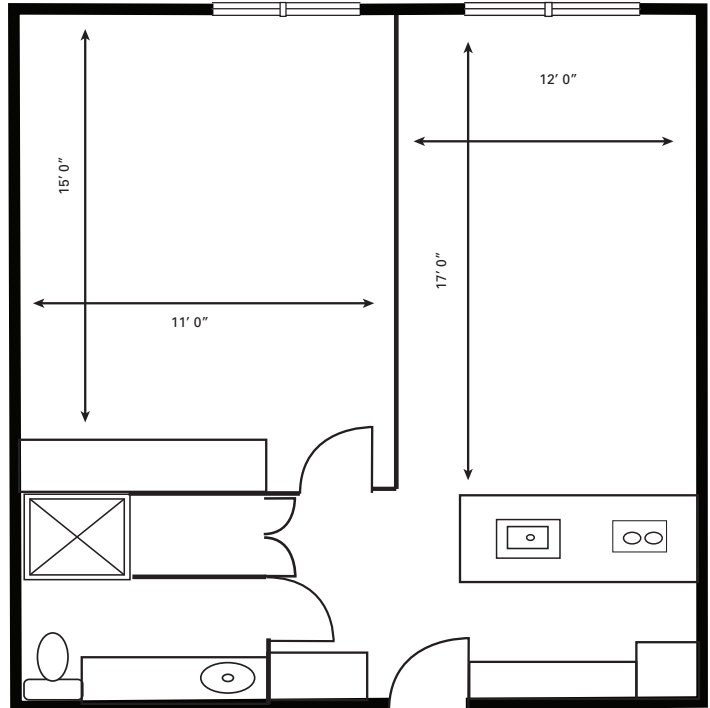

## STUDIO

368 Square Feet

## ONE BEDROOM

633 Square Feet