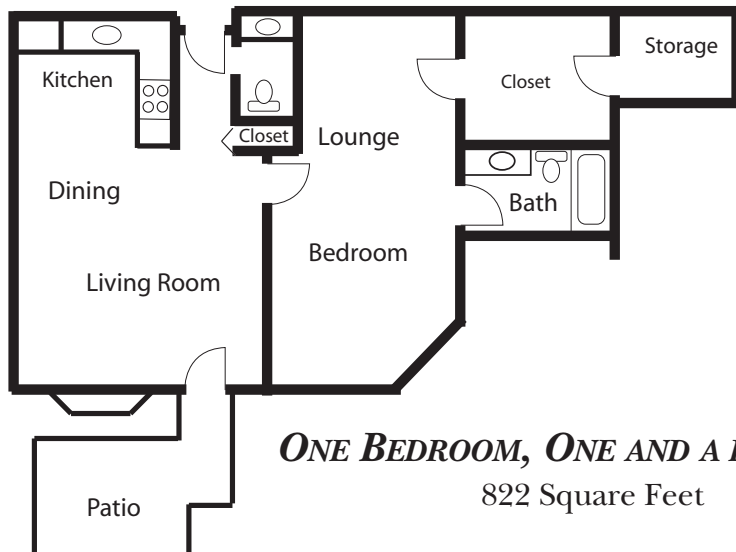

THE VILLAS COURTYARD

ONE BEDROOM, ONE BATH
784 Square Feet

TWO BEDROOM, ONE BATH
992 Square Feet

TWO BEDROOM, TWO BATH
1,136 Square Feet

ONE BEDROOM, ONE BATH
596 Square Feet

TWO BEDROOM, ONE AND A HALF BATH
972 Square Feet

ONE BEDROOM, ONE AND A HALF BATH
822 Square Feet

ONE BEDROOM, ONE BATH
502 Square Feet

ONE BEDROOM, ONE BATH
784 Square Feet

TWO BEDROOM, TWO BATH
1,066 Square Feet