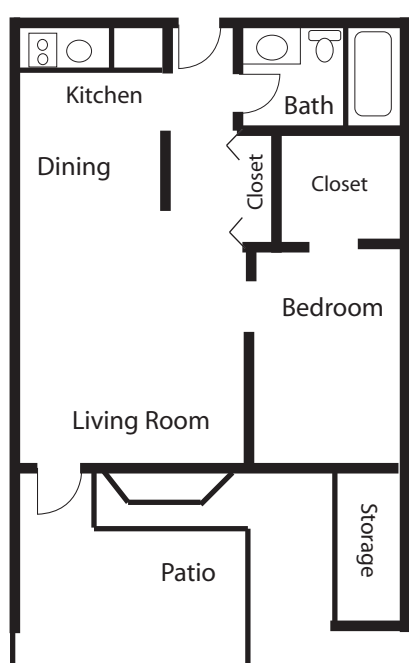

THE VILLAS COURTYARD

ONE BEDROOM, ONE BATH
784 Square Feet

TWO BEDROOM, ONE BATH
992 Square Feet

TWO BEDROOM, TWO BATH
1,136 Square Feet

ONE BEDROOM, ONE BATH
596 Square Feet

TWO BEDROOM, ONE AND A HALF BATH
972 Square Feet

ONE BEDROOM, ONE AND A HALF BATH
822 Square Feet

ONE BEDROOM, ONE BATH
502 Square Feet

ONE BEDROOM, ONE BATH
784 Square Feet

TWO BEDROOM, TWO BATH
1,066 Square Feet