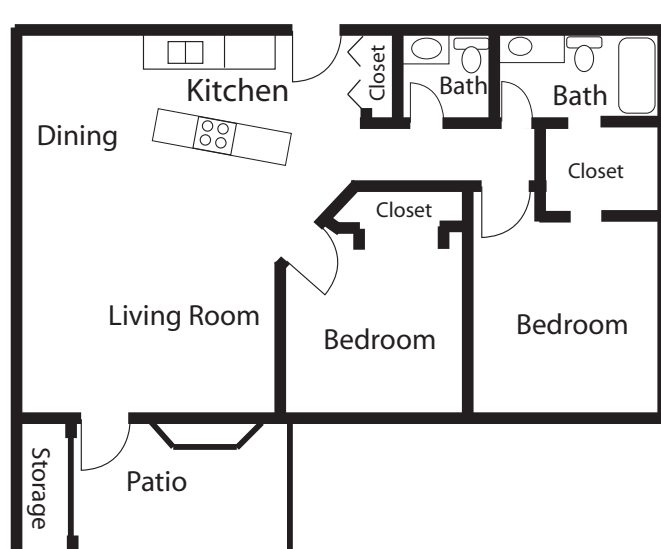

THE VILLAS COURTYARD

ONE BEDROOM, ONE BATH
784 Square Feet

TWO BEDROOM, ONE BATH
992 Square Feet

TWO BEDROOM, TWO BATH
1,136 Square Feet

ONE BEDROOM, ONE BATH
596 Square Feet

TWO BEDROOM, ONE AND A HALF BATH
972 Square Feet

ONE BEDROOM, ONE AND A HALF BATH
822 Square Feet

ONE BEDROOM, ONE BATH
502 Square Feet

ONE BEDROOM, ONE BATH
784 Square Feet

TWO BEDROOM, TWO BATH
1,066 Square Feet