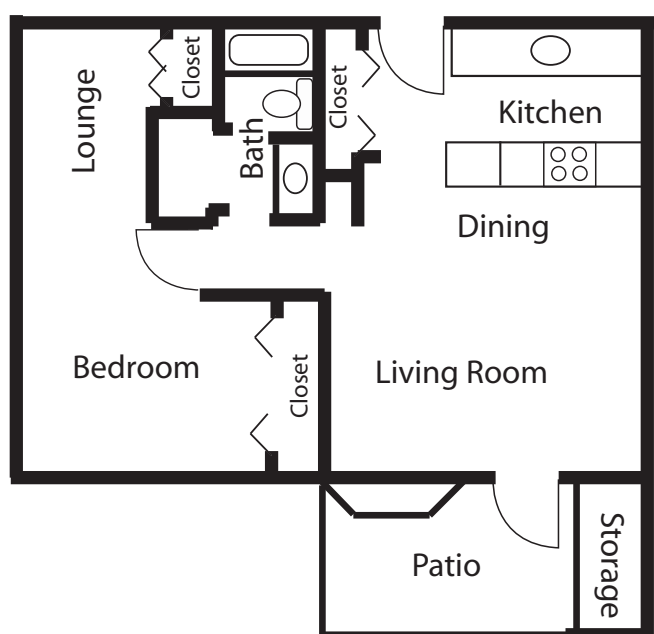

THE VILLAS COURTYARD

ONE BEDROOM, ONE BATH
784 Square Feet

TWO BEDROOM, ONE BATH
992 Square Feet

TWO BEDROOM, TWO BATH
1,136 Square Feet

ONE BEDROOM, ONE BATH
596 Square Feet

TWO BEDROOM, ONE AND A HALF BATH
972 Square Feet

ONE BEDROOM, ONE AND A HALF BATH
822 Square Feet

ONE BEDROOM, ONE BATH
502 Square Feet

ONE BEDROOM, ONE BATH
784 Square Feet

TWO BEDROOM, TWO BATH
1,066 Square Feet