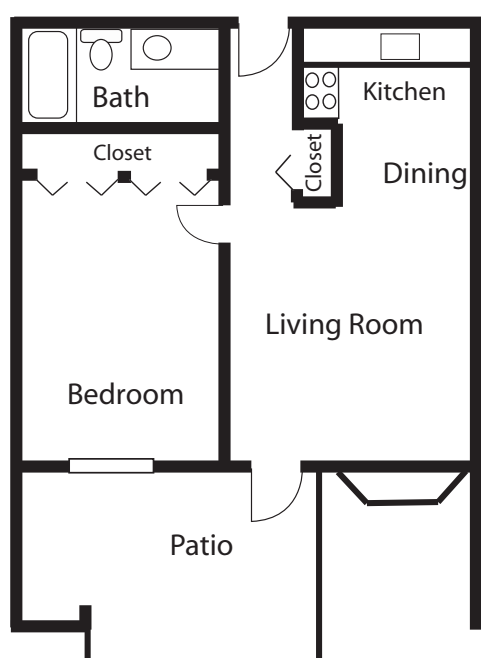

THE VILLAS COURTYARD

ONE BEDROOM, ONE BATH
784 Square Feet

TWO BEDROOM, ONE BATH
992 Square Feet

TWO BEDROOM, TWO BATH
1,136 Square Feet

ONE BEDROOM, ONE BATH
596 Square Feet

TWO BEDROOM, ONE AND A HALF BATH
972 Square Feet

ONE BEDROOM, ONE AND A HALF BATH
822 Square Feet

ONE BEDROOM, ONE BATH
502 Square Feet

ONE BEDROOM, ONE BATH
784 Square Feet

TWO BEDROOM, TWO BATH
1,066 Square Feet