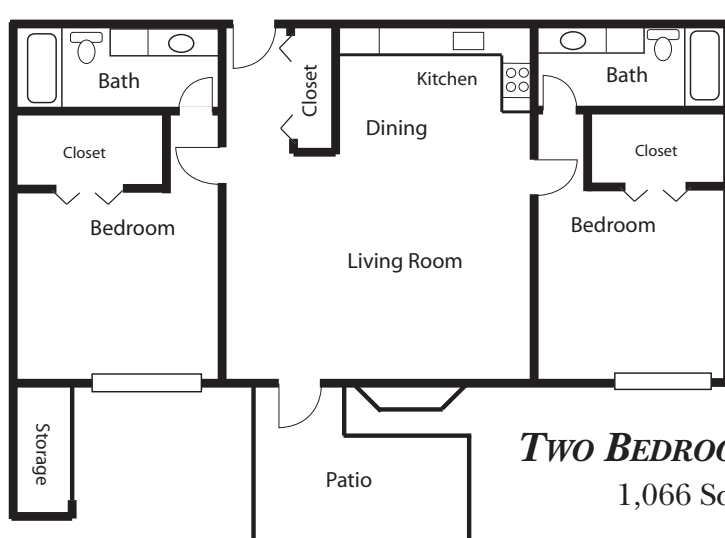

THE VILLAS COURTYARD

ONE BEDROOM, ONE BATH
784 Square Feet

TWO BEDROOM, ONE BATH
992 Square Feet

TWO BEDROOM, TWO BATH
1,136 Square Feet

ONE BEDROOM, ONE BATH
596 Square Feet

TWO BEDROOM, ONE AND A HALF BATH
972 Square Feet

ONE BEDROOM, ONE AND A HALF BATH
822 Square Feet

ONE BEDROOM, ONE BATH
502 Square Feet

ONE BEDROOM, ONE BATH
784 Square Feet

TWO BEDROOM, TWO BATH
1,066 Square Feet