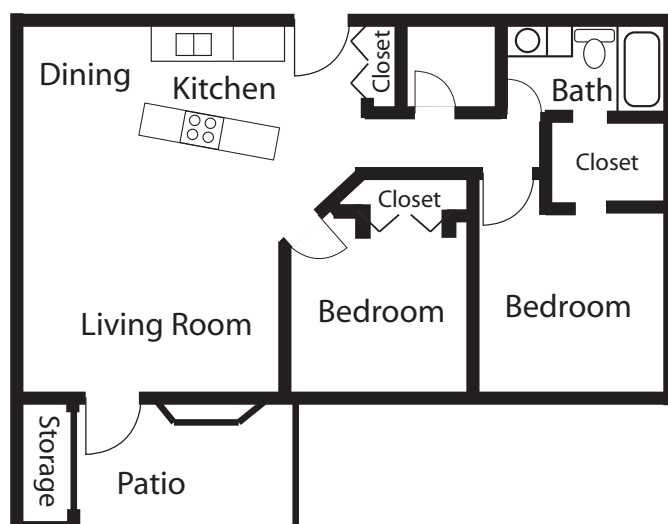

THE VILLAS COURTYARD

ONE BEDROOM, ONE BATH
784 Square Feet

TWO BEDROOM, ONE BATH
992 Square Feet

TWO BEDROOM, TWO BATH
1,136 Square Feet

ONE BEDROOM, ONE BATH
596 Square Feet

TWO BEDROOM, ONE AND A HALF BATH
972 Square Feet

ONE BEDROOM, ONE AND A HALF BATH
822 Square Feet

ONE BEDROOM, ONE BATH
502 Square Feet

ONE BEDROOM, ONE BATH
784 Square Feet

TWO BEDROOM, TWO BATH
1,066 Square Feet