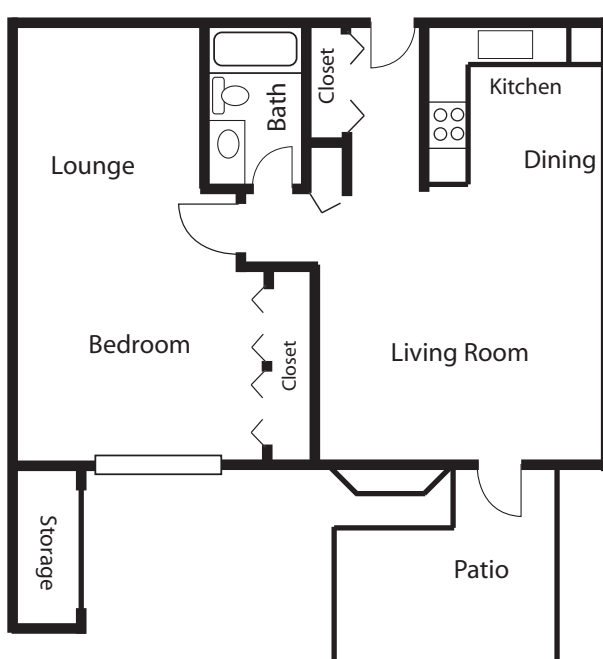

THE VILLAS COURTYARD

ONE BEDROOM, ONE BATH
784 Square Feet

TWO BEDROOM, ONE BATH
992 Square Feet

TWO BEDROOM, TWO BATH
1,136 Square Feet

ONE BEDROOM, ONE BATH
596 Square Feet

TWO BEDROOM, ONE AND A HALF BATH
972 Square Feet

ONE BEDROOM, ONE AND A HALF BATH
822 Square Feet

ONE BEDROOM, ONE BATH
502 Square Feet

ONE BEDROOM, ONE BATH
784 Square Feet

TWO BEDROOM, TWO BATH
1,066 Square Feet