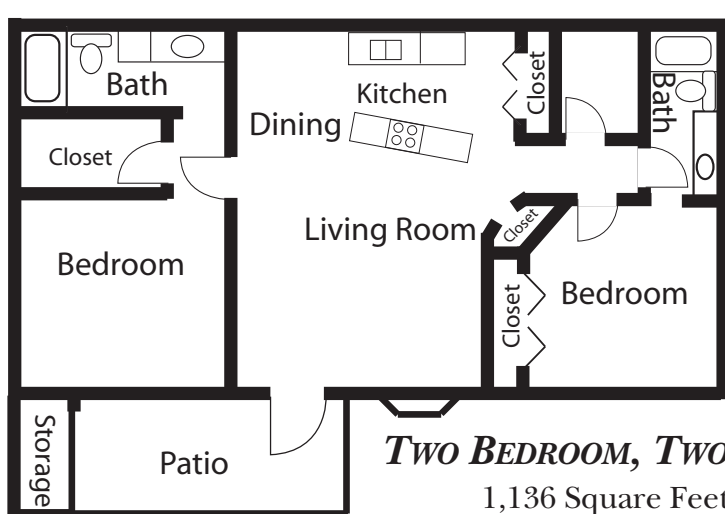

THE VILLAS COURTYARD

ONE BEDROOM, ONE BATH
784 Square Feet

TWO BEDROOM, ONE BATH
992 Square Feet

TWO BEDROOM, TWO BATH
1,136 Square Feet

ONE BEDROOM, ONE BATH
596 Square Feet

TWO BEDROOM, ONE AND A HALF BATH
972 Square Feet

ONE BEDROOM, ONE AND A HALF BATH
822 Square Feet

ONE BEDROOM, ONE BATH
502 Square Feet

ONE BEDROOM, ONE BATH
784 Square Feet

TWO BEDROOM, TWO BATH
1,066 Square Feet