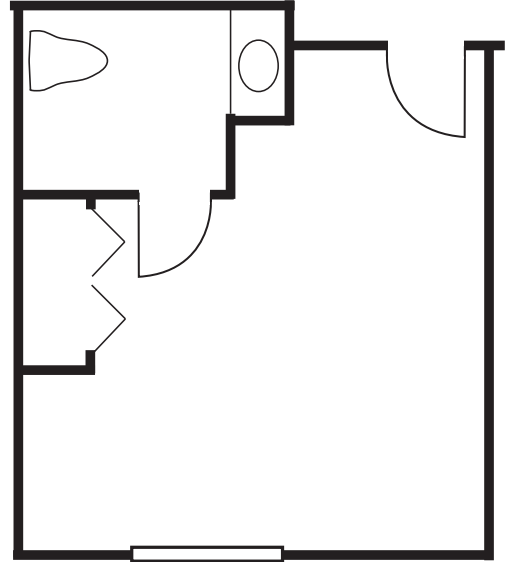

CLARE BRIDGE CLINTON FLOOR PLANS

COMPANION SUITE

360 Square Feet

PRIVATE DELUXE

248 Square Feet

PRIVATE SUITE

235 Square Feet

PRIVATE DELUXE

309 Square Feet