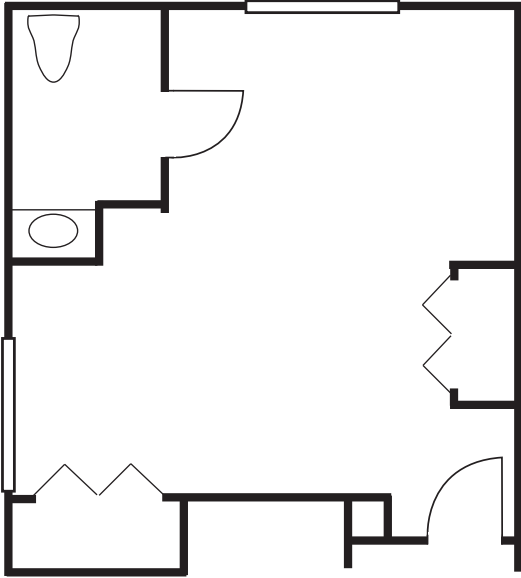

CLARE BRIDGE CLINTON FLOOR PLANS

COMPANION SUITE

360 Square Feet

PRIVATE DELUXE

248 Square Feet

PRIVATE SUITE

235 Square Feet

PRIVATE DELUXE

309 Square Feet