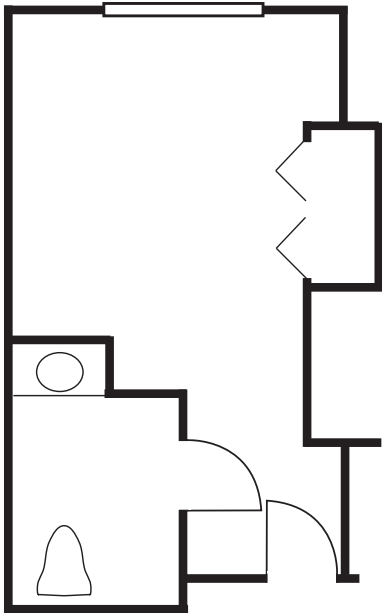

CLARE BRIDGE CLINTON FLOOR PLANS

COMPANION SUITE

360 Square Feet

PRIVATE DELUXE

248 Square Feet

PRIVATE SUITE

235 Square Feet

PRIVATE DELUXE

309 Square Feet