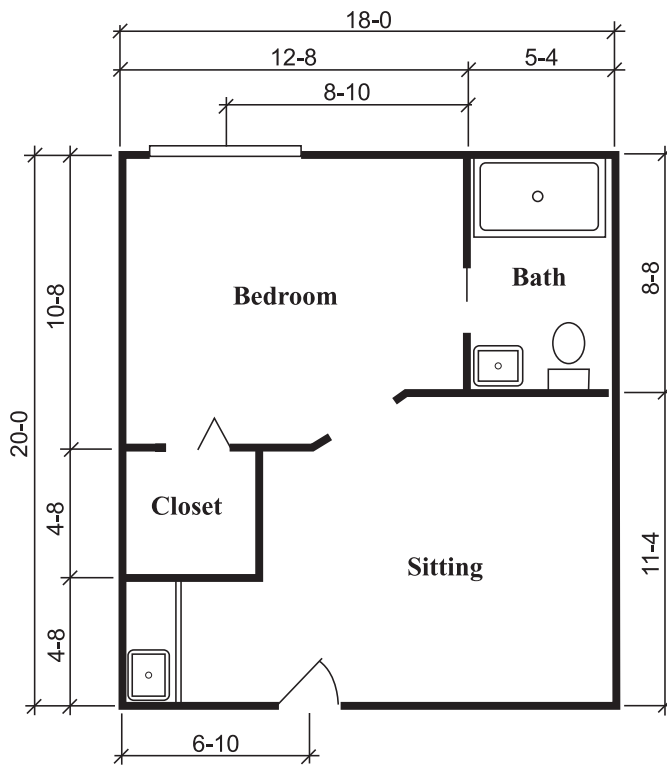

STERLING HOUSE FLORENCE

SILVERDALE SUITE

One Bedroom, One Bath
288 Square Feet

TOWNSEND SUITE

One Bedroom, One Bath
324 Square Feet

RICHMOND SUITE

One Bedroom, One Bath
360 Square Feet

ASHTON SUITE

One Bedroom, One Bath
372 Square Feet