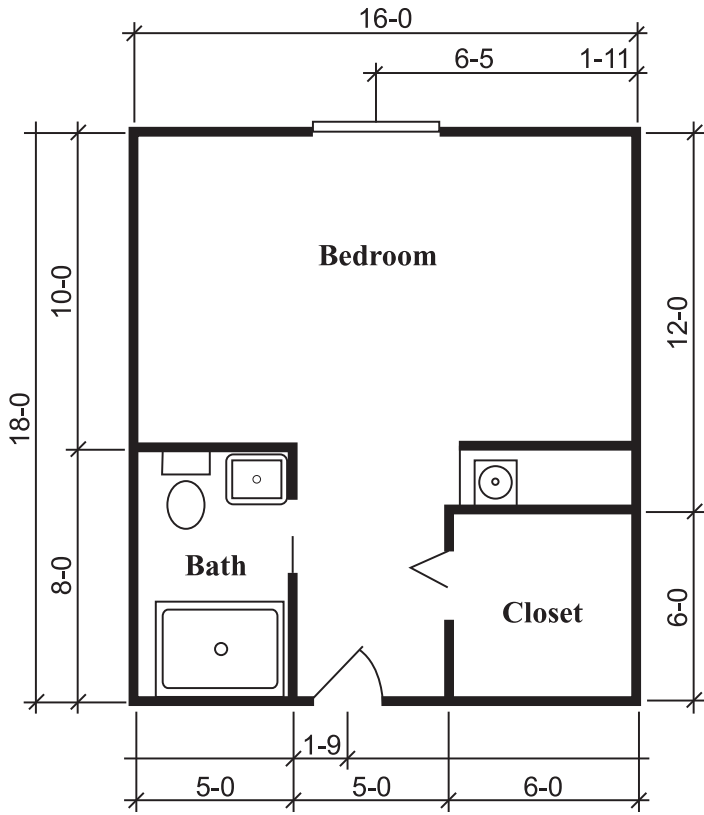

STERLING HOUSE FLORENCE

SILVERDALE SUITE

One Bedroom, One Bath
288 Square Feet

TOWNSEND SUITE

One Bedroom, One Bath
324 Square Feet

RICHMOND SUITE

One Bedroom, One Bath
360 Square Feet

ASHTON SUITE

One Bedroom, One Bath
372 Square Feet