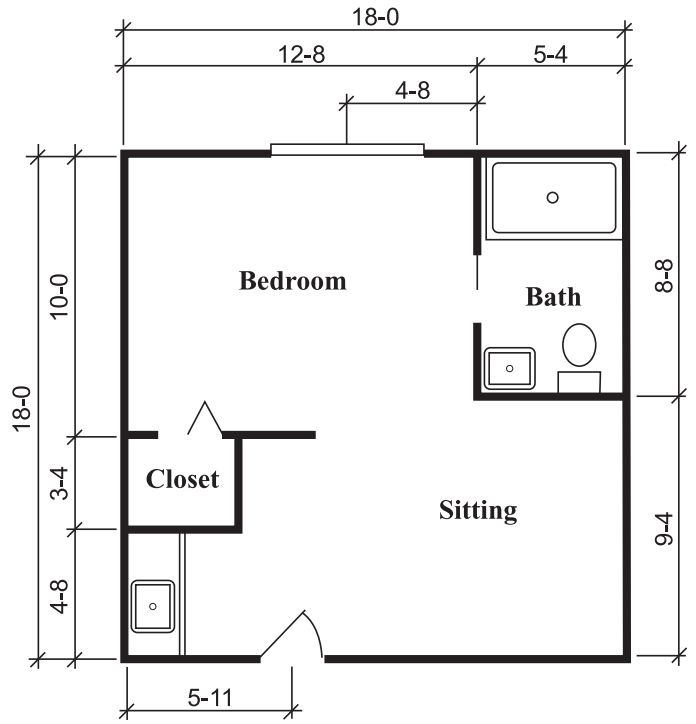

STERLING HOUSE FLORENCE

SILVERDALE SUITE

One Bedroom, One Bath
288 Square Feet

TOWNSEND SUITE

One Bedroom, One Bath
324 Square Feet

RICHMOND SUITE

One Bedroom, One Bath
360 Square Feet

ASHTON SUITE

One Bedroom, One Bath
372 Square Feet