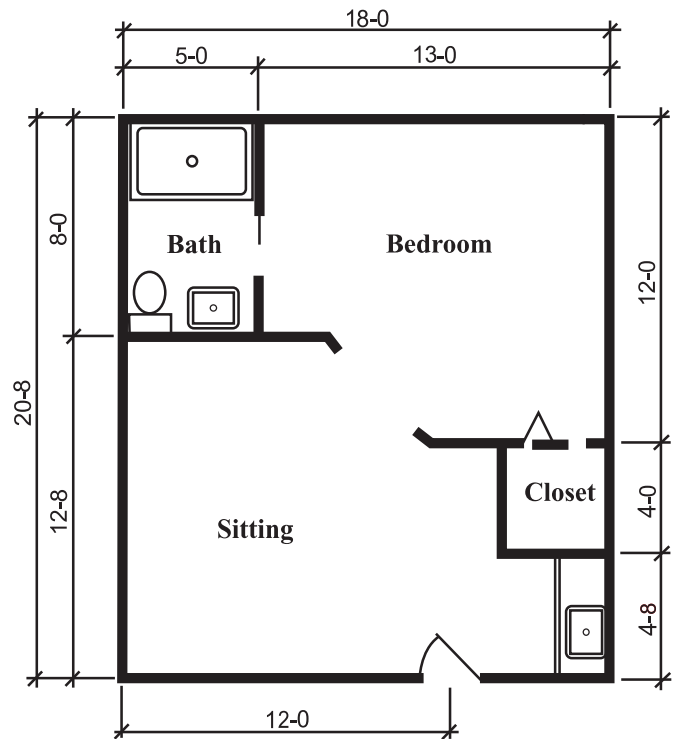

STERLING HOUSE FLORENCE

SILVERDALE SUITE

One Bedroom, One Bath
288 Square Feet

TOWNSEND SUITE

One Bedroom, One Bath
324 Square Feet

RICHMOND SUITE

One Bedroom, One Bath
360 Square Feet

ASHTON SUITE

One Bedroom, One Bath
372 Square Feet